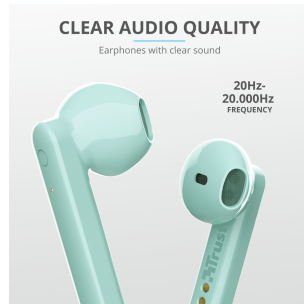

**Primo Touch Bluetooth Wireless Earphones - blue**  
23780

PRODUCT VISUAL 1

PRODUCT PICTORIAL 1

PRODUCT PICTORIAL 2

PRODUCT PICTORIAL 3

PRODUCT PICTORIAL 4

PRODUCT PICTORIAL 5

PRODUCT ESHOT 1