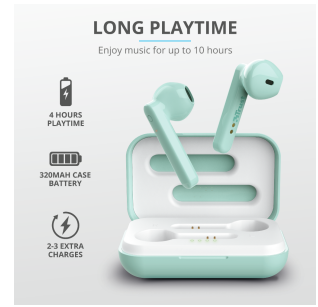

**Primo Touch Bluetooth Wireless Earphones - blue**  
23780

PRODUCT VISUAL 1

PRODUCT PICTORIAL 1

PRODUCT PICTORIAL 2

PRODUCT PICTORIAL 3

PRODUCT PICTORIAL 4

PRODUCT PICTORIAL 5

PRODUCT ESHOT 1