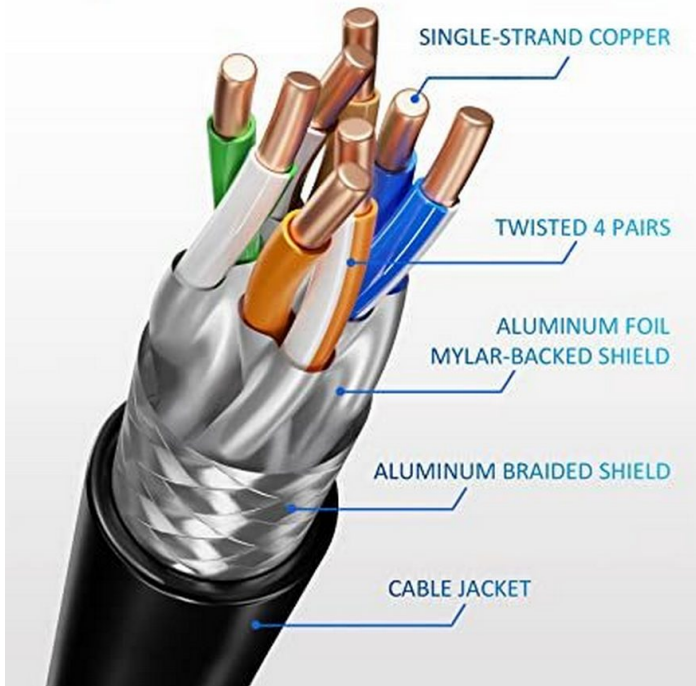

608017 Cat 8.1 S/FTP Patch Cable, LSOH, Grey color , 0.5m

Product Images

Cat 8.1 Ethernet Cable offer Premium Speed up to 40Gbps for High Speed Gaming devices

24AWG Premium quality High Performance

Short Description

1. 4x 2 AWG 24/7
2. Gold Plated Connectors for high signal quality
3. Stranded bare copper conductor
4. Foil and braid shield reduces EMI/RFI interference
5. PIMF (pairs in metal foil)
6. 2000 MHz transmission Bandwidth
7. Transmission: 25Gbit, 40Gbit
8. interference PoE++ compatible
9. RoHS compliant
10. Low Smoke Zero Halogen (LSZH/LSOH)
11. Compliant with ISO/IEC 11801 and EN 50173

Description

The equip® Cat 8.1 S/FTP Patch Cord is composed of preeminent materials and fully-examined to conform with industrial standards. Offering higher bandwidth and better signal-to-noise margin, the Cat 8.1 cable is able to deliver ultrahigh and error-free performance in the most demanding network environments, specially for 40G application.