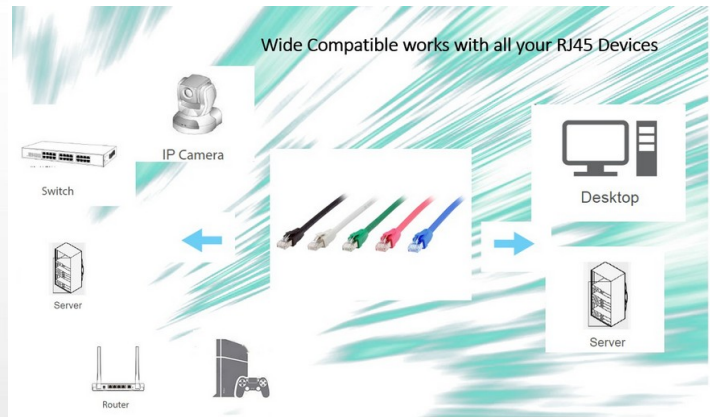

608017 Cat 8.1 S/FTP Patch Cable, LSOH, Grey color , 0.5m

Product Images

Cat 8.1 Ethernet Cable offer Premium Speed up to 40Gbps for High Speed Gaming devices

24AWG Premium quality High Performance

Short Description

1. 4x 2 AWG 24/7
2. Gold Plated Connectors for high signal quality
3. Stranded bare copper conductor
4. Foil and braid shield reduces EMI/RFI interference
5. PIMF (pairs in metal foil)
6. 2000 MHz transmission Bandwidth
7. Transmission: 25Gbit, 40Gbit
8. interference PoE++ compatible
9. RoHS compliant
10. Low Smoke Zero Halogen (LSZH/LSOH)
11. Compliant with ISO/IEC 11801 and EN 50173

Description

The equip® Cat 8.1 S/FTP Patch Cord is composed of preeminent materials and fully-examined to conform with industrial standards. Offering higher bandwidth and better signal-to-noise margin, the Cat 8.1 cable is able to deliver ultrahigh and error-free performance in the most demanding network environments, specially for 40G application.

Additional Information

Approval and compliance	ROHS
Conductor material	Copper
Conductor size (AWG)	24AWG
Jacket material	LSZH
Category	Cat 8.1
Flat cable	No
Shielded	Yes
Product weight (kg)	0,051
Cable length	0.5m
Color	Grey
EAN	4015867223376
Model number	608017
Package contents	608017
Cable Length	0.50m
Shielding	S/FTP
Connector 1	RJ45 male
Connector 2	RJ45 male
Dimensions (W x D x H)	8 x 8 x 500 mm