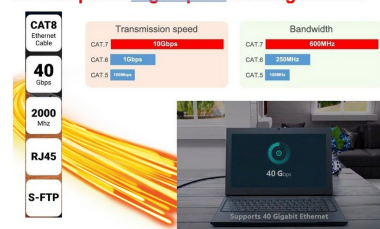

608017 Cat 8.1 S/FTP Patch Cable, LSOH, Grey color , 0.5m

Product Images

Cat 8.1 Ethernet Cable offer Premium Speed up to 40Gbps for High Speed Gaming devices

24AWG Premium quality High Performance

Short Description

1. 4x 2 AWG 24/7
2. Gold Plated Connectors for high signal quality
3. Stranded bare copper conductor
4. Foil and braid shield reduces EMI/RFI interference
5. PIMF (pairs in metal foil)
6. 2000 MHz transmission Bandwidth
7. Transmission: 25Gbit, 40Gbit
8. interference PoE++ compatible
9. RoHS compliant
10. Low Smoke Zero Halogen (LSZH/LSOH)
11. Compliant with ISO/IEC 11801 and EN 50173

Description

The equip® Cat 8.1 S/FTP Patch Cord is composed of preeminent materials and fully-examined to conform with industrial standards. Offering higher bandwidth and better signal-to-noise margin, the Cat 8.1 cable is able to deliver ultrahigh and error-free performance in the most demanding network environments, specially for 40G application.

Additional Information

Approval and compliance	ROHS
Conductor material	Copper
Conductor size (AWG)	24AWG
Jacket material	LSZH
Category	Cat 8.1
Flat cable	No
Shielded	Yes
Product weight (kg)	0,051
Cable length	0.5m
Color	Grey
EAN	4015867223376
Model number	608017
Package contents	608017
Cable Length	0.50m
Shielding	S/FTP
Connector 1	RJ45 male
Connector 2	RJ45 male
Dimensions (W x D x H)	8 x 8 x 500 mm