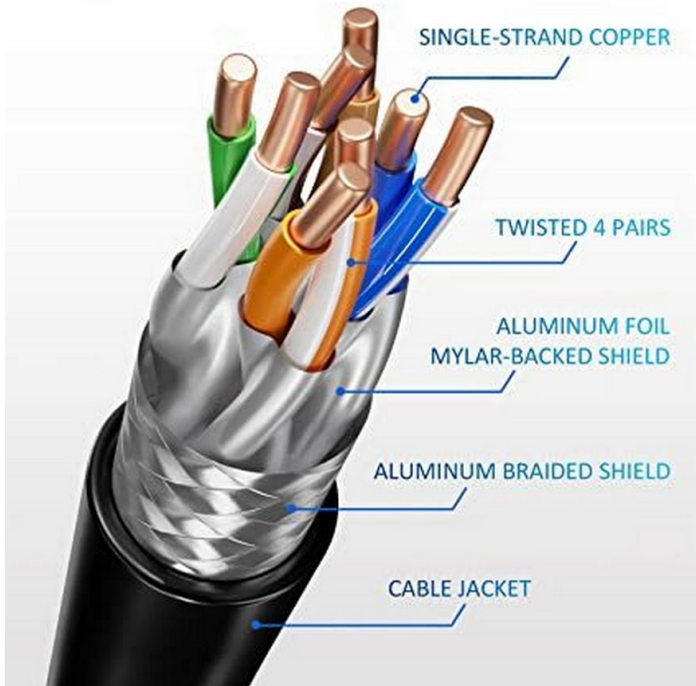

## Product Images

Cat 8.1 Ethernet Cable offer Premium Speed up to 40Gbps for High Speed Gaming devices

CAT8 Speed Gbps	Transmission speed		Bandwidth	
	CAT 7	CAT 8	CAT 7	CAT 8
40	10Gbps	40Gbps	10Gbps	40Gbps
2000 MHz				
RJ45				
S-FTP				

## Short Description

1. 4x 2 AWG 24/7
2. Gold Plated Connectors for high signal quality
3. Stranded bare copper conductor
4. Foil and braid shield reduces EMI/RFI interference
5. PIMF (pairs in metal foil)
6. 2000 MHz transmission Bandwidth
7. Transmission: 25Gbit, 40Gbit
8. interference PoE++ compatible
9. RoHS compliant
10. Low Smoke Zero Halogen (LSZH/LSOH)
11. Compliant with ISO/IEC 11801 and EN 50173

## Description

---

The equip® Cat 8.1 S/FTP Patch Cord is composed of preeminent materials and fully-examined to conform with industrial standards. Offering higher bandwidth and better signal-to-noise margin, the Cat 8.1 cable is able to deliver ultrahigh and error-free performance in the most demanding network environments, specially for 40G application.