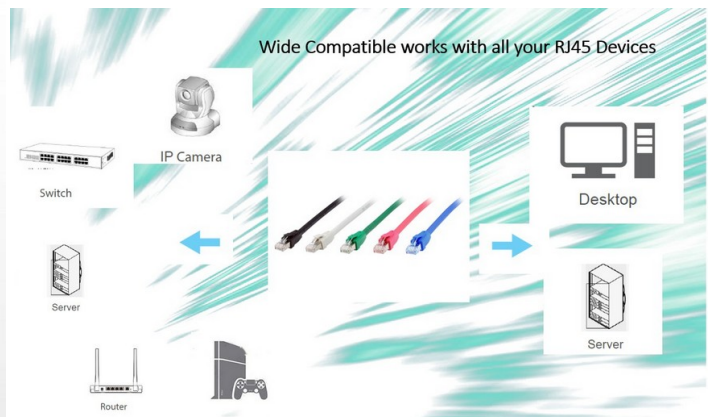

608027 Cat 8.1 S/FTP Patch Cable, LSOH, Red color , 0.5m

Product Images

Cat 8.1 Ethernet Cable offer Premium Speed up to 40Gbps for High Speed Gaming devices

CAT8	Transmission speed	Bandwidth
40 Gbps	40Gbps	40Gbps
2000 MHz	20Gbps	20Gbps
RJ45	10Gbps	10Gbps
S-FTP	1Gbps	1Gbps

24AWG Premium quality High Performance

Short Description

1. 4x 2 AWG 24/7
2. Gold Plated Connectors for high signal quality
3. Stranded bare copper conductor
4. Foil and braid shield reduces EMI/RFI interference
5. PIMF (pairs in metal foil)
6. 2000 MHz transmission Bandwidth
7. Transmission: 25Gbit, 40Gbit
8. interference PoE++ compatible
9. RoHS compliant
10. Low Smoke Zero Halogen (LSZH/LSOH)
11. Compliant with ISO/IEC 11801 and EN 50173

Description

The equip® Cat 8.1 S/FTP Patch Cord is composed of preeminent materials and fully-examined to conform with industrial standards. Offering higher bandwidth and better signal-to-noise margin, the Cat 8.1 cable is able to deliver ultrahigh and error-free performance in the most demanding network environments, specially for 40G application.

Additional Information

Approval and compliance	ROHS
Conductor material	Copper
Conductor size (AWG)	24AWG
Jacket material	LSZH
Category	Cat 8.1
Flat cable	No
Shielded	Yes
Product weight (kg)	0,051
Cable length	0.5m
Color	Red
EAN	4015867223420
Model number	608027
Package contents	608027
Cable Length	0.50m
Shielding	S/FTP
Connector 1	RJ45 male
Connector 2	RJ45 male
Dimensions (W x D x H)	8 x 8 x 500 mm