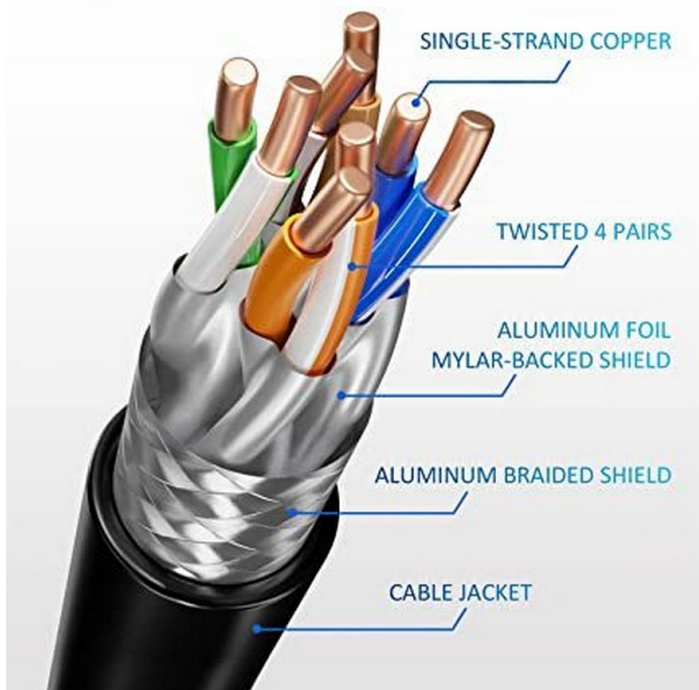

608027 Cat 8.1 S/FTP Patch Cable, LSOH, Red color , 0.5m

Product Images

Cat 8.1 Ethernet Cable offer Premium Speed up to 40Gbps for High Speed Gaming devices

CAT8	Transmission speed	Bandwidth
40 Gbps	40Gbps	40Gbps
2000 MHz	20Gbps	20Gbps
RJ45	10Gbps	10Gbps
S-FTP	1Gbps	1Gbps

24AWG Premium quality High Performance

Short Description

1. 4x 2 AWG 24/7
2. Gold Plated Connectors for high signal quality
3. Stranded bare copper conductor
4. Foil and braid shield reduces EMI/RFI interference
5. PIMF (pairs in metal foil)
6. 2000 MHz transmission Bandwidth
7. Transmission: 25Gbit, 40Gbit
8. interference PoE++ compatible
9. RoHS compliant
10. Low Smoke Zero Halogen (LSZH/LSOH)
11. Compliant with ISO/IEC 11801 and EN 50173

Description

The equip® Cat 8.1 S/FTP Patch Cord is composed of preeminent materials and fully-examined to conform with industrial standards. Offering higher bandwidth and better signal-to-noise margin, the Cat 8.1 cable is able to deliver ultrahigh and error-free performance in the most demanding network environments, specially for 40G application.