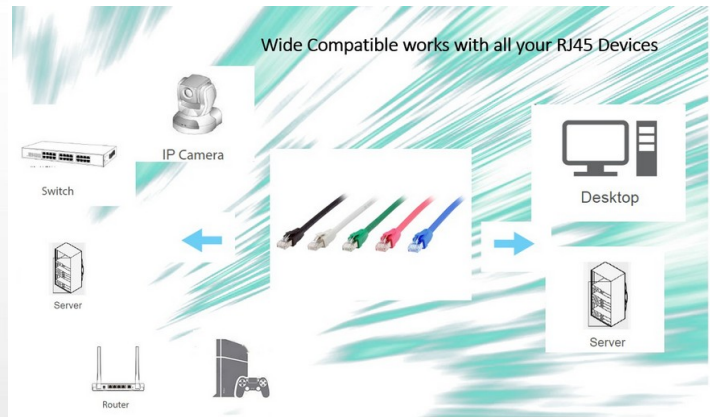

608041 Cat 8.1 S/FTP Patch Cable, LSOH, Green color , 2.0m

Product Images

Cat 8.1 Ethernet Cable offer Premium Speed up to 40Gbps for High Speed Gaming devices

CAT8 Ethernet Cable	Transmission speed		Bandwidth	
	CAT 7	CAT 8	CAT 7	CAT 8
40 Gbps	10Gbps	40Gbps	320MHz	320MHz
	10Gbps	40Gbps	320MHz	320MHz

2000 MFT

RJ45

S-FTP

24AWG Premium quality High Performance

Short Description

1. 4x 2 AWG 24/7
2. Gold Plated Connectors for high signal quality
3. Stranded bare copper conductor
4. Foil and braid shield reduces EMI/RFI interference
5. PIMF (pairs in metal foil)
6. 2000 MHz transmission Bandwidth
7. Transmission: 25Gbit, 40Gbit
8. interference PoE++ compatible
9. RoHS compliant
10. Low Smoke Zero Halogen (LSZH/LSOH)
11. Compliant with ISO/IEC 11801 and EN 50173

Description

The equip® Cat 8.1 S/FTP Patch Cord is composed of preeminent materials and fully-examined to conform with industrial standards. Offering higher bandwidth and better signal-to-noise margin, the Cat 8.1 cable is able to deliver ultrahigh and error-free performance in the most demanding network environments, specially for 40G application.

Additional Information

Approval and compliance ROHS	
Conductor material	Copper
Conductor size (AWG)	24AWG
Jacket material	LSZH
Category	Cat 8.1
Flat cable	No
Shielded	Yes
Product weight (kg)	0,153
Cable length	2.0m
Color	Green
EAN	4015867223543
Model number	608041
Package contents	608041
Cable Length	2.0m
Shielding	S/FTP
Connector 1	RJ45 male
Connector 2	RJ45 male
Dimensions (W x D x H)	8 x 8 x 2000 mm