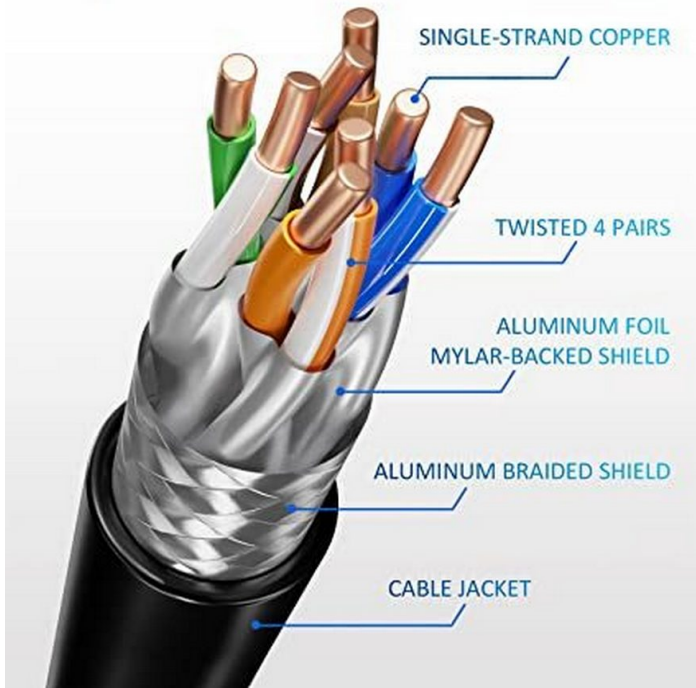

608041 Cat 8.1 S/FTP Patch Cable, LSOH, Green color , 2.0m

Product Images

Cat 8.1 Ethernet Cable offer Premium Speed up to 40Gbps for High Speed Gaming devices

CAT8 Ethernet Cable	Transmission speed		Bandwidth	
	CAT 7	CAT 8	CAT 7	CAT 8
40 Gbps	10Gbps	40Gbps	320MHz	320MHz
	10Gbps	40Gbps	320MHz	320MHz

2000 MFT

RJ45

S-FTP

24AWG Premium quality High Performance

Short Description

1. 4x 2 AWG 24/7
2. Gold Plated Connectors for high signal quality
3. Stranded bare copper conductor
4. Foil and braid shield reduces EMI/RFI interference
5. PIMF (pairs in metal foil)
6. 2000 MHz transmission Bandwidth
7. Transmission: 25Gbit, 40Gbit
8. interference PoE++ compatible
9. RoHS compliant
10. Low Smoke Zero Halogen (LSZH/LSOH)
11. Compliant with ISO/IEC 11801 and EN 50173

Description

The equip® Cat 8.1 S/FTP Patch Cord is composed of preeminent materials and fully-examined to conform with industrial standards. Offering higher bandwidth and better signal-to-noise margin, the Cat 8.1 cable is able to deliver ultrahigh and error-free performance in the most demanding network environments, specially for 40G application.