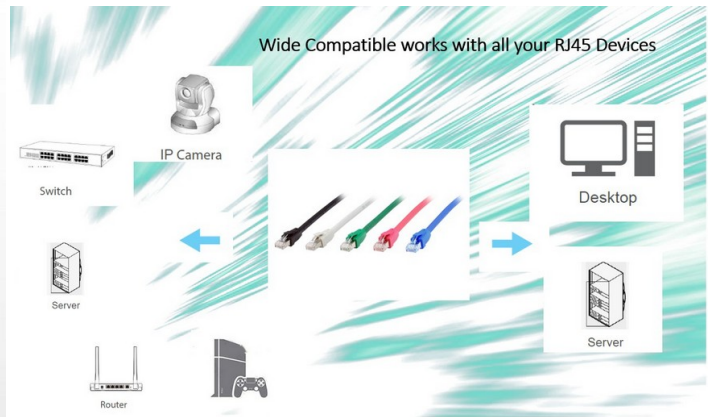

## Short Description

1. 4x 2 AWG 24/7
2. Gold Plated Connectors for high signal quality
3. Stranded bare copper conductor
4. Foil and braid shield reduces EMI/RFI interference
5. PIMF (pairs in metal foil)
6. 2000 MHz transmission Bandwidth
7. Transmission: 25Gbit, 40Gbit
8. interference PoE++ compatible
9. RoHS compliant
10. Low Smoke Zero Halogen (LSZH/LSOH)
11. Compliant with ISO/IEC 11801 and EN 50173