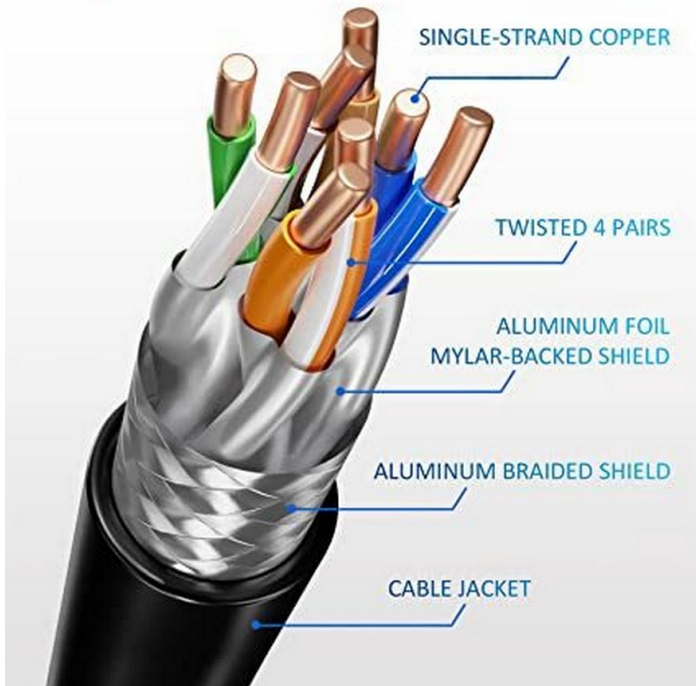

## Product Images

Cat 8.1 Ethernet Cable offer Premium Speed up to 40Gbps for High Speed Gaming devices

CAT8	Transmission speed	Bandwidth
40 Gbps	40Gbps	40Gbps
2000 MHz	40Gbps	40Gbps
RJ45	40Gbps	40Gbps
S-FTP	40Gbps	40Gbps

## Short Description

1. 4x 2 AWG 24/7
2. Gold Plated Connectors for high signal quality
3. Stranded bare copper conductor
4. Foil and braid shield reduces EMI/RFI interference
5. PIMF (pairs in metal foil)
6. 2000 MHz transmission Bandwidth
7. Transmission: 25Gbit, 40Gbit
8. interference PoE++ compatible
9. RoHS compliant
10. Low Smoke Zero Halogen (LSZH/LSOH)
11. Compliant with ISO/IEC 11801 and EN 50173

## Description

---

The equip® Cat 8.1 S/FTP Patch Cord is composed of preeminent materials and fully-examined to conform with industrial standards. Offering higher bandwidth and better signal-to-noise margin, the Cat 8.1 cable is able to deliver ultrahigh and error-free performance in the most demanding network environments, specially for 40G application.