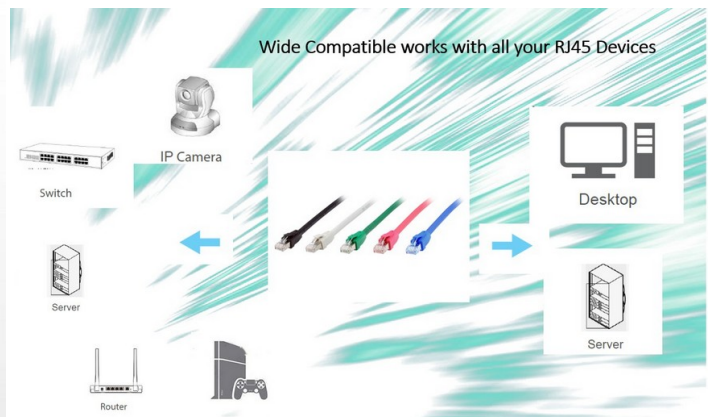

## Product Images

Cat 8.1 Ethernet Cable offer Premium Speed up to 40Gbps for High Speed Gaming devices

## Short Description

1. 4x 2 AWG 24/7
2. Gold Plated Connectors for high signal quality
3. Stranded bare copper conductor
4. Foil and braid shield reduces EMI/RFI interference
5. PIMF (pairs in metal foil)
6. 2000 MHz transmission Bandwidth
7. Transmission: 25Gbit, 40Gbit
8. interference PoE++ compatible
9. RoHS compliant
10. Low Smoke Zero Halogen (LSZH/LSOH)
11. Compliant with ISO/IEC 11801 and EN 50173