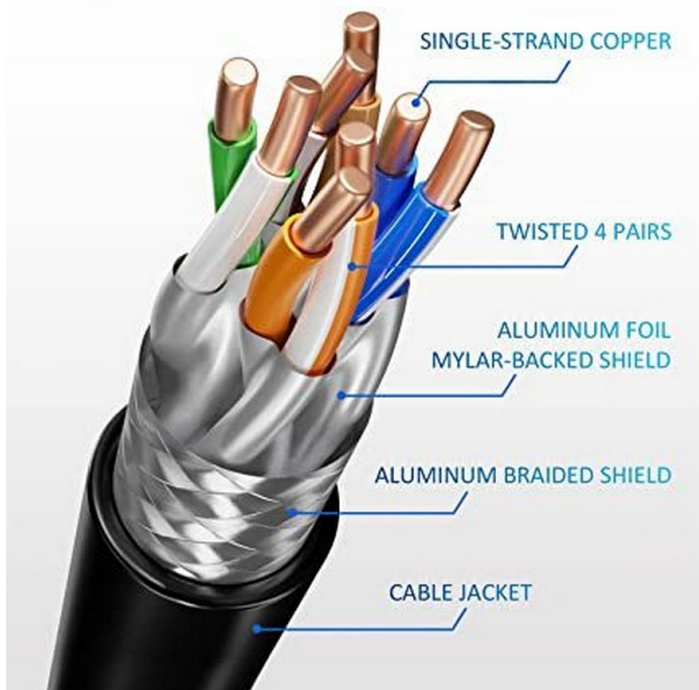

# 608021 Cat 8.1 S/FTP Patch Cable, LSOH, Red color , 2.0m

## Product Images

Cat 8.1 Ethernet Cable offer Premium Speed up to 40Gbps for High Speed Gaming devices

## Short Description

1. 4x 2 AWG 24/7
2. Gold Plated Connectors for high signal quality
3. Stranded bare copper conductor
4. Foil and braid shield reduces EMI/RFI interference
5. PIMF (pairs in metal foil)
6. 2000 MHz transmission Bandwidth
7. Transmission: 25Gbit, 40Gbit
8. interference PoE++ compatible
9. RoHS compliant
10. Low Smoke Zero Halogen (LSZH/LSOH)
11. Compliant with ISO/IEC 11801 and EN 50173

## Description

---

The equip® Cat 8.1 S/FTP Patch Cord is composed of preeminent materials and fully-examined to conform with industrial standards. Offering higher bandwidth and better signal-to-noise margin, the Cat 8.1 cable is able to deliver ultrahigh and error-free performance in the most demanding network environments, specially for 40G application.