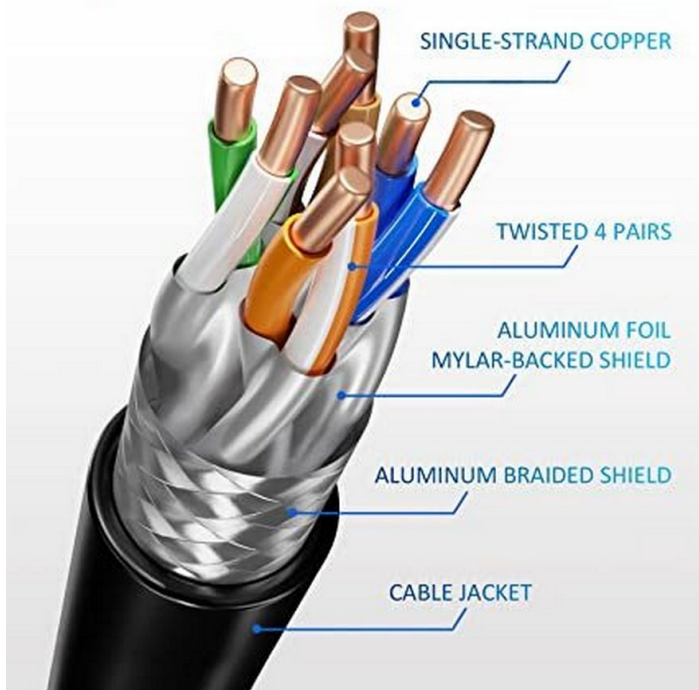

608052 Cat 8.1 S/FTP Patch Cable, LSOH, Black color , 3.0m

Product Images

Cat 8.1 Ethernet Cable offer Premium Speed up to 40Gbps for High Speed Gaming devices

CAT8	Transmission speed	Bandwidth
CAT 8	40Gbps	400m
CAT 7	10Gbps	100m
CAT 6	10Gbps	55m
CAT 5	1Gbps	100m

40 Gbps
2000 MHz
RJ45
S-FTP

24AWG Premium quality High Performance

Short Description

1. 4x 2 AWG 24/7
2. Gold Plated Connectors for high signal quality
3. Stranded bare copper conductor
4. Foil and braid shield reduces EMI/RFI interference
5. PIMF (pairs in metal foil)
6. 2000 MHz transmission Bandwidth
7. Transmission: 25Gbit, 40Gbit
8. interference PoE++ compatible
9. RoHS compliant
10. Low Smoke Zero Halogen (LSZH/LSOH)
11. Compliant with ISO/IEC 11801 and EN 50173

Description

The equip® Cat 8.1 S/FTP Patch Cord is composed of preeminent materials and fully-examined to conform with industrial standards. Offering higher bandwidth and better signal-to-noise margin, the Cat 8.1 cable is able to deliver ultrahigh and error-free performance in the most demanding network environments, specially for 40G application.

Additional Information

Approval and compliance ROHS	
Conductor material	Copper
Conductor size (AWG)	24AWG
Jacket material	LSZH
Category	Cat 8.1
Flat cable	No
Shielded	Yes
Product weight (kg)	0,22
Cable length	3.0m
Color	Black
EAN	4015867223604
Model number	608052
Package contents	608052
Cable Length	3.0m
Shielding	S/FTP
Connector 1	RJ45 male
Connector 2	RJ45 male
Dimensions (W x D x H)	8 x 8 x 3000 mm