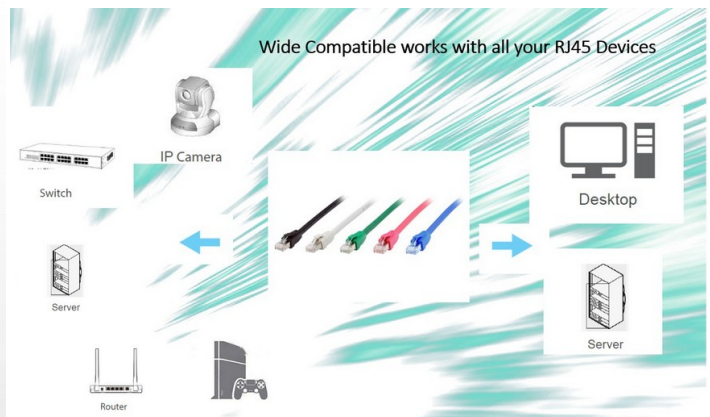

608052 Cat 8.1 S/FTP Patch Cable, LSOH, Black color , 3.0m

Product Images

Cat 8.1 Ethernet Cable offer Premium Speed up to 40Gbps for High Speed Gaming devices

CAT8	Transmission speed	Bandwidth
CAT 8	40Gbps	400m
CAT 7	10Gbps	100m
CAT 6	10Gbps	55m
CAT 5	1Gbps	100m

40 Gbps
2000 MHz
RJ45
S-FTP

24AWG Premium quality High Performance

Short Description

1. 4x 2 AWG 24/7
2. Gold Plated Connectors for high signal quality
3. Stranded bare copper conductor
4. Foil and braid shield reduces EMI/RFI interference
5. PIMF (pairs in metal foil)
6. 2000 MHz transmission Bandwidth
7. Transmission: 25Gbit, 40Gbit
8. interference PoE++ compatible
9. RoHS compliant
10. Low Smoke Zero Halogen (LSZH/LSOH)
11. Compliant with ISO/IEC 11801 and EN 50173

Description

The equip® Cat 8.1 S/FTP Patch Cord is composed of preeminent materials and fully-examined to conform with industrial standards. Offering higher bandwidth and better signal-to-noise margin, the Cat 8.1 cable is able to deliver ultrahigh and error-free performance in the most demanding network environments, specially for 40G application.

Additional Information

Approval and compliance ROHS	
Conductor material	Copper
Conductor size (AWG)	24AWG
Jacket material	LSZH
Category	Cat 8.1
Flat cable	No
Shielded	Yes
Product weight (kg)	0,22
Cable length	3.0m
Color	Black
EAN	4015867223604
Model number	608052
Package contents	608052
Cable Length	3.0m
Shielding	S/FTP
Connector 1	RJ45 male
Connector 2	RJ45 male
Dimensions (W x D x H)	8 x 8 x 3000 mm