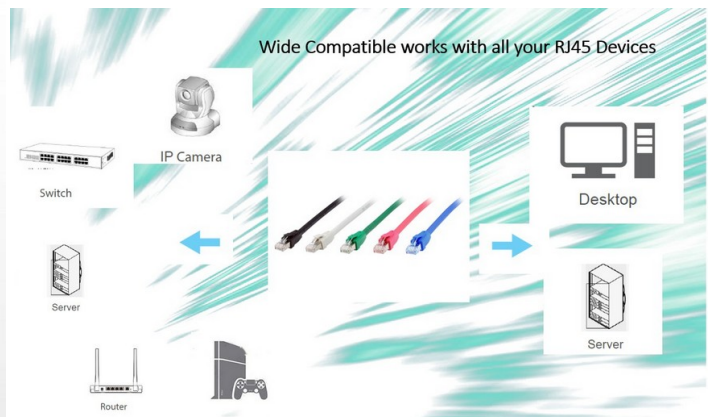

608024 Cat 8.1 S/FTP Patch Cable, LSOH, Red color , 5.0m

Product Images

Cat 8.1 Ethernet Cable offer Premium Speed up to 40Gbps for High Speed Gaming devices

CAT8 Speed	Transmission speed	Bandwidth
40 Gbps	40Gbps	40Gbps
2000 MHz	20Gbps	20Gbps
RJ45	10Gbps	10Gbps
S-FTP	1Gbps	1Gbps

24AWG Premium quality High Performance

Short Description

1. 4x 2 AWG 24/7
2. Gold Plated Connectors for high signal quality
3. Stranded bare copper conductor
4. Foil and braid shield reduces EMI/RFI interference
5. PIMF (pairs in metal foil)
6. 2000 MHz transmission Bandwidth
7. Transmission: 25Gbit, 40Gbit
8. interference PoE++ compatible
9. RoHS compliant
10. Low Smoke Zero Halogen (LSZH/LSOH)
11. Compliant with ISO/IEC 11801 and EN 50173

Description

The equip® Cat 8.1 S/FTP Patch Cord is composed of preeminent materials and fully-examined to conform with industrial standards. Offering higher bandwidth and better signal-to-noise margin, the Cat 8.1 cable is able to deliver ultrahigh and error-free performance in the most demanding network environments, specially for 40G application.

Additional Information

Approval and compliance	ROHS
Conductor material	Copper
Conductor size (AWG)	24AWG
Jacket material	LSZH
Category	Cat 8.1
Flat cable	No
Shielded	Yes
Product weight (kg)	0,35
Cable length	5.0m
Color	Red
EAN	4015867223468
Model number	608024
Package contents	608024
Cable Length	5.0m
Shielding	S/FTP
Connector 1	RJ45 male
Connector 2	RJ45 male
Dimensions (W x D x H)	8 x 8 x 5000 mm