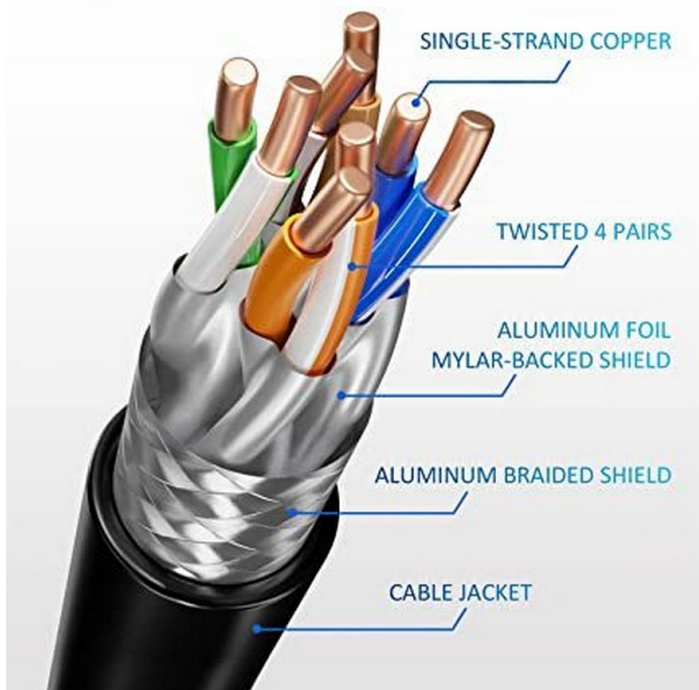

608024 Cat 8.1 S/FTP Patch Cable, LSOH, Red color , 5.0m

Product Images

Cat 8.1 Ethernet Cable offer Premium Speed up to 40Gbps for High Speed Gaming devices

CAT8 Speed	Transmission speed	Bandwidth
40 Gbps	40Gbps	40Gbps
2000 MHz	20Gbps	20Gbps
RJ45	10Gbps	10Gbps
S-FTP	1Gbps	1Gbps

24AWG Premium quality High Performance

Short Description

1. 4x 2 AWG 24/7
2. Gold Plated Connectors for high signal quality
3. Stranded bare copper conductor
4. Foil and braid shield reduces EMI/RFI interference
5. PIMF (pairs in metal foil)
6. 2000 MHz transmission Bandwidth
7. Transmission: 25Gbit, 40Gbit
8. interference PoE++ compatible
9. RoHS compliant
10. Low Smoke Zero Halogen (LSZH/LSOH)
11. Compliant with ISO/IEC 11801 and EN 50173

Description

The equip® Cat 8.1 S/FTP Patch Cord is composed of preeminent materials and fully-examined to conform with industrial standards. Offering higher bandwidth and better signal-to-noise margin, the Cat 8.1 cable is able to deliver ultrahigh and error-free performance in the most demanding network environments, specially for 40G application.

Additional Information

Approval and compliance	ROHS
Conductor material	Copper
Conductor size (AWG)	24AWG
Jacket material	LSZH
Category	Cat 8.1
Flat cable	No
Shielded	Yes
Product weight (kg)	0,35
Cable length	5.0m
Color	Red
EAN	4015867223468
Model number	608024
Package contents	608024
Cable Length	5.0m
Shielding	S/FTP
Connector 1	RJ45 male
Connector 2	RJ45 male
Dimensions (W x D x H)	8 x 8 x 5000 mm