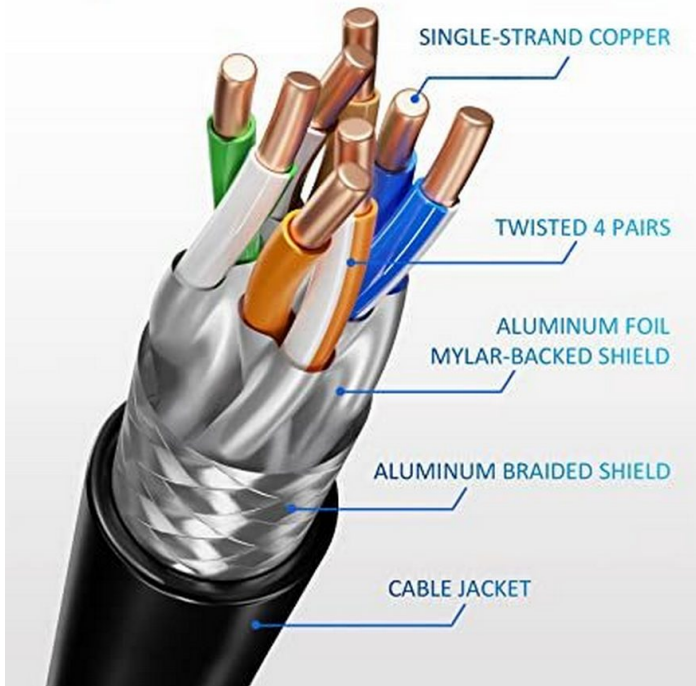

608020 Cat 8.1 S/FTP Patch Cable, LSOH, Red color , 1.0m

Product Images

Cat 8.1 Ethernet Cable offer Premium Speed up to 40Gbps for High Speed Gaming devices

CAT8	Transmission speed	Bandwidth
40 Gbps	40Gbps	40Gbps
2000 MHz	20Gbps	20Gbps
RJ45	10Gbps	10Gbps
S-FTP	1Gbps	1Gbps

24AWG Premium quality High Performance

Short Description

1. 4x 2 AWG 24/7
2. Gold Plated Connectors for high signal quality
3. Stranded bare copper conductor
4. Foil and braid shield reduces EMI/RFI interference
5. PIMF (pairs in metal foil)
6. 2000 MHz transmission Bandwidth
7. Transmission: 25Gbit, 40Gbit
8. interference PoE++ compatible
9. RoHS compliant
10. Low Smoke Zero Halogen (LSZH/LSOH)
11. Compliant with ISO/IEC 11801 and EN 50173

Description

The equip® Cat 8.1 S/FTP Patch Cord is composed of preeminent materials and fully-examined to conform with industrial standards. Offering higher bandwidth and better signal-to-noise margin, the Cat 8.1 cable is able to deliver ultrahigh and error-free performance in the most demanding network environments, specially for 40G application.