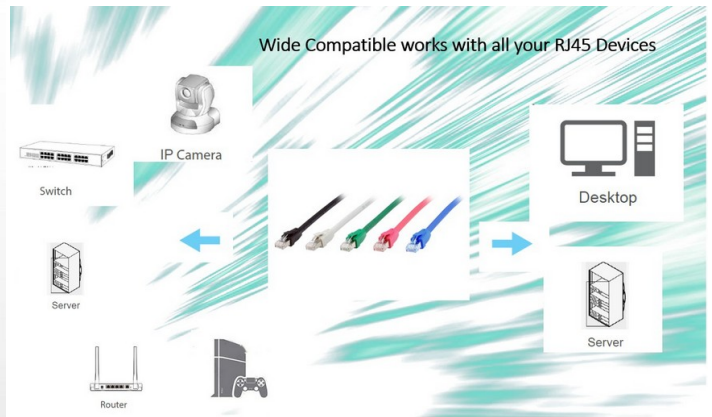

608020 Cat 8.1 S/FTP Patch Cable, LSOH, Red color , 1.0m

Product Images

Cat 8.1 Ethernet Cable offer Premium Speed up to 40Gbps for High Speed Gaming devices

CAT8	Transmission speed	Bandwidth
40 Gbps	40Gbps	40Gbps
2000 MHz	20Gbps	20Gbps
RJ45	10Gbps	10Gbps
S-FTP	1Gbps	1Gbps

24AWG Premium quality High Performance

Short Description

1. 4x 2 AWG 24/7
2. Gold Plated Connectors for high signal quality
3. Stranded bare copper conductor
4. Foil and braid shield reduces EMI/RFI interference
5. PIMF (pairs in metal foil)
6. 2000 MHz transmission Bandwidth
7. Transmission: 25Gbit, 40Gbit
8. interference PoE++ compatible
9. RoHS compliant
10. Low Smoke Zero Halogen (LSZH/LSOH)
11. Compliant with ISO/IEC 11801 and EN 50173

Description

The equip® Cat 8.1 S/FTP Patch Cord is composed of preeminent materials and fully-examined to conform with industrial standards. Offering higher bandwidth and better signal-to-noise margin, the Cat 8.1 cable is able to deliver ultrahigh and error-free performance in the most demanding network environments, specially for 40G application.

Additional Information

Approval and compliance	ROHS
Conductor material	Copper
Conductor size (AWG)	24AWG
Jacket material	LSZH
Category	Cat 8.1
Flat cable	No
Shielded	Yes
Product weight (kg)	0,0856
Cable length	1.0m
Color	Red
EAN	4015867223437
Model number	608020
Package contents	608020
Cable Length	1.0m
Shielding	S/FTP
Connector 1	RJ45 male
Connector 2	RJ45 male
Dimensions (W x D x H)	8 x 8 x 1000 mm