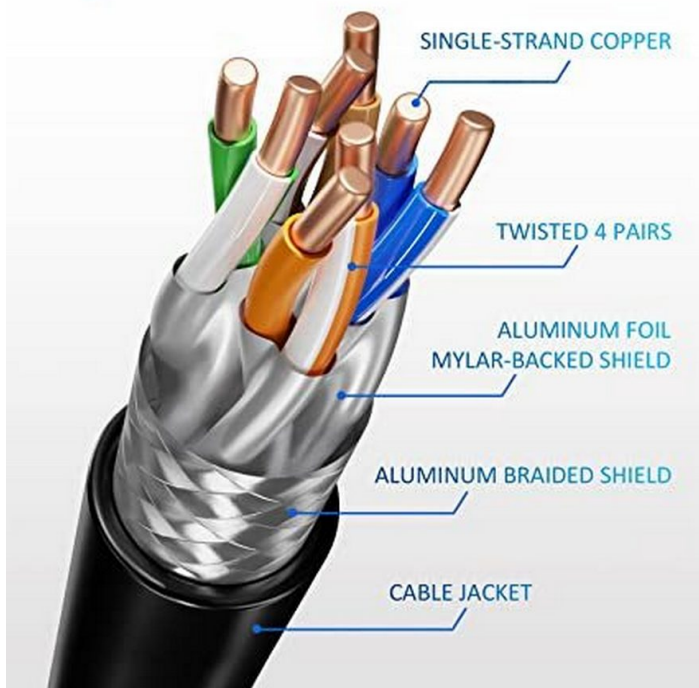

608040 Cat 8.1 S/FTP Patch Cable, LSOH, Green color , 1.0m

Product Images

Cat 8.1 Ethernet Cable offer Premium Speed up to 40Gbps for High Speed Gaming devices

CAT8 Ethernet Cable	Transmission speed		Bandwidth	
	CAT 7	CAT 8	CAT 7	CAT 8
40 Gbps	10Gbps	40Gbps	10Gbps	40Gbps
	10Gbps	40Gbps	10Gbps	40Gbps

2000 MFT

RJ45

S-FTP

24AWG Premium quality High Performance

Short Description

1. 4x 2 AWG 24/7
2. Gold Plated Connectors for high signal quality
3. Stranded bare copper conductor
4. Foil and braid shield reduces EMI/RFI interference
5. PIMF (pairs in metal foil)
6. 2000 MHz transmission Bandwidth
7. Transmission: 25Gbit, 40Gbit
8. interference PoE++ compatible
9. RoHS compliant
10. Low Smoke Zero Halogen (LSZH/LSOH)
11. Compliant with ISO/IEC 11801 and EN 50173

Description

The equip® Cat 8.1 S/FTP Patch Cord is composed of preeminent materials and fully-examined to conform with industrial standards. Offering higher bandwidth and better signal-to-noise margin, the Cat 8.1 cable is able to deliver ultrahigh and error-free performance in the most demanding network environments, specially for 40G application.