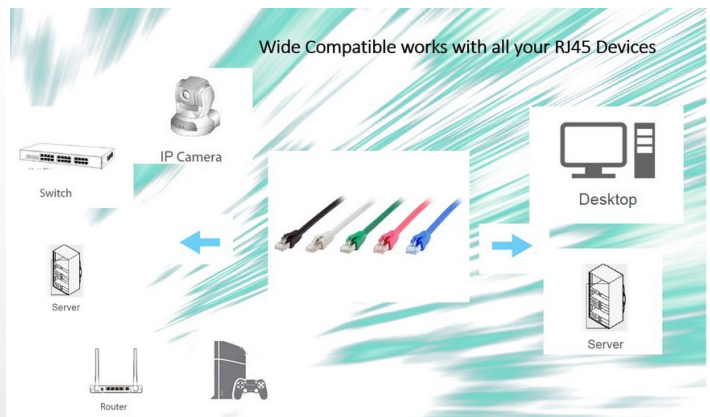

608040 Cat 8.1 S/FTP Patch Cable, LSOH, Green color , 1.0m

Product Images

Cat 8.1 Ethernet Cable offer Premium Speed up to 40Gbps for High Speed Gaming devices

CAT8 Ethernet Cable	Transmission speed		Bandwidth	
	CAT 7	CAT 8	CAT 7	CAT 8
40 Gbps	10Gbps	40Gbps	10Gbps	40Gbps
	10Gbps	40Gbps	10Gbps	40Gbps

2000 MFT

RJ45

S-FTP

24AWG Premium quality High Performance

Short Description

1. 4x 2 AWG 24/7
2. Gold Plated Connectors for high signal quality
3. Stranded bare copper conductor
4. Foil and braid shield reduces EMI/RFI interference
5. PIMF (pairs in metal foil)
6. 2000 MHz transmission Bandwidth
7. Transmission: 25Gbit, 40Gbit
8. interference PoE++ compatible
9. RoHS compliant
10. Low Smoke Zero Halogen (LSZH/LSOH)
11. Compliant with ISO/IEC 11801 and EN 50173

Description

The equip® Cat 8.1 S/FTP Patch Cord is composed of preeminent materials and fully-examined to conform with industrial standards. Offering higher bandwidth and better signal-to-noise margin, the Cat 8.1 cable is able to deliver ultrahigh and error-free performance in the most demanding network environments, specially for 40G application.

Additional Information

Approval and compliance	ROHS
Conductor material	Copper
Conductor size (AWG)	24AWG
Jacket material	LSZH
Category	Cat 8.1
Flat cable	No
Shielded	Yes
Product weight (kg)	0,0856
Cable length	1.0m
Color	Green
EAN	4015867223536
Model number	608040
Package contents	608040
Cable Length	1.0m
Shielding	S/FTP
Connector 1	RJ45 male
Connector 2	RJ45 male
Dimensions (W x D x H)	8 x 8 x 1000 mm