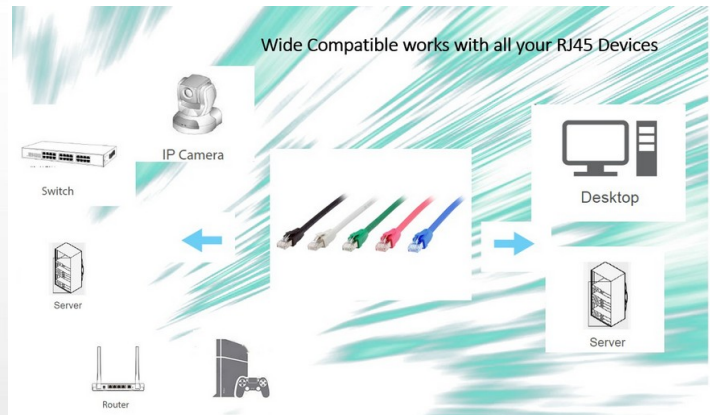

608042 Cat 8.1 S/FTP Patch Cable, LSOH, Green color , 3.0m

Product Images

Cat 8.1 Ethernet Cable offer Premium Speed up to 40Gbps for High Speed Gaming devices

CAT8 Ethernet Cable	Transmission speed		Bandwidth	
	CAT 7	10Gbps	CAT 7	10Gbps
40 Gbps	CAT 8	40Gbps	CAT 8	40Gbps
2000 MHz	CAT 6	10Gbps	CAT 6	10Gbps
RJ45				
S-FTP				

24AWG Premium quality High Performance

Short Description

1. 4x 2 AWG 24/7
2. Gold Plated Connectors for high signal quality
3. Stranded bare copper conductor
4. Foil and braid shield reduces EMI/RFI interference
5. PIMF (pairs in metal foil)
6. 2000 MHz transmission Bandwidth
7. Transmission: 25Gbit, 40Gbit
8. interference PoE++ compatible
9. RoHS compliant
10. Low Smoke Zero Halogen (LSZH/LSOH)
11. Compliant with ISO/IEC 11801 and EN 50173

Description

The equip® Cat 8.1 S/FTP Patch Cord is composed of preeminent materials and fully-examined to conform with industrial standards. Offering higher bandwidth and better signal-to-noise margin, the Cat 8.1 cable is able to deliver ultrahigh and error-free performance in the most demanding network environments, specially for 40G application.

Additional Information

Approval and compliance ROHS	
Conductor material	Copper
Conductor size (AWG)	24AWG
Jacket material	LSZH
Category	Cat 8.1
Flat cable	No
Shielded	Yes
Product weight (kg)	0,22
Cable length	3.0m
Color	Green
EAN	4015867223550
Model number	608042
Package contents	608042
Cable Length	3.0m
Shielding	S/FTP
Connector 1	RJ45 male
Connector 2	RJ45 male
Dimensions (W x D x H)	8 x 8 x 3000 mm