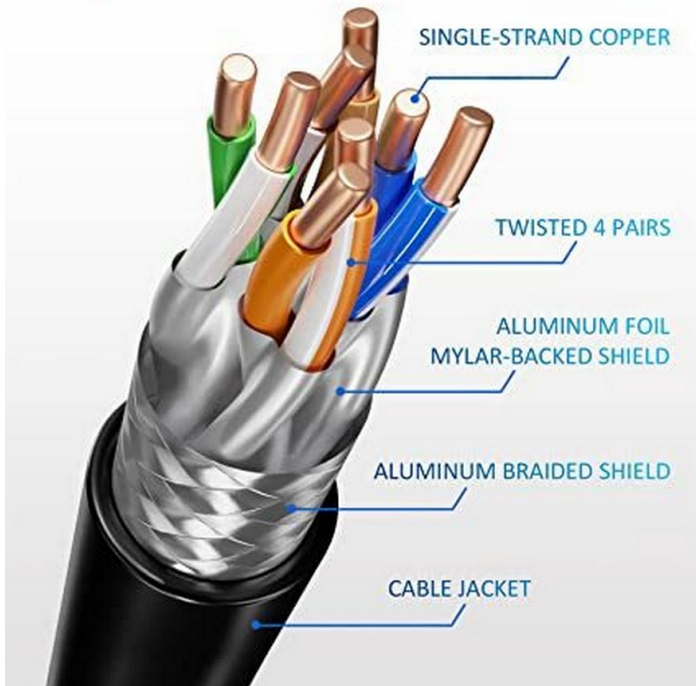

608042 Cat 8.1 S/FTP Patch Cable, LSOH, Green color , 3.0m

Product Images

Cat 8.1 Ethernet Cable offer Premium Speed up to 40Gbps for High Speed Gaming devices

CAT8 Ethernet Cable	Transmission speed		Bandwidth	
	CAT 7	10Gbps	CAT 7	10Gbps
40 Gbps	CAT 8	40Gbps	CAT 8	40Gbps
2000 MHz	CAT 6	10Gbps	CAT 6	10Gbps
RJ45				
S-FTP				

24AWG Premium quality High Performance

Short Description

1. 4x 2 AWG 24/7
2. Gold Plated Connectors for high signal quality
3. Stranded bare copper conductor
4. Foil and braid shield reduces EMI/RFI interference
5. PIMF (pairs in metal foil)
6. 2000 MHz transmission Bandwidth
7. Transmission: 25Gbit, 40Gbit
8. interference PoE++ compatible
9. RoHS compliant
10. Low Smoke Zero Halogen (LSZH/LSOH)
11. Compliant with ISO/IEC 11801 and EN 50173

Description

The equip® Cat 8.1 S/FTP Patch Cord is composed of preeminent materials and fully-examined to conform with industrial standards. Offering higher bandwidth and better signal-to-noise margin, the Cat 8.1 cable is able to deliver ultrahigh and error-free performance in the most demanding network environments, specially for 40G application.

Additional Information

Approval and compliance ROHS	
Conductor material	Copper
Conductor size (AWG)	24AWG
Jacket material	LSZH
Category	Cat 8.1
Flat cable	No
Shielded	Yes
Product weight (kg)	0,22
Cable length	3.0m
Color	Green
EAN	4015867223550
Model number	608042
Package contents	608042
Cable Length	3.0m
Shielding	S/FTP
Connector 1	RJ45 male
Connector 2	RJ45 male
Dimensions (W x D x H)	8 x 8 x 3000 mm