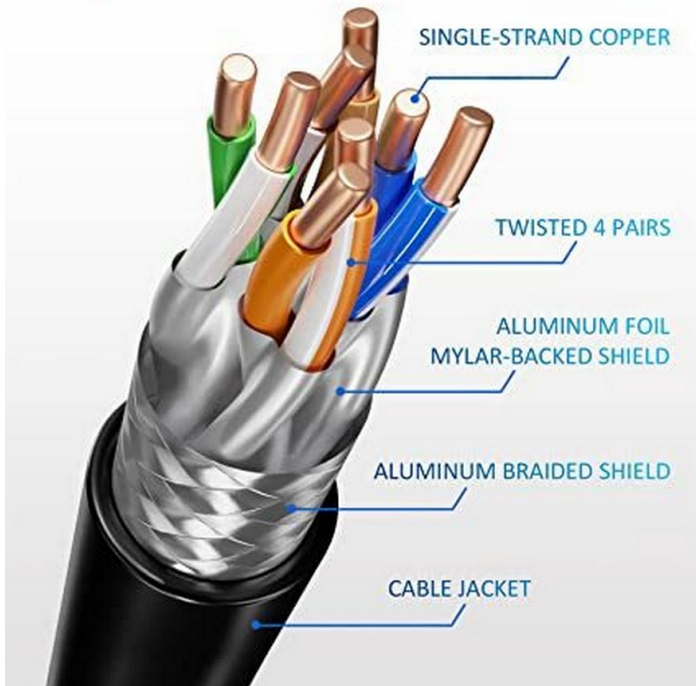

608037 Cat 8.1 S/FTP Patch Cable, LSOH, Blue color , 0.5m

Product Images

Cat 8.1 Ethernet Cable offer Premium Speed up to 40Gbps for High Speed Gaming devices

CAT8 Speed Gbps	Transmission speed		Bandwidth	
	40	CAT 7 10Gbps	CAT 7 10Gbps	CAT 7 10Gbps
2000 MHz	CAT 8 40Gbps	CAT 8 40Gbps	CAT 8 40Gbps	CAT 8 40Gbps
RJ45	40 Gbps			
S-FTP				

24AWG Premium quality High Performance

Short Description

1. 4x 2 AWG 24/7
2. Gold Plated Connectors for high signal quality
3. Stranded bare copper conductor
4. Foil and braid shield reduces EMI/RFI interference
5. PIMF (pairs in metal foil)
6. 2000 MHz transmission Bandwidth
7. Transmission: 25Gbit, 40Gbit
8. interference PoE++ compatible
9. RoHS compliant
10. Low Smoke Zero Halogen (LSZH/LSOH)
11. Compliant with ISO/IEC 11801 and EN 50173

Description

The equip® Cat 8.1 S/FTP Patch Cord is composed of preeminent materials and fully-examined to conform with industrial standards. Offering higher bandwidth and better signal-to-noise margin, the Cat 8.1 cable is able to deliver ultrahigh and error-free performance in the most demanding network environments, specially for 40G application.