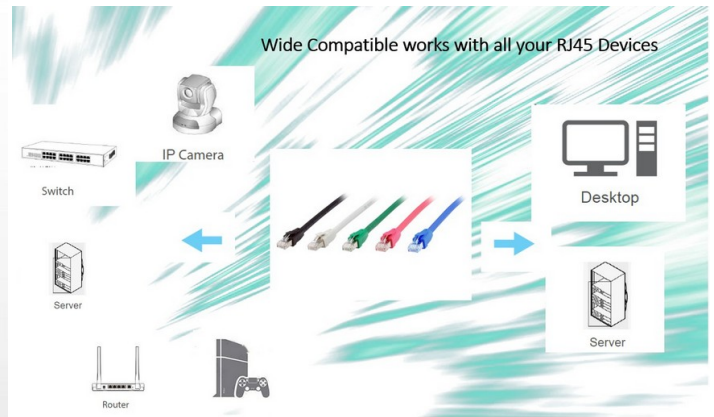

608037 Cat 8.1 S/FTP Patch Cable, LSOH, Blue color , 0.5m

Product Images

Cat 8.1 Ethernet Cable offer Premium Speed up to 40Gbps for High Speed Gaming devices

CAT8 Speed Gbps	Transmission speed		Bandwidth	
	40	CAT 7 10Gbps	CAT 7 10Gbps	CAT 7 10Gbps
2000 MHz	CAT 8 40Gbps	CAT 8 40Gbps	CAT 8 40Gbps	CAT 8 40Gbps
RJ45	40 Gbps			
S-FTP				

24AWG Premium quality High Performance

Short Description

1. 4x 2 AWG 24/7
2. Gold Plated Connectors for high signal quality
3. Stranded bare copper conductor
4. Foil and braid shield reduces EMI/RFI interference
5. PIMF (pairs in metal foil)
6. 2000 MHz transmission Bandwidth
7. Transmission: 25Gbit, 40Gbit
8. interference PoE++ compatible
9. RoHS compliant
10. Low Smoke Zero Halogen (LSZH/LSOH)
11. Compliant with ISO/IEC 11801 and EN 50173

Description

The equip® Cat 8.1 S/FTP Patch Cord is composed of preeminent materials and fully-examined to conform with industrial standards. Offering higher bandwidth and better signal-to-noise margin, the Cat 8.1 cable is able to deliver ultrahigh and error-free performance in the most demanding network environments, specially for 40G application.