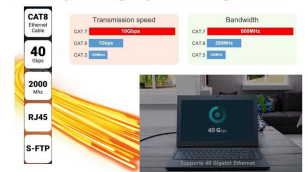

608050 Cat 8.1 S/FTP Patch Cable, LSOH, Black color , 1.0m

Product Images

Cat 8.1 Ethernet Cable offer Premium Speed up to 40Gbps for High Speed Gaming devices

24AWG Premium quality High Performance

Short Description

1. 4x 2 AWG 24/7
2. Gold Plated Connectors for high signal quality
3. Stranded bare copper conductor
4. Foil and braid shield reduces EMI/RFI interference
5. PIMF (pairs in metal foil)
6. 2000 MHz transmission Bandwidth
7. Transmission: 25Gbit, 40Gbit
8. interference PoE++ compatible
9. RoHS compliant
10. Low Smoke Zero Halogen (LSZH/LSOH)
11. Compliant with ISO/IEC 11801 and EN 50173

Description

The equip® Cat 8.1 S/FTP Patch Cord is composed of preeminent materials and fully-examined to conform with industrial standards. Offering higher bandwidth and better signal-to-noise margin, the Cat 8.1 cable is able to deliver ultrahigh and error-free performance in the most demanding network environments, specially for 40G application.

Additional Information

Approval and compliance	ROHS
Conductor material	Copper
Conductor size (AWG)	24AWG
Jacket material	LSZH
Category	Cat 8.1
Flat cable	No
Shielded	Yes
Product weight (kg)	0,0856
Cable length	1.0m
Color	Black
EAN	4015867223581
Model number	608050
Package contents	608050
Cable Length	1.0m
Shielding	S/FTP
Connector 1	RJ45 male
Connector 2	RJ45 male
Dimensions (W x D x H)	8 x 8 x 1000 mm