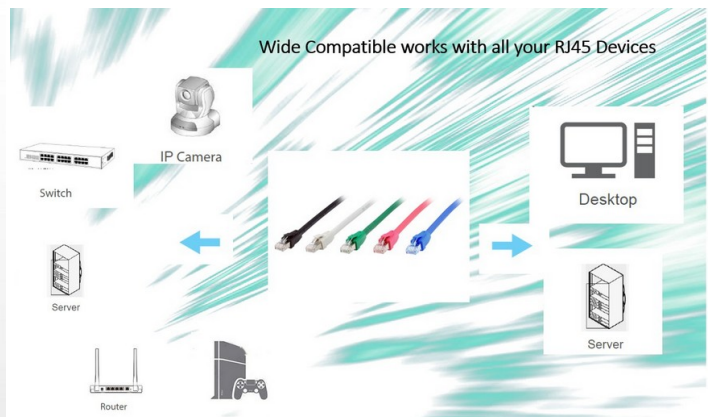

608050 Cat 8.1 S/FTP Patch Cable, LSOH, Black color , 1.0m

Product Images

Cat 8.1 Ethernet Cable offer Premium Speed up to 40Gbps for High Speed Gaming devices

24AWG Premium quality High Performance

Short Description

1. 4x 2 AWG 24/7
2. Gold Plated Connectors for high signal quality
3. Stranded bare copper conductor
4. Foil and braid shield reduces EMI/RFI interference
5. PIMF (pairs in metal foil)
6. 2000 MHz transmission Bandwidth
7. Transmission: 25Gbit, 40Gbit
8. interference PoE++ compatible
9. RoHS compliant
10. Low Smoke Zero Halogen (LSZH/LSOH)
11. Compliant with ISO/IEC 11801 and EN 50173

Description

The equip® Cat 8.1 S/FTP Patch Cord is composed of preeminent materials and fully-examined to conform with industrial standards. Offering higher bandwidth and better signal-to-noise margin, the Cat 8.1 cable is able to deliver ultrahigh and error-free performance in the most demanding network environments, specially for 40G application.

Additional Information

Approval and compliance	ROHS
Conductor material	Copper
Conductor size (AWG)	24AWG
Jacket material	LSZH
Category	Cat 8.1
Flat cable	No
Shielded	Yes
Product weight (kg)	0,0856
Cable length	1.0m
Color	Black
EAN	4015867223581
Model number	608050
Package contents	608050
Cable Length	1.0m
Shielding	S/FTP
Connector 1	RJ45 male
Connector 2	RJ45 male
Dimensions (W x D x H)	8 x 8 x 1000 mm