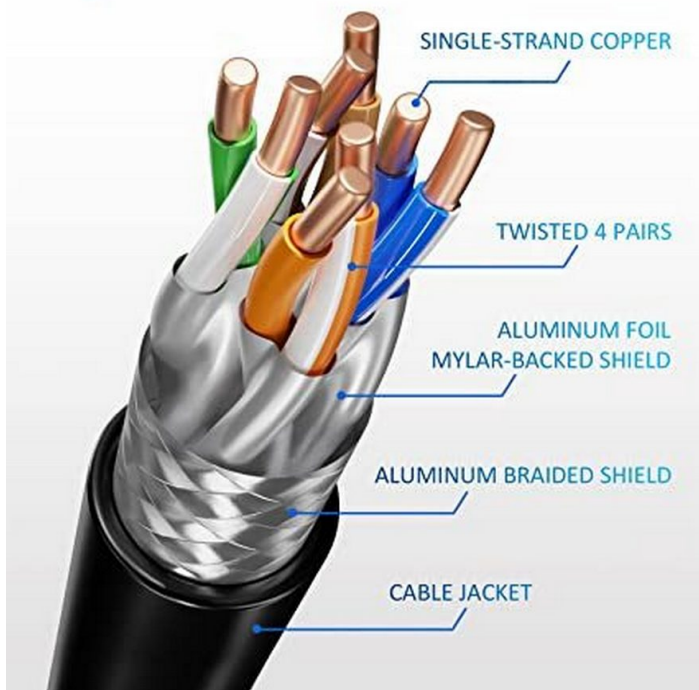

608050 Cat 8.1 S/FTP Patch Cable, LSOH, Black color , 1.0m

Product Images

Cat 8.1 Ethernet Cable offer Premium Speed up to 40Gbps for High Speed Gaming devices

24AWG Premium quality High Performance

Short Description

1. 4x 2 AWG 24/7
2. Gold Plated Connectors for high signal quality
3. Stranded bare copper conductor
4. Foil and braid shield reduces EMI/RFI interference
5. PIMF (pairs in metal foil)
6. 2000 MHz transmission Bandwidth
7. Transmission: 25Gbit, 40Gbit
8. interference PoE++ compatible
9. RoHS compliant
10. Low Smoke Zero Halogen (LSZH/LSOH)
11. Compliant with ISO/IEC 11801 and EN 50173

Description

The equip® Cat 8.1 S/FTP Patch Cord is composed of preeminent materials and fully-examined to conform with industrial standards. Offering higher bandwidth and better signal-to-noise margin, the Cat 8.1 cable is able to deliver ultrahigh and error-free performance in the most demanding network environments, specially for 40G application.