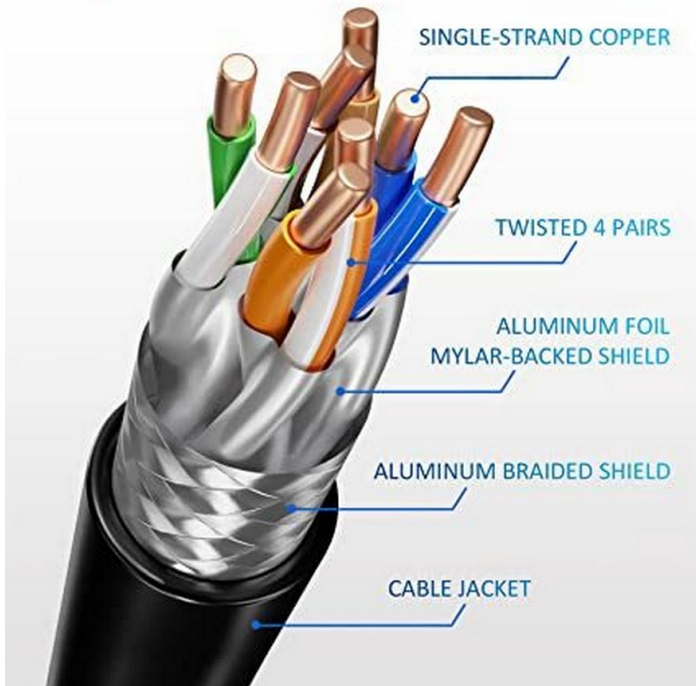

## Product Images

**Cat 8.1 Ethernet Cable offer Premium Speed up to 40Gbps for High Speed Gaming devices**

CAT8 Speed Gbps	Transmission speed		Bandwidth	
	CAT 7	CAT 8	CAT 7	CAT 8
40 Gbps	10Gbps	40Gbps	10Gbps	40Gbps
2000 MHz				
RJ45				
S-FTP				

## Short Description

1. 4x 2 AWG 24/7
2. Gold Plated Connectors for high signal quality
3. Stranded bare copper conductor
4. Foil and braid shield reduces EMI/RFI interference
5. PIMF (pairs in metal foil)
6. 2000 MHz transmission Bandwidth
7. Transmission: 25Gbit, 40Gbit
8. interference PoE++ compatible
9. RoHS compliant
10. Low Smoke Zero Halogen (LSZH/LSOH)
11. Compliant with ISO/IEC 11801 and EN 50173

## Description

---

The equip® Cat 8.1 S/FTP Patch Cord is composed of preeminent materials and fully-examined to conform with industrial standards. Offering higher bandwidth and better signal-to-noise margin, the Cat 8.1 cable is able to deliver ultrahigh and error-free performance in the most demanding network environments, specially for 40G application.