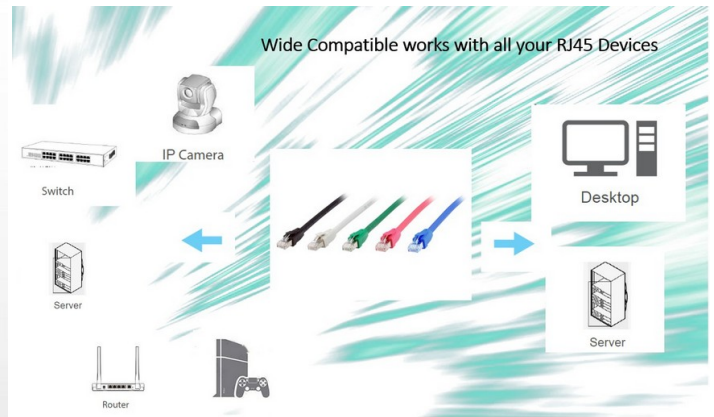

## Short Description

1. 4x 2 AWG 24/7
2. Gold Plated Connectors for high signal quality
3. Stranded bare copper conductor
4. Foil and braid shield reduces EMI/RFI interference
5. PIMF (pairs in metal foil)
6. 2000 MHz transmission Bandwidth
7. Transmission: 25Gbit, 40Gbit
8. interference PoE++ compatible
9. RoHS compliant
10. Low Smoke Zero Halogen (LSZH/LSOH)
11. Compliant with ISO/IEC 11801 and EN 50173