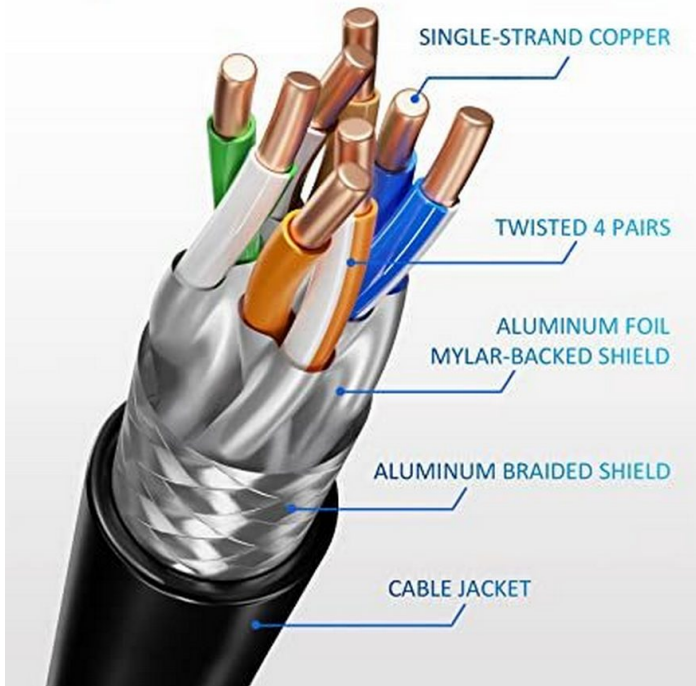

608047 Cat 8.1 S/FTP Patch Cable, LSOH, Green color , 0.5m

Product Images

Cat 8.1 Ethernet Cable offer Premium Speed up to 40Gbps for High Speed Gaming devices

CAT8 Ethernet Cable	Transmission speed		Bandwidth	
	CAT 7	CAT 8	CAT 7	CAT 8
40 Gbps	10Gbps	40Gbps	10Gbps	40Gbps
	10Gbps	40Gbps	10Gbps	40Gbps

2000 MFT

RJ45

S-FTP

24AWG Premium quality High Performance

Short Description

1. 4x 2 AWG 24/7
2. Gold Plated Connectors for high signal quality
3. Stranded bare copper conductor
4. Foil and braid shield reduces EMI/RFI interference
5. PIMF (pairs in metal foil)
6. 2000 MHz transmission Bandwidth
7. Transmission: 25Gbit, 40Gbit
8. interference PoE++ compatible
9. RoHS compliant
10. Low Smoke Zero Halogen (LSZH/LSOH)
11. Compliant with ISO/IEC 11801 and EN 50173

Description

The equip® Cat 8.1 S/FTP Patch Cord is composed of preeminent materials and fully-examined to conform with industrial standards. Offering higher bandwidth and better signal-to-noise margin, the Cat 8.1 cable is able to deliver ultrahigh and error-free performance in the most demanding network environments, specially for 40G application.