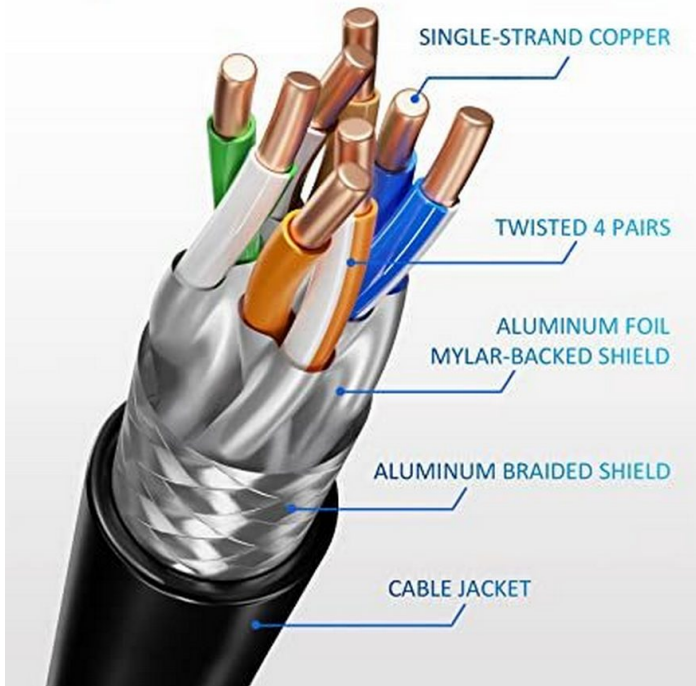

608030 Cat 8.1 S/FTP Patch Cable, LSOH, Blue color , 1.0m

Product Images

Cat 8.1 Ethernet Cable offer Premium Speed up to 40Gbps for High Speed Gaming devices

CAT8 Speed Gbps	Transmission speed		Bandwidth	
	40	CAT 7 10Gbps	CAT 7 10Gbps	CAT 7 10Gbps
2000 MHz	CAT 8 40Gbps	CAT 8 40Gbps	CAT 8 40Gbps	CAT 8 40Gbps
RJ45	40 Gbps			
S-FTP				

24AWG Premium quality High Performance

Short Description

1. 4x 2 AWG 24/7
2. Gold Plated Connectors for high signal quality
3. Stranded bare copper conductor
4. Foil and braid shield reduces EMI/RFI interference
5. PIMF (pairs in metal foil)
6. 2000 MHz transmission Bandwidth
7. Transmission: 25Gbit, 40Gbit
8. interference PoE++ compatible
9. RoHS compliant
10. Low Smoke Zero Halogen (LSZH/LSOH)
11. Compliant with ISO/IEC 11801 and EN 50173

Description

The equip® Cat 8.1 S/FTP Patch Cord is composed of preeminent materials and fully-examined to conform with industrial standards. Offering higher bandwidth and better signal-to-noise margin, the Cat 8.1 cable is able to deliver ultrahigh and error-free performance in the most demanding network environments, specially for 40G application.