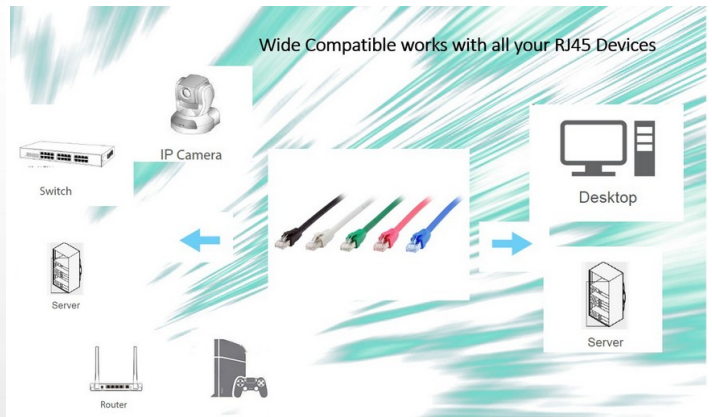

608030 Cat 8.1 S/FTP Patch Cable, LSOH, Blue color , 1.0m

Product Images

Cat 8.1 Ethernet Cable offer Premium Speed up to 40Gbps for High Speed Gaming devices

CAT8 Speed Gbps	Transmission speed		Bandwidth	
	40	CAT 7 10Gbps	CAT 7 10Gbps	CAT 7 10Gbps
2000 MHz	CAT 8 40Gbps	CAT 8 40Gbps	CAT 8 40Gbps	CAT 8 40Gbps
RJ45	40 Gbps			
S-FTP				

24AWG Premium quality High Performance

Short Description

1. 4x 2 AWG 24/7
2. Gold Plated Connectors for high signal quality
3. Stranded bare copper conductor
4. Foil and braid shield reduces EMI/RFI interference
5. PIMF (pairs in metal foil)
6. 2000 MHz transmission Bandwidth
7. Transmission: 25Gbit, 40Gbit
8. interference PoE++ compatible
9. RoHS compliant
10. Low Smoke Zero Halogen (LSZH/LSOH)
11. Compliant with ISO/IEC 11801 and EN 50173

Description

The equip® Cat 8.1 S/FTP Patch Cord is composed of preeminent materials and fully-examined to conform with industrial standards. Offering higher bandwidth and better signal-to-noise margin, the Cat 8.1 cable is able to deliver ultrahigh and error-free performance in the most demanding network environments, specially for 40G application.

Additional Information

Approval and compliance	ROHS
Conductor material	Copper
Conductor size (AWG)	24AWG
Jacket material	LSZH
Category	Cat 8.1
Flat cable	No
Shielded	Yes
Product weight (kg)	0,0856
Cable length	1.0m
Color	Blue
EAN	4015867223482
Model number	608030
Package contents	608030
Cable Length	1.0m
Shielding	S/FTP
Connector 1	RJ45 male
Connector 2	RJ45 male
Dimensions (W x D x H)	8 x 8 x 1000 mm