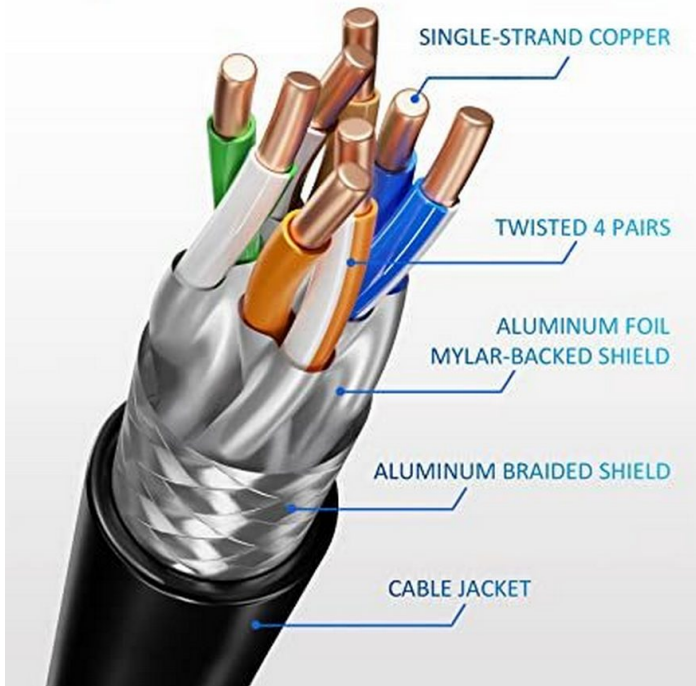

## Product Images

Cat 8.1 Ethernet Cable offer Premium Speed up to 40Gbps for High Speed Gaming devices

## Short Description

1. 4x 2 AWG 24/7
2. Gold Plated Connectors for high signal quality
3. Stranded bare copper conductor
4. Foil and braid shield reduces EMI/RFI interference
5. PIMF (pairs in metal foil)
6. 2000 MHz transmission Bandwidth
7. Transmission: 25Gbit, 40Gbit
8. interference PoE++ compatible
9. RoHS compliant
10. Low Smoke Zero Halogen (LSZH/LSOH)
11. Compliant with ISO/IEC 11801 and EN 50173

## Description

---

The equip® Cat 8.1 S/FTP Patch Cord is composed of preeminent materials and fully-examined to conform with industrial standards. Offering higher bandwidth and better signal-to-noise margin, the Cat 8.1 cable is able to deliver ultrahigh and error-free performance in the most demanding network environments, specially for 40G application.