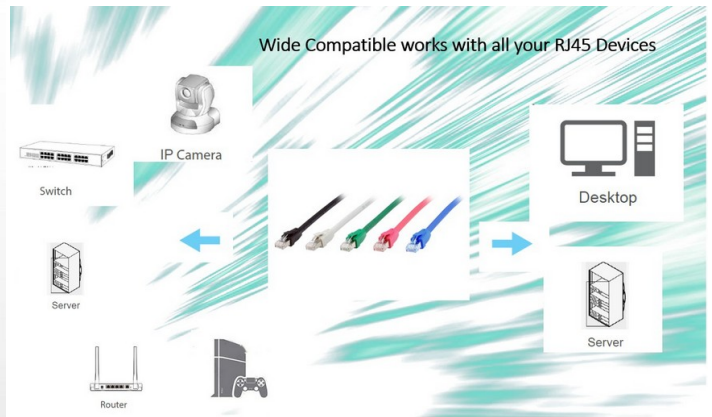

## Product Images

Cat 8.1 Ethernet Cable offer Premium Speed up to 40Gbps for High Speed Gaming devices

## Short Description

1. 4x 2 AWG 24/7
2. Gold Plated Connectors for high signal quality
3. Stranded bare copper conductor
4. Foil and braid shield reduces EMI/RFI interference
5. PIMF (pairs in metal foil)
6. 2000 MHz transmission Bandwidth
7. Transmission: 25Gbit, 40Gbit
8. interference PoE++ compatible
9. RoHS compliant
10. Low Smoke Zero Halogen (LSZH/LSOH)
11. Compliant with ISO/IEC 11801 and EN 50173