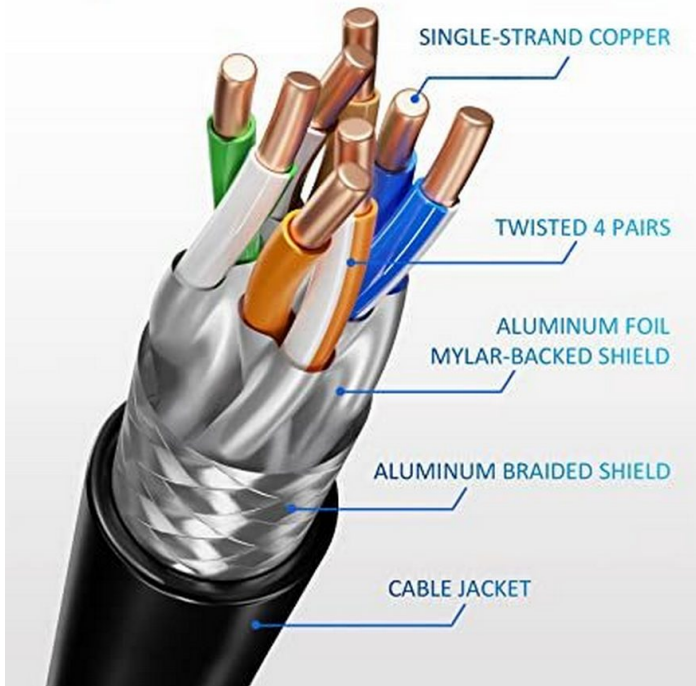

608032 Cat 8.1 S/FTP Patch Cable, LSOH, Blue color , 3.0m

Product Images

Cat 8.1 Ethernet Cable offer Premium Speed up to 40Gbps for High Speed Gaming devices

CAT8 Speed Gbps	Transmission speed		Bandwidth	
	CAT 7	CAT 8	CAT 7	CAT 8
40 Gbps	10Gbps	40Gbps	10Gbps	40Gbps
2000 MHz				
RJ45				
S-FTP				

24AWG Premium quality High Performance

Short Description

1. 4x 2 AWG 24/7
2. Gold Plated Connectors for high signal quality
3. Stranded bare copper conductor
4. Foil and braid shield reduces EMI/RFI interference
5. PIMF (pairs in metal foil)
6. 2000 MHz transmission Bandwidth
7. Transmission: 25Gbit, 40Gbit
8. interference PoE++ compatible
9. RoHS compliant
10. Low Smoke Zero Halogen (LSZH/LSOH)
11. Compliant with ISO/IEC 11801 and EN 50173

Description

The equip® Cat 8.1 S/FTP Patch Cord is composed of preeminent materials and fully-examined to conform with industrial standards. Offering higher bandwidth and better signal-to-noise margin, the Cat 8.1 cable is able to deliver ultrahigh and error-free performance in the most demanding network environments, specially for 40G application.

Additional Information

Approval and compliance	ROHS
Conductor material	Copper
Conductor size (AWG)	24AWG
Jacket material	LSZH
Category	Cat 8.1
Flat cable	No
Shielded	Yes
Product weight (kg)	0,22
Cable length	3.0m
Color	Blue
EAN	4015867223505
Model number	608032
Package contents	608032
Cable Length	3.0m
Shielding	S/FTP
Connector 1	RJ45 male
Connector 2	RJ45 male
Dimensions (W x D x H)	8 x 8 x 3000 mm