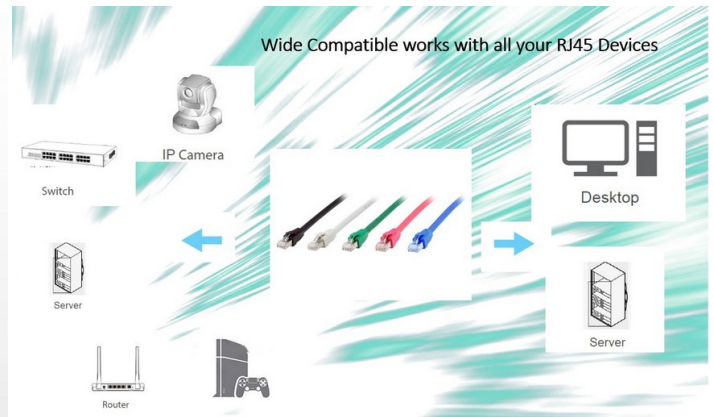

608032 Cat 8.1 S/FTP Patch Cable, LSOH, Blue color , 3.0m

Product Images

Cat 8.1 Ethernet Cable offer Premium Speed up to 40Gbps for High Speed Gaming devices

CAT8 Speed Gbps	Transmission speed		Bandwidth	
	CAT 7	CAT 8	CAT 7	CAT 8
40 Gbps	10Gbps	40Gbps	10Gbps	40Gbps
2000 MHz				
RJ45				
S-FTP				

24AWG Premium quality High Performance

Short Description

1. 4x 2 AWG 24/7
2. Gold Plated Connectors for high signal quality
3. Stranded bare copper conductor
4. Foil and braid shield reduces EMI/RFI interference
5. PIMF (pairs in metal foil)
6. 2000 MHz transmission Bandwidth
7. Transmission: 25Gbit, 40Gbit
8. interference PoE++ compatible
9. RoHS compliant
10. Low Smoke Zero Halogen (LSZH/LSOH)
11. Compliant with ISO/IEC 11801 and EN 50173

Description

The equip® Cat 8.1 S/FTP Patch Cord is composed of preeminent materials and fully-examined to conform with industrial standards. Offering higher bandwidth and better signal-to-noise margin, the Cat 8.1 cable is able to deliver ultrahigh and error-free performance in the most demanding network environments, specially for 40G application.

Additional Information

Approval and compliance	ROHS
Conductor material	Copper
Conductor size (AWG)	24AWG
Jacket material	LSZH
Category	Cat 8.1
Flat cable	No
Shielded	Yes
Product weight (kg)	0,22
Cable length	3.0m
Color	Blue
EAN	4015867223505
Model number	608032
Package contents	608032
Cable Length	3.0m
Shielding	S/FTP
Connector 1	RJ45 male
Connector 2	RJ45 male
Dimensions (W x D x H)	8 x 8 x 3000 mm