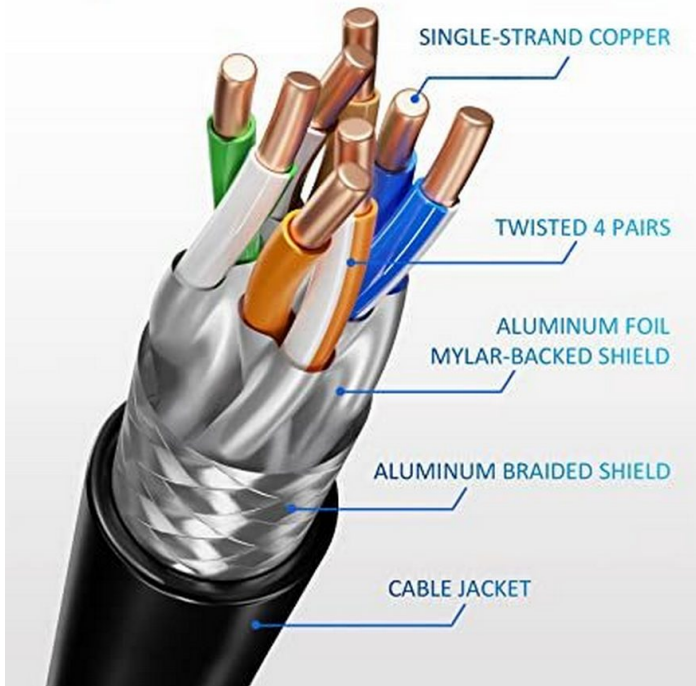

608044 Cat 8.1 S/FTP Patch Cable, LSOH, Green color , 5.0m

Product Images

Cat 8.1 Ethernet Cable offer Premium Speed up to 40Gbps for High Speed Gaming devices

CAT8 Ethernet Cable	Transmission speed		Bandwidth	
	CAT 7	CAT 8	CAT 7	CAT 8
40 Gbps	10Gbps	40Gbps	3200MHz	3200MHz
	10Gbps	40Gbps	3200MHz	3200MHz

2000 MHz

RJ45

S-FTP

24AWG Premium quality High Performance

Short Description

1. 4x 2 AWG 24/7
2. Gold Plated Connectors for high signal quality
3. Stranded bare copper conductor
4. Foil and braid shield reduces EMI/RFI interference
5. PIMF (pairs in metal foil)
6. 2000 MHz transmission Bandwidth
7. Transmission: 25Gbit, 40Gbit
8. interference PoE++ compatible
9. RoHS compliant
10. Low Smoke Zero Halogen (LSZH/LSOH)
11. Compliant with ISO/IEC 11801 and EN 50173

Description

The equip® Cat 8.1 S/FTP Patch Cord is composed of preeminent materials and fully-examined to conform with industrial standards. Offering higher bandwidth and better signal-to-noise margin, the Cat 8.1 cable is able to deliver ultrahigh and error-free performance in the most demanding network environments, specially for 40G application.

Additional Information

Approval and compliance ROHS	
Conductor material	Copper
Conductor size (AWG)	24AWG
Jacket material	LSZH
Category	Cat 8.1
Flat cable	No
Shielded	Yes
Product weight (kg)	0,35
Cable length	5.0m
Color	Green
EAN	4015867223567
Model number	608044
Package contents	608044
Cable Length	5.0m
Shielding	S/FTP
Connector 1	RJ45 male
Connector 2	RJ45 male
Dimensions (W x D x H)	8 x 8 x 5000 mm