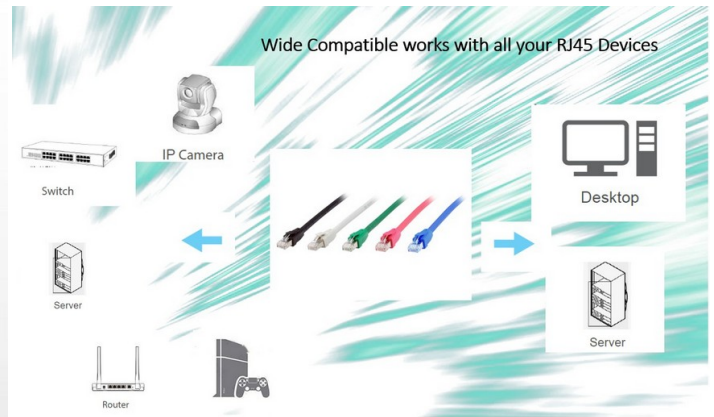

608044 Cat 8.1 S/FTP Patch Cable, LSOH, Green color , 5.0m

Product Images

Cat 8.1 Ethernet Cable offer Premium Speed up to 40Gbps for High Speed Gaming devices

CAT8 Ethernet Cable	Transmission speed		Bandwidth	
	CAT 7	CAT 8	CAT 7	CAT 8
40 Gbps	10Gbps	40Gbps	3200MHz	3200MHz
	10Gbps	40Gbps	3200MHz	3200MHz

2000 MHz

RJ45

S-FTP

24AWG Premium quality High Performance

Short Description

1. 4x 2 AWG 24/7
2. Gold Plated Connectors for high signal quality
3. Stranded bare copper conductor
4. Foil and braid shield reduces EMI/RFI interference
5. PIMF (pairs in metal foil)
6. 2000 MHz transmission Bandwidth
7. Transmission: 25Gbit, 40Gbit
8. interference PoE++ compatible
9. RoHS compliant
10. Low Smoke Zero Halogen (LSZH/LSOH)
11. Compliant with ISO/IEC 11801 and EN 50173

Description

The equip® Cat 8.1 S/FTP Patch Cord is composed of preeminent materials and fully-examined to conform with industrial standards. Offering higher bandwidth and better signal-to-noise margin, the Cat 8.1 cable is able to deliver ultrahigh and error-free performance in the most demanding network environments, specially for 40G application.

Additional Information

Approval and compliance ROHS	
Conductor material	Copper
Conductor size (AWG)	24AWG
Jacket material	LSZH
Category	Cat 8.1
Flat cable	No
Shielded	Yes
Product weight (kg)	0,35
Cable length	5.0m
Color	Green
EAN	4015867223567
Model number	608044
Package contents	608044
Cable Length	5.0m
Shielding	S/FTP
Connector 1	RJ45 male
Connector 2	RJ45 male
Dimensions (W x D x H)	8 x 8 x 5000 mm