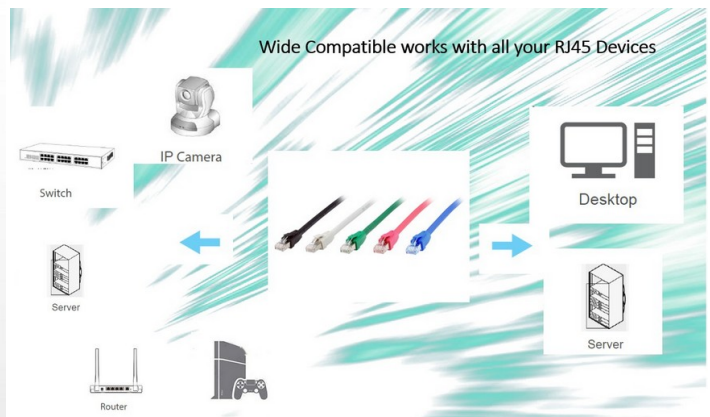

608051 Cat 8.1 S/FTP Patch Cable, LSOH, Black color , 2.0m

Product Images

Cat 8.1 Ethernet Cable offer Premium Speed up to 40Gbps for High Speed Gaming devices

24AWG Premium quality High Performance

Short Description

1. 4x 2 AWG 24/7
2. Gold Plated Connectors for high signal quality
3. Stranded bare copper conductor
4. Foil and braid shield reduces EMI/RFI interference
5. PIMF (pairs in metal foil)
6. 2000 MHz transmission Bandwidth
7. Transmission: 25Gbit, 40Gbit
8. interference PoE++ compatible
9. RoHS compliant
10. Low Smoke Zero Halogen (LSZH/LSOH)
11. Compliant with ISO/IEC 11801 and EN 50173

Description

The equip® Cat 8.1 S/FTP Patch Cord is composed of preeminent materials and fully-examined to conform

with industrial standards. Offering higher bandwidth and better signal-to-noise margin, the Cat 8.1 cable is able to deliver ultrahigh and error-free performance in the most demanding network environments, specially for 40G application.

Additional Information

Approval and compliance	ROHS
Conductor material	Copper
Conductor size (AWG)	24AWG
Jacket material	LSZH
Category	Cat 8.1
Flat cable	No
Shielded	Yes
Product weight (kg)	0,153
Cable length	2.0m
Color	Black
EAN	4015867223598
Model number	608051
Package contents	608051
Cable Length	2.0m
Shielding	S/FTP
Connector 1	RJ45 male
Connector 2	RJ45 male
Dimensions (W x D x H)	8 x 8 x 2000 mm