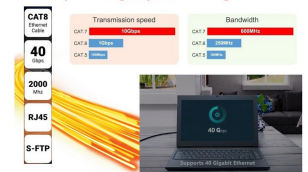

608051 Cat 8.1 S/FTP Patch Cable, LSOH, Black color , 2.0m

Product Images

Cat 8.1 Ethernet Cable offer Premium Speed up to 40Gbps for High Speed Gaming devices

24AWG Premium quality High Performance

Short Description

1. 4x 2 AWG 24/7
2. Gold Plated Connectors for high signal quality
3. Stranded bare copper conductor
4. Foil and braid shield reduces EMI/RFI interference
5. PIMF (pairs in metal foil)
6. 2000 MHz transmission Bandwidth
7. Transmission: 25Gbit, 40Gbit
8. interference PoE++ compatible
9. RoHS compliant
10. Low Smoke Zero Halogen (LSZH/LSOH)
11. Compliant with ISO/IEC 11801 and EN 50173

Description

The equip® Cat 8.1 S/FTP Patch Cord is composed of preeminent materials and fully-examined to conform

with industrial standards. Offering higher bandwidth and better signal-to-noise margin, the Cat 8.1 cable is able to deliver ultrahigh and error-free performance in the most demanding network environments, specially for 40G application.

Additional Information

Approval and compliance	ROHS
Conductor material	Copper
Conductor size (AWG)	24AWG
Jacket material	LSZH
Category	Cat 8.1
Flat cable	No
Shielded	Yes
Product weight (kg)	0,153
Cable length	2.0m
Color	Black
EAN	4015867223598
Model number	608051
Package contents	608051
Cable Length	2.0m
Shielding	S/FTP
Connector 1	RJ45 male
Connector 2	RJ45 male
Dimensions (W x D x H)	8 x 8 x 2000 mm