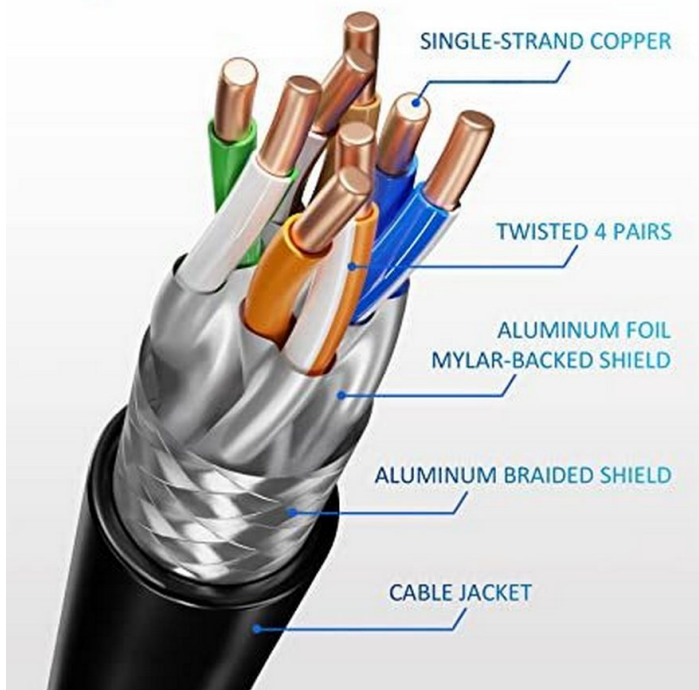

608051 Cat 8.1 S/FTP Patch Cable, LSOH, Black color , 2.0m

Product Images

Cat 8.1 Ethernet Cable offer Premium Speed up to 40Gbps for High Speed Gaming devices

24AWG Premium quality High Performance

Short Description

1. 4x 2 AWG 24/7
2. Gold Plated Connectors for high signal quality
3. Stranded bare copper conductor
4. Foil and braid shield reduces EMI/RFI interference
5. PIMF (pairs in metal foil)
6. 2000 MHz transmission Bandwidth
7. Transmission: 25Gbit, 40Gbit
8. interference PoE++ compatible
9. RoHS compliant
10. Low Smoke Zero Halogen (LSZH/LSOH)
11. Compliant with ISO/IEC 11801 and EN 50173

Description

The equip® Cat 8.1 S/FTP Patch Cord is composed of preeminent materials and fully-examined to conform

with industrial standards. Offering higher bandwidth and better signal-to-noise margin, the Cat 8.1 cable is able to deliver ultrahigh and error-free performance in the most demanding network environments, specially for 40G application.