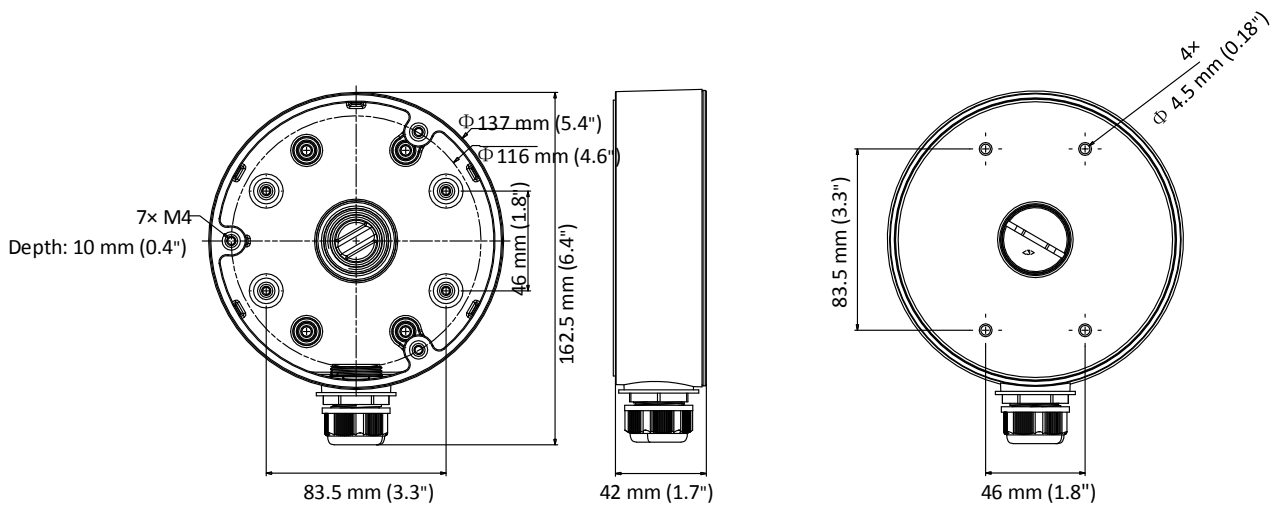

## DS-1280ZJ-BQ30

Junction Box for Dome Camera

### Features

- Aluminum alloy material with surface spray treatment
- Side outlet and bottom outlet
- The bottom waterproof cover and the side gland nut are interchangeable
- Waterproof design

### Dimension

### Parameter

Model	DS-1280ZJ-PT6
Parameters	Wall Mounting for Dome Camera
Appearance	Hikvision White
Material	Aluminum Alloy
Dimension	Φ 137 mm × 42 mm (5.4" × 1.7")
Weight	280 g (0.62 lb.)