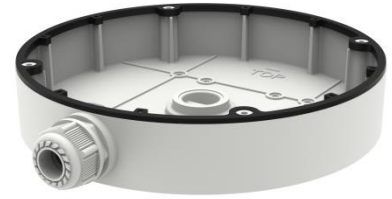

## DS-1280ZJ-BQ30

Junction Box for Dome Camera

### Features

- Aluminum alloy material with surface spray treatment
- Side outlet and bottom outlet
- The bottom waterproof cover and the side gland nut are interchangeable
- Waterproof design

### Dimension

### Parameter

Model	DS-1280ZJ-PT6
Parameters	Wall Mounting for Dome Camera
Appearance	Hikvision White
Material	Aluminum Alloy
Dimension	Φ 137 mm × 42 mm (5.4" × 1.7")
Weight	280 g (0.62 lb.)