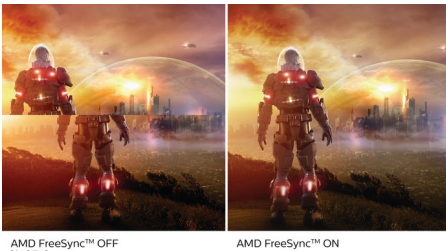

Immersive visuals

- VA display delivers awesome images with wide viewing angles
- 16:9 Full HD display for crisp, detailed images
- SmartContrast for rich black details

The gaming advantage is yours

- AMD FreeSync™ Premium; tear free, stutter free, fluid gaming
- 144 Hz refresh rates for ultra-smooth, brilliant images
- 1 ms (MPRT) fast response for crisp images and smooth gameplay
- SmartImage game mode optimised for gamers
- Ultra Wide-Color wider range of colours for a vivid picture

242E1GAJ/00

Highlights

VA display

The Philips VA LED display uses an advanced multi-domain vertical alignment technology that gives you super-high static contrast ratios for extra-vivid and bright images. While standard office applications are handled with ease, it is especially suitable for photos, web browsing, films, gaming and demanding graphical applications. Its optimised pixel management technology gives you a 178/178 degree extra-wide viewing angle, resulting in crisp images.

AMD FreeSync™ Premium

Gaming shouldn't be a choice between choppy gameplay or broken frames. AMD FreeSync™ Premium equips serious gamers with a fluid, tear-free gameplay experience at peak performance. There are no compromises, game confidently with a high refresh rate, low framerate compensation and low latency.