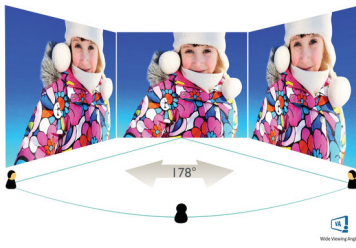

Gaming monitor
E Line 24 (23.8"/60.5 cm diag.), 1920 x 1080 (Full HD)

242E1GAJ/00

Highlights

VA display

The Philips VA LED display uses an advanced multi-domain vertical alignment technology that gives you super-high static contrast ratios for extra-vivid and bright images. While standard office applications are handled with ease, it is especially suitable for photos, web browsing, films, gaming and demanding graphical applications. Its optimised pixel management technology gives you a 178/178 degree extra-wide viewing angle, resulting in crisp images.