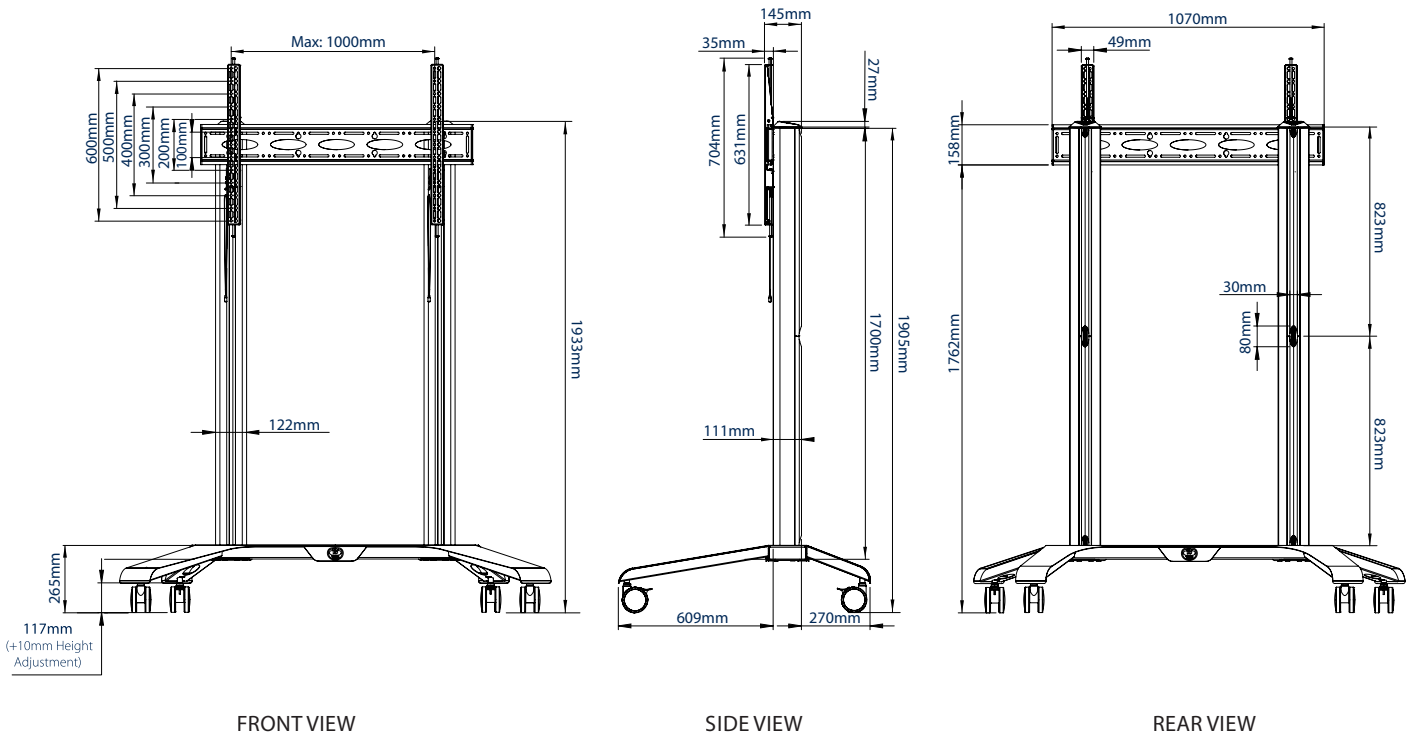

Dual colour options available for a modern contemporary look

Non-marking locking / braked castors included

Interface arms include levelling screws to adjust the height of the screen

AV accessory shelves can be fitted directly to the columns

PACKING INFORMATION

PLEASE NOTE, THIS IS A 3 BOX ITEM

COLOUR:	ORDER REF:	EAN CODE:	MASTER CARTON WEIGHT:	MASTER CARTON CUBE:
Black	BT8564/BB	5019318301810	35.8kg / 14kg / 10kg	0.252cbm / 0.111cbm / 0.011cbm
Black & Silver	BT8564/BS	5019318301827	35.8kg / 14kg / 10kg	0.252cbm / 0.111cbm / 0.011cbm
White	BT8564/WW	5019318301834	35.8kg / 14kg / 10kg	0.252cbm / 0.111cbm / 0.011cbm

ACCESSORIES AND RELATED PRODUCTS

BT7032 / BT7033	BT7863	BT7882	BT8565

AV Accessory Shelves can be fitted directly to the vertical column

Video Conferencing Camera Shelf can be fitted directly to the vertical column

AV Cradle to house AV and IT hardware and cabling

Universal Extra Large Flat Screen Trolley with Adjustable Height