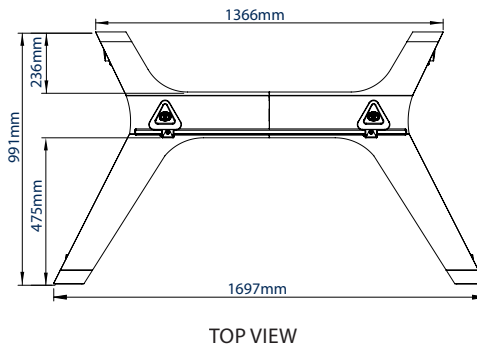

PACKING INFORMATION

PLEASE NOTE, THIS IS A 3 BOX ITEM

COLOUR:	ORDER REF:	EAN CODE:	MASTER CARTON WEIGHT:	MASTER CARTON CUBE:
Black	BT8564/BB	5019318301810	35.8kg / 14kg / 10kg	0.252cbm / 0.111cbm / 0.011cbm
Black & Silver	BT8564/BS	5019318301827	35.8kg / 14kg / 10kg	0.252cbm / 0.111cbm / 0.011cbm
White	BT8564/WW	5019318301834	35.8kg / 14kg / 10kg	0.252cbm / 0.111cbm / 0.011cbm

ACCESSORIES AND RELATED PRODUCTS

BT7032 / BT7033	BT7863	BT7882	BT8565

AV Accessory Shelves can be fitted directly to the vertical column

Video Conferencing Camera Shelf can be fitted directly to the vertical column

AV Cradle to house AV and IT hardware and cabling

Universal Extra Large Flat Screen Trolley with Adjustable Height