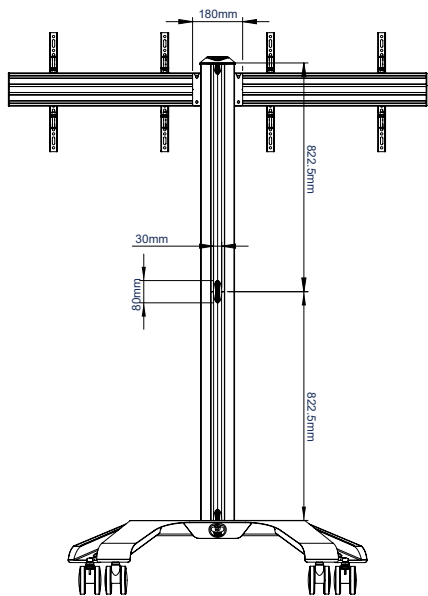

REAR VIEW

PACKING INFORMATION

PLEASE NOTE, THIS IS A 3 BOX ITEM.

COLOUR:	ORDER REF:	EAN CODE:	CARTON QTY:	CARTON WEIGHT:	CARTON CUBE:
Black	BT8514/B	5019318089282	3	35kg / 8kg / 6kg	0.259cbm / 0.067cbm / 0.036cbm
Black & Silver	BT8514/BS	5019318089299	3	35kg / 8kg / 6kg	0.259cbm / 0.067cbm / 0.036cbm
White	BT8514/W	5019318302954	3	35kg / 8kg / 6kg	0.259cbm / 0.067cbm / 0.036cbm

RELATED PRODUCTS