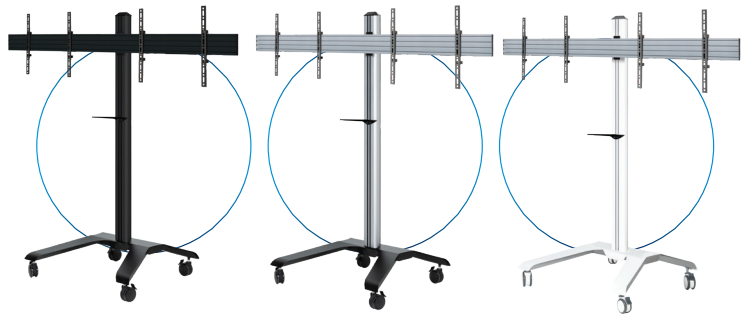

## UNIVERSAL TWIN SCREEN VC TROLLEY FOR SCREENS UP TO 46"

The BT8514 is a premium mounting solution designed to mount two screens side by side for video conferencing applications. The Trolley is supplied with a shelf for VC cameras that can be fitted above or below the screen while integrated cable management hides cables for a smart installation in any environment. Non-marking braked castors allow the trolley to be relocated easily and safely without marking floor surfaces. Screw-in levelling feet for freestanding applications are available separately.

### SPECIFICATION

Recommended screen size	39" - 46"
Max screen width	1318mm per screen
Max load	40kg per screen
VESA® and non-VESA fixings	up to 400 x 400mm
Dimensions (Trolley)	W:1504mm H:1905mm D:863mm
Dimensions (VC Shelf)	W:120mm H:3mm D:235mm
Colour options	Black, Black & Silver or White

### FEATURES

- Universal design suitable for mounting two screens side by side
- High-end aesthetic quality
- Includes VC shelf which can be fitted directly to the column
- VC shelf fits most cameras with 1/4" thread with 100 x 100mm fixing points
- Interface arms include levelling screws to adjust the screen height
- Integrated cable management for a smart installation
- Safety screws help prevent unauthorised screen removal
- Dual colour options available for a modern contemporary look
- Adjustable levelling feet for a freestanding installation are available separately (BT856-FEET)
- Simple 'hook-on' screen installation with all mounting hardware included

46" / 116CM

VESA 400

40KG

↔

◐

SYSTEM X

PER SCREEN

Interface arms include levelling screws to adjust the height of the screen