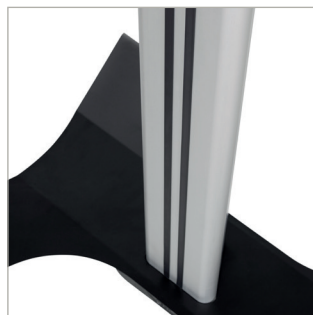

Dual colour options available for a modern contemporary look