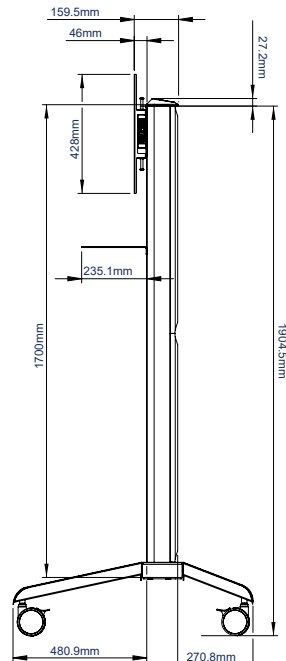

SIDE VIEW

PACKING INFORMATION

PLEASE NOTE, THIS IS A 3 BOX ITEM.

COLOUR:	ORDER REF:	EAN CODE:	CARTON QTY:	CARTON WEIGHT:	CARTON CUBE:
Black	BT8514/B	5019318089282	3	35kg / 8kg / 6kg	0.259cbm / 0.067cbm / 0.036cbm
Black & Silver	BT8514/BS	5019318089299	3	35kg / 8kg / 6kg	0.259cbm / 0.067cbm / 0.036cbm
White	BT8514/W	5019318302954	3	35kg / 8kg / 6kg	0.259cbm / 0.067cbm / 0.036cbm

RELATED PRODUCTS