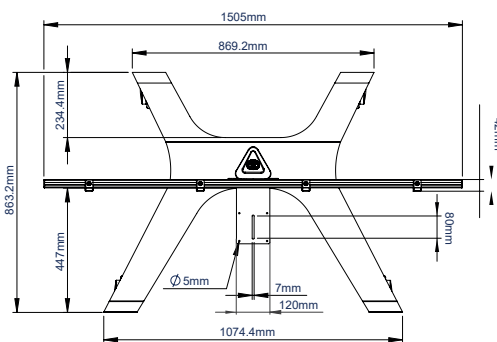

TOP VIEW

PACKING INFORMATION

PLEASE NOTE, THIS IS A 3 BOX ITEM.

COLOUR:	ORDER REF:	EAN CODE:	CARTON QTY:	CARTON WEIGHT:	CARTON CUBE:
Black	BT8514/B	5019318089282	3	35kg / 8kg / 6kg	0.259cbm / 0.067cbm / 0.036cbm
Black & Silver	BT8514/BS	5019318089299	3	35kg / 8kg / 6kg	0.259cbm / 0.067cbm / 0.036cbm
White	BT8514/W	5019318302954	3	35kg / 8kg / 6kg	0.259cbm / 0.067cbm / 0.036cbm