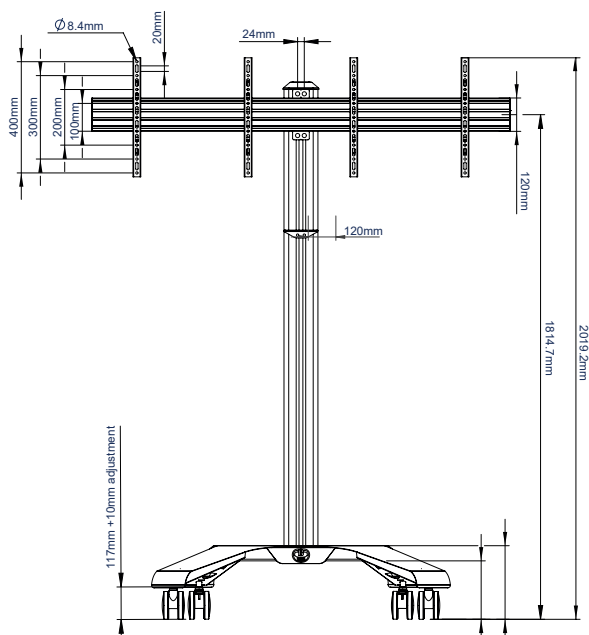

FRONT VIEW

PACKING INFORMATION

PLEASE NOTE, THIS IS A 3 BOX ITEM.

COLOUR:	ORDER REF:	EAN CODE:	CARTON QTY:	CARTON WEIGHT:	CARTON CUBE:
Black	BT8514/B	5019318089282	3	35kg / 8kg / 6kg	0.259cbm / 0.067cbm / 0.036cbm
Black & Silver	BT8514/BS	5019318089299	3	35kg / 8kg / 6kg	0.259cbm / 0.067cbm / 0.036cbm
White	BT8514/W	5019318302954	3	35kg / 8kg / 6kg	0.259cbm / 0.067cbm / 0.036cbm

RELATED PRODUCTS