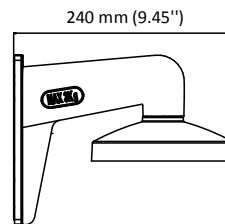

DS-1273ZJ-155-Black

Wall Mount

Feature

- Alloy with surface spray treatment
- The cap facilitates the installation
- Adopts waterproof design

Dimension

Available Model

DS-1273ZJ-155-Black

Parameter

Model	DS-1273ZJ-155-Black
Parameters	Wall Mount
Appearance	Hikvision Black
Material	Alloy
Dimension	Φ 155 mm × 183.5 mm × 240 mm (Φ 6.10" × 7.20" × 9.45")
Weight	Approx. 760 g (1.68 lb.)

Note

- The mount should be installed on the flat surface.
- The wall should be capable of supporting at least 3 times as much as the total weight of the camera and the mount.
- The maximum load capacity of the mount is 3 kg (6.6 lb.).