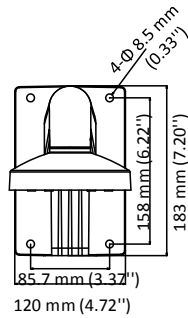

DS-1273ZJ-155-Black

Wall Mount

Feature

- Alloy with surface spray treatment
- The cap facilitates the installation
- Adopts waterproof design

Dimension

Available Model

DS-1273ZJ-155-Black

Parameter

Model	DS-1273ZJ-155-Black
Parameters	Wall Mount
Appearance	Hikvision Black
Material	Alloy
Dimension	Φ 155 mm × 183.5 mm × 240 mm (Φ 6.10" × 7.20" × 9.45")
Weight	Approx. 760 g (1.68 lb.)

Note

- The mount should be installed on the flat surface.
- The wall should be capable of supporting at least 3 times as much as the total weight of the camera and the mount.
- The maximum load capacity of the mount is 3 kg (6.6 lb.).