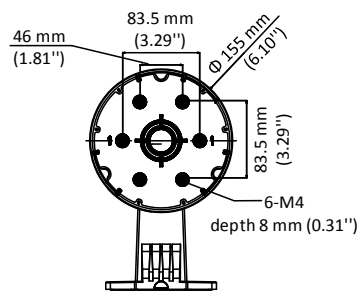

DS-1273ZJ-155-Black

Wall Mount

Feature

- Alloy with surface spray treatment
- The cap facilitates the installation
- Adopts waterproof design

Dimension

Available Model

DS-1273ZJ-155-Black

Parameter

Model	DS-1273ZJ-155-Black
Parameters	Wall Mount
Appearance	Hikvision Black
Material	Alloy
Dimension	Φ 155 mm × 183.5 mm × 240 mm (Φ 6.10" × 7.20" × 9.45")
Weight	Approx. 760 g (1.68 lb.)

Note

- The mount should be installed on the flat surface.
- The wall should be capable of supporting at least 3 times as much as the total weight of the camera and the mount.
- The maximum load capacity of the mount is 3 kg (6.6 lb.).