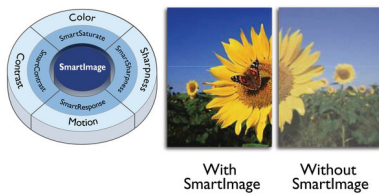

Perfectly designed for your space

- VESA mount allows for flexibility

PHILIPS

LCD monitor
V Line 27" (68.6 cm), 1920 x 1080 (Full HD)

272V8LA/00

Highlights

VA display

The Philips VA LED display uses an advanced multi-domain vertical alignment technology that gives you super-high static contrast ratios for extra-vivid and bright images. While standard office applications are handled with ease, it is especially suitable for photos, web browsing, films, gaming and demanding graphical applications. Its optimised pixel management technology gives you a 178/178 degree extra-wide viewing angle, resulting in crisp images.

SmartImage

SmartImage is an exclusive leading edge Philips technology that analyses the content displayed on your screen and optimises your display performance. This user-friendly interface allows you to select various modes, like Office, Photo, Movie, Game, Economy etc., to fit the application in use. Based on the selection, SmartImage dynamically optimises the contrast, colour saturation and sharpness of images and videos for ultimate display performance. The Economy mode option offers you major power savings. All in real time at the touch of a single button!