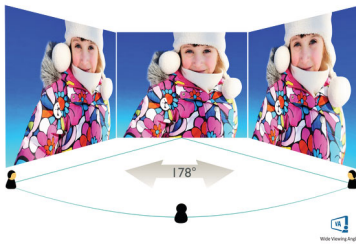

Perfectly designed for your space

- VESA mount allows for flexibility

PHILIPS

LCD monitor
V Line 27" (68.6 cm), 1920 x 1080 (Full HD)

272V8LA/00

Highlights

VA display

The Philips VA LED display uses an advanced multi-domain vertical alignment technology that gives you super-high static contrast ratios for extra-vivid and bright images. While standard office applications are handled with ease, it is especially suitable for photos, web browsing, films, gaming and demanding graphical applications. Its optimised pixel management technology gives you a 178/178 degree extra-wide viewing angle, resulting in crisp images.

Specifications

Picture/Display

- LCD panel type: VA LCD
- Backlight type: W-LED system
- Panel Size: 27 inch/68.6 cm
- Display Screen Coating: Anti-Glare, 3H, Haze 25%
- Effective viewing area: 597.9 (H) x 336.3 (V)
- Aspect ratio: 16:9
- Maximum resolution: 1920 x 1080 @ 75 Hz*
- Pixel Density: 82 PPI
- Response time (typical): 4 ms (GtG)*
- Brightness: 250 cd/m²
- Contrast ratio (typical): 3000:1
- SmartContrast: Mega Infinity DCR
- Pixel pitch: 0.3114 x 0.3114 mm
- Viewing angle: 178° (H)/178° (V), @ C/R > 10
- Flicker-free
- Display colours: 16.7 M
- Scanning Frequency: 30-85 kHz (H)/48-75 Hz (V)
- LowBlue Mode
- EasyRead
- sRGB
- Adaptive sync