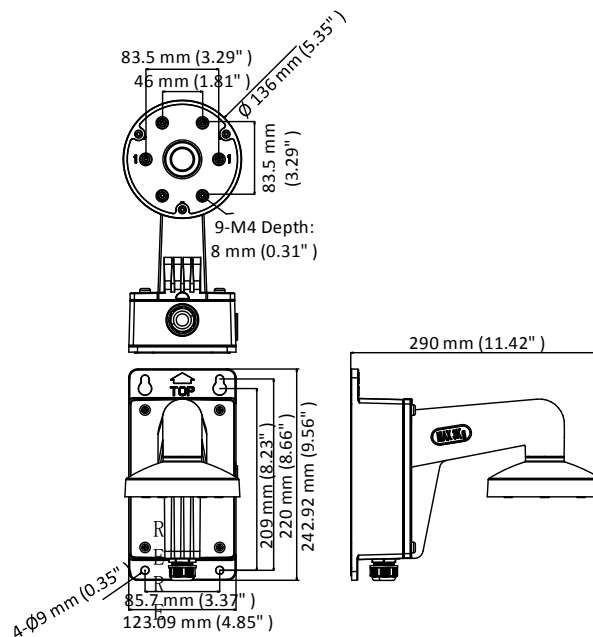

### Wall Mount

#### Dimension

#### Parameter

Model	DS-1273ZJ-135B(Black)
Parameters	Wall Mount
Appearance	Black
Material	Aluminum Alloy
Dimension	123.09 mm × 242.92 mm × 290 mm (4.85" × 9.56" × 11.42")
Weight	1490 g (3.28 lb.)

#### Notes

- The mount should be installed on the flat surface.
- The wall must be capable of supporting at least 3 times as much as the total weight of the camera, and the mount.
- The maximum load capacity of the mount is 4.5 kg (9.9 lb.).