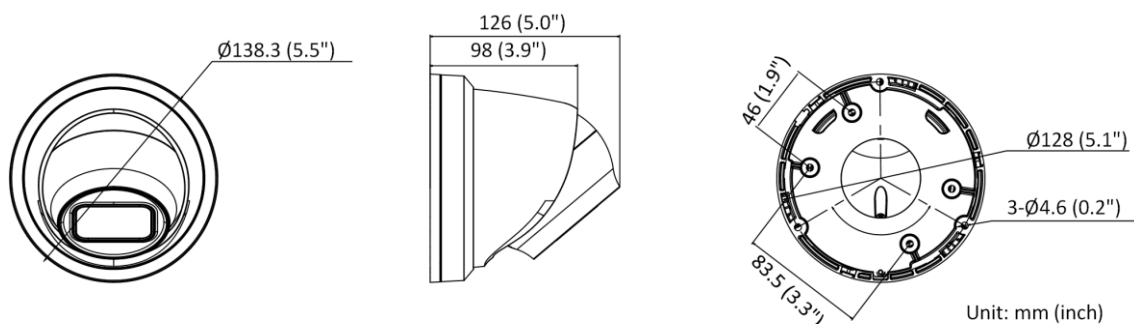

Software Reset	Yes
Storage Conditions	-30 °C to 60 °C (-22 °F to 140 °F). Humidity 95% or less (non-condensing)
Startup and Operating Conditions	-30 °C to 60 °C (-22 °F to 140 °F). Humidity 95% or less (non-condensing)
Power Supply	12 VDC ± 25%, reverse polarity protection PoE: 802.3af, Class 3
Power Consumption and Current	12 VDC, 0.92 A, max. 11 W PoE: (802.3af, 36 V to 57 V), 0.35 A to 0.22 A, max. 12.5 W
Power Interface	Ø5.5 mm coaxial power plug
Material	Aluminum alloy body
Camera Dimension	Ø138.3 × 126 mm (Ø5.4" × 5.0")
Package Dimension	170 × 170 × 150 mm (6.7" × 6.7" × 5.9")
Camera Weight	Approx. 830 g (1.8 lb.)
With Package Weight	Approx. 1115 g (2.5 lb.)
Approval	
EMC	FCC (47 CFR Part 15, Subpart B); CE-EMC (EN 55032: 2015, EN 61000-3-2: 2014, EN 61000-3-3: 2013, EN 50130-4: 2011 +A1: 2014); RCM (AS/NZS CISPR 32: 2015); IC (ICES-003: Issue 6, 2016); KC (KN 32: 2015, KN 35: 2015)
Safety	UL (UL 60950-1); CB (IEC 60950-1:2005 + Am 1:2009 + Am 2:2013); CE-LVD (EN 60950-1:2005 + Am 1:2009 + Am 2:2013); BIS (IS 13252(Part 1):2010+A1:2013+A2:2015)
Environment	CE-RoHS (2011/65/EU); WEEE (2012/19/EU); Reach (Regulation (EC) No 1907/2006)
Protection	IP67 (IEC 60529-2013), IK10 (IEC 62262: 2002)

▪ Available Model

DS-2CD2H23G2-IZS (2.8 to 12 mm)

▪ Dimension