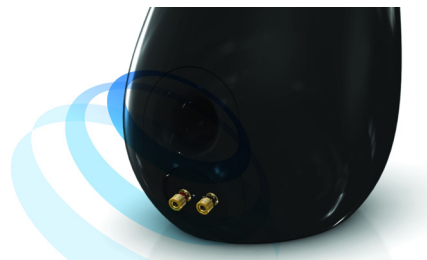

## SoundSphere

Bask in the glory and energy of music as SoundSphere gives you each note as the artist intended. Delivering clear and natural audio, SoundSphere creates a sound impression that is deeper and wider. The result is life-like audio that will make you believe the artists are performing in front of you. Each SoundSphere speaker features a tweeter that hangs above the speaker box. The tweeter is able to emit sound more clearly and in all directions. Precise audio crossover engineering and careful positioning of the woofer to embrace the tweeter ensures minimised interference and even more natural sound.

## SoundCurve

The carefully designed curved back cover of this Philips docking speaker creates a highly effective acoustic structure for sound reproduction. Its clean curve enforces the rigidity of the speaker cabinet, dramatically reducing internal resonance and eliminating the vibration and distortion of sound. You get to enjoy superb crystal-clear sound in stunning-looking speakers.

## Bass-reflex design

Bass-reflex acoustic load uses a bass pipe tuned to the acoustic volume of the speaker box, in order to reproduce deep bass from compact enclosures. The carefully designed profiled bass-pipe helps air flow and allows for deep and impactful bass, even at loud volumes while minimising air turbulence that may cause distortion.