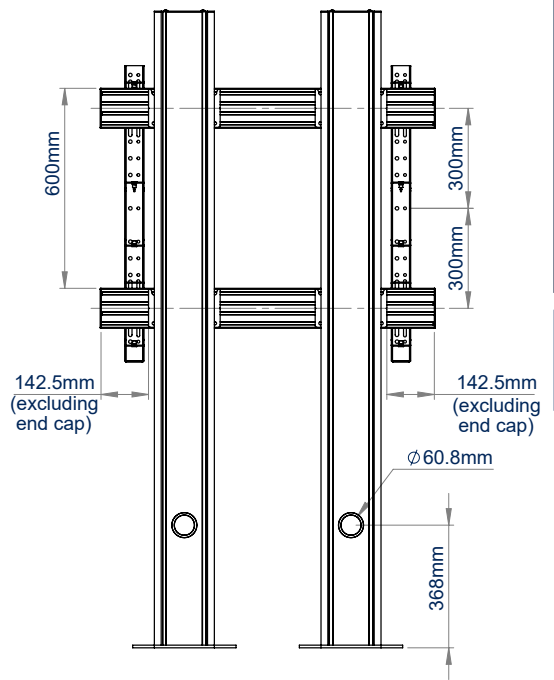

REAR VIEW

ORDER REFERENCE

COLOUR:	ORDER REF:	EAN CODE:
Black	BT8708/B	5019318303623
Silver & Black	BT8708/BS	5019318303630

ACCESSORIES & RELATED PRODUCTS

SS-V1-BT8708-110821