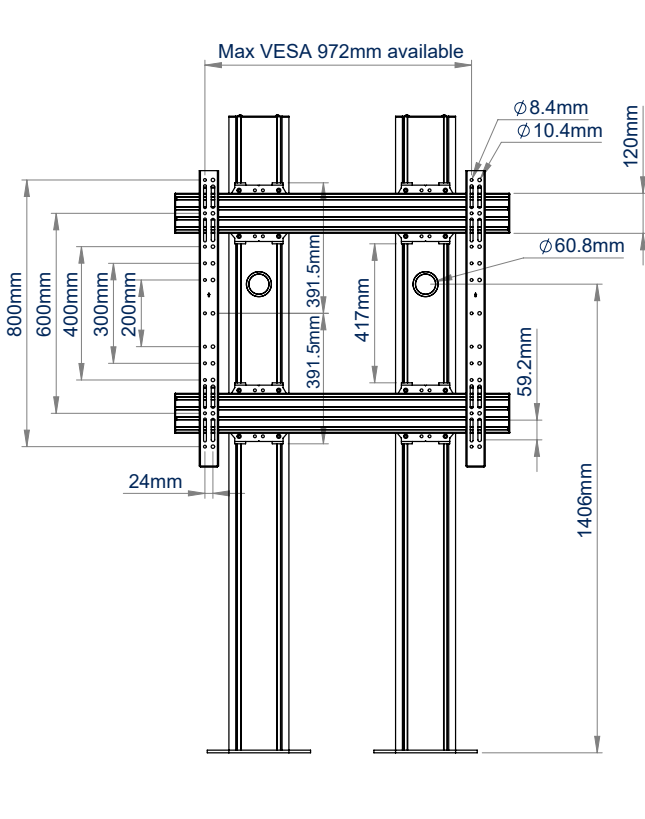

FRONT VIEW

REAR VIEW

ORDER REFERENCE

COLOUR:	ORDER REF:	EAN CODE:
Black	BT8708/B	5019318303623
Silver & Black	BT8708/BS	5019318303630

ACCESSORIES & RELATED PRODUCTS

SS-V1-BT8708-110821