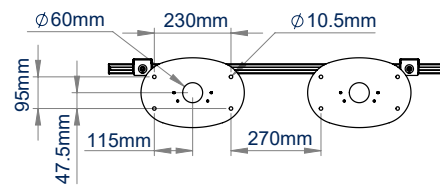

BOTTOM VIEW

ORDER REFERENCE

COLOUR:	ORDER REF:	EAN CODE:
Black	BT8708/B	5019318303623
Silver & Black	BT8708/BS	5019318303630