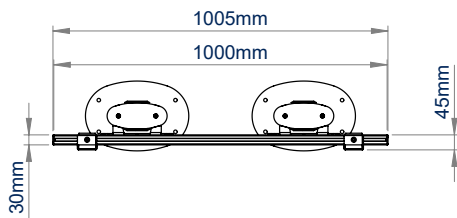

REAR VIEW

TOP VIEW

ORDER REFERENCE

COLOUR:	ORDER REF:	EAN CODE:
Black	BT8708/B	5019318303623
Silver & Black	BT8708/BS	5019318303630

ACCESSORIES & RELATED PRODUCTS

SS-V1-BT8708-110821