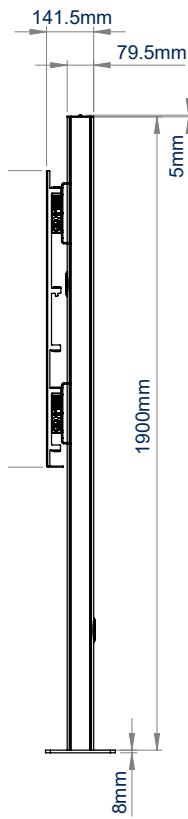

SIDE VIEW

REAR VIEW

ORDER REFERENCE

COLOUR:	ORDER REF:	EAN CODE:
Black	BT8708/B	5019318303623
Silver & Black	BT8708/BS	5019318303630

ACCESSORIES & RELATED PRODUCTS

SS-V1-BT8708-110821