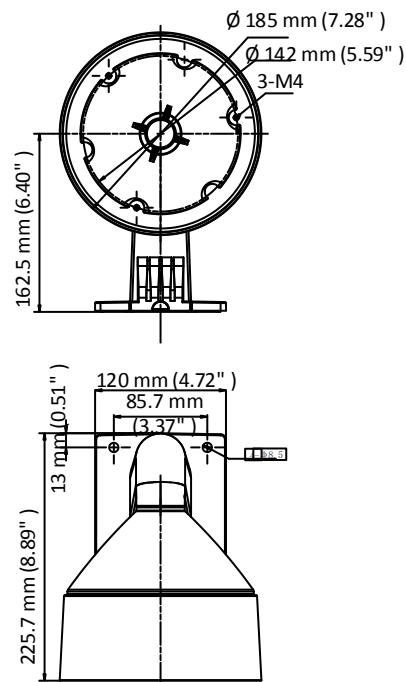

DS-1273ZJ-DM26-Y

Wall Mount

Feature

- Anticorrosion coated aluminum alloy with surface spray treatment
- The cap design facilitates installation

Dimension

Available Model

DS-1273ZJ-DM26-Y

Parameter

Model	DS-1273ZJ-DM26-Y
Parameters	Wall Mount
Appearance	Hikvision White
Material	Aluminum Alloy
Dimension	$\varnothing 185 \text{ mm} \times 225.7 \text{ mm (}\varnothing 7.28" \times 8.89" \text{)}$
Weight	1550 g (3.42 lb.)

Note

- The mount should be installed on the flat surface.
- The wall must be capable of supporting at least 3 times as much as the total weight of the camera and the mount.
- The mount's maximum load capacity is 4.5 kg (9.9 lb.).