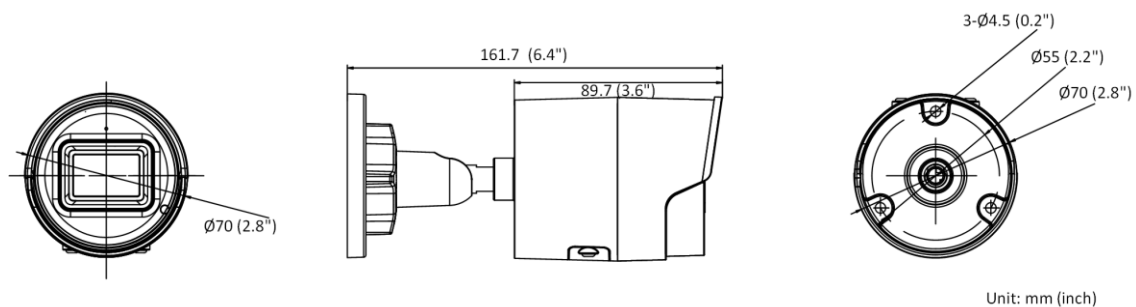

General Function	Anti-flicker, heartbeat, password reset via e-mail, pixel counter
Storage Conditions	-30 °C to 60 °C (-22 °F to 140 °F). Humidity 95% or less (non-condensing)
Startup and Operating Conditions	-30 °C to 60 °C (-22 °F to 140 °F). Humidity 95% or less (non-condensing)
Power Supply	12 VDC ± 25%, reverse polarity protection PoE: (802.3af, 36 V to 57 V), Class 3
Power Consumption and Current	12 VDC, 0.5 A, max. 6 W PoE (802.3af, 36 V to 57 V), 0.2 A to 0.13 A, max. 7 W
Power Interface	Ø5.5 mm coaxial power plug
Camera Dimension	Ø70 × 161.7 mm (Ø2.76" × 6.37")
Package Dimension	216 × 121 × 118 mm (8.6" × 4.8" × 4.7")
Camera Weight	Approx. 490 g (1.1 lb.)
With Package Weight	Approx. 724 g (1.6 lb.)
Approval	
EMC	FCC (47 CFR Part 15, Subpart B); CE-EMC (EN 55032: 2015, EN 61000-3-2: 2014, EN 61000-3-3: 2013, EN 50130-4: 2011 +A1: 2014); RCM (AS/NZS CISPR 32: 2015); IC (ICES-003: Issue 6, 2016); KC (KN 32: 2015, KN 35: 2015)
Safety	UL (UL 60950-1); CB (IEC 60950-1:2005 + Am 1:2009 + Am 2:2013); CE-LVD (EN 60950-1:2005 + Am 1:2009 + Am 2:2013); BIS (IS 13252(Part 1):2010+A1:2013+A2:2015)
Environment	CE-RoHS (2011/65/EU); WEEE (2012/19/EU); Reach (Regulation (EC) No 1907/2006)
Protection	IP67 (IEC 60529-2013)

▪ Available Model

DS-2CD2043G2-I (2.8/4/6 mm)

DS-2CD2043G2-IU (2.8/4/6 mm)

▪ Dimension

- Accessory
- Optional

**DS-1280ZJ-XS
Junction Box**

Distributed by

**HIKVISION®****Headquarters**