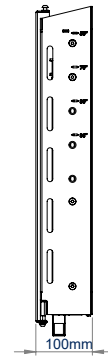

SIDE VIEW

PACKING INFORMATION

COLOUR:	ORDER REF:	EAN CODE:	MASTER CARTON QTY:	INNER CARTON QTY:	MASTER CARTON WEIGHT:	MASTER CARTON CUBE:
Black	BT7885/B	5019318305108	1	0	21.8kg	0.094cbm

ACCESSORIES AND RELATED PRODUCTS

SS-V1-BT7885-260521