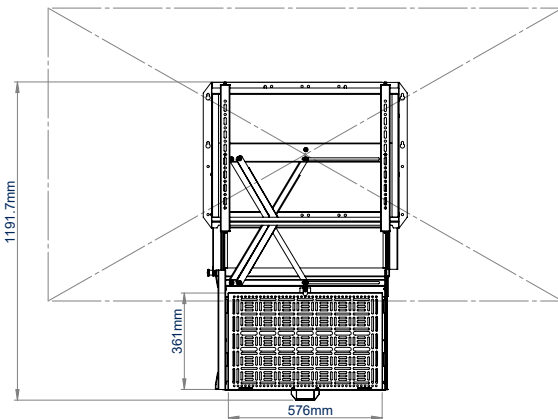

86" SCREEN - OPEN