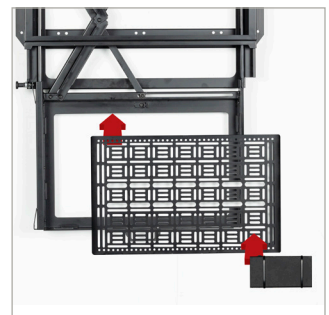

### FEATURES

- Flat screen mount designed to hold & hide AV accessories
- Tool-less, operation & assisted release of the AV storage tray
- Accessories can be accessed without screen removal
- Interface arms include levelling screws to adjust the screen height
- Locks in closed & open positions & can be secured with a padlock (*not included*)
- Keyhole wall mounting for easy installation
- Compatible with B-Tech's System X, Mode-AL columns & B-Tech collars for pole mounted installations

**86"**  
218cm

**VESA 600 x 400**

**70KG**

**8KG**

SCREEN AV EQUIPMENT

All accessories can be accessed, removed or added when in open position without screen removal

Tool-less operation of tray

Screen size markings to adjust mount to fit all screens from 49"-86"

Quick release function of tray so equipment can be easily added, removed or serviced

FRONT VIEW

REAR VIEW

SIDE VIEW

49" SCREEN - OPEN

49" SCREEN - CLOSED

86" SCREEN - OPEN

86" SCREEN - CLOSED

Flat Screen Wall Mount with slide-out AV Storage Tray

Flip-Down AV Storage Tray designed to hold & hide AV accessories behind a screen

Interface Adaptor Arms Increases VESA fixings to 800mm

Ø50mm Pole designed for ceiling, floor or floor-to-ceiling installations