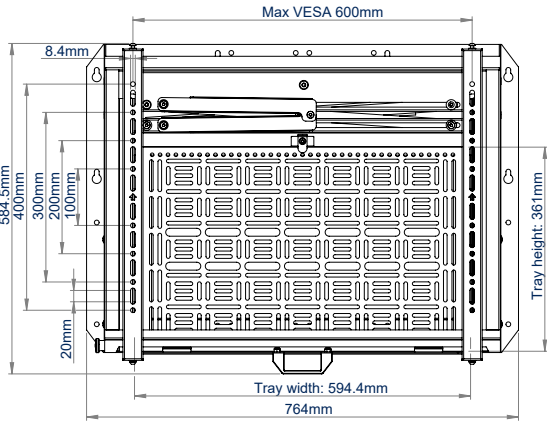

FRONT VIEW

PACKING INFORMATION

COLOUR:	ORDER REF:	EAN CODE:	MASTER CARTON QTY:	INNER CARTON QTY:	MASTER CARTON WEIGHT:	MASTER CARTON CUBE:
Black	BT7885/B	5019318305108	1	0	21.8kg	0.094cbm

ACCESSORIES AND RELATED PRODUCTS

SS-V1-BT7885-260521