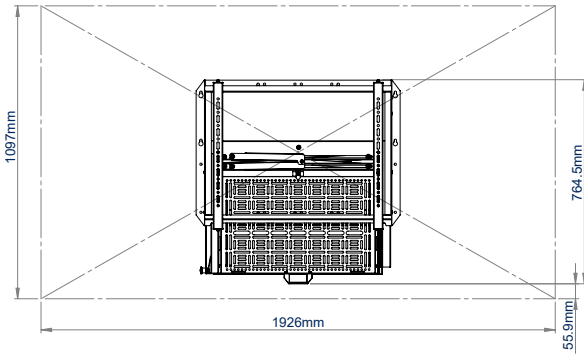

86" SCREEN - CLOSED

PACKING INFORMATION

COLOUR:	ORDER REF:	EAN CODE:	MASTER CARTON QTY:	INNER CARTON QTY:	MASTER CARTON WEIGHT:	MASTER CARTON CUBE:
Black	BT7885/B	5019318305108	1	0	21.8kg	0.094cbm