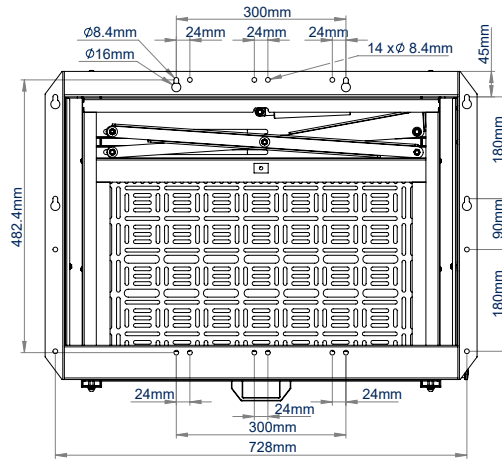

REAR VIEW

PACKING INFORMATION

COLOUR:	ORDER REF:	EAN CODE:	MASTER CARTON QTY:	INNER CARTON QTY:	MASTER CARTON WEIGHT:	MASTER CARTON CUBE:
Black	BT7885/B	5019318305108	1	0	21.8kg	0.094cbm

ACCESSORIES AND RELATED PRODUCTS

SS-V1-BT7885-260521