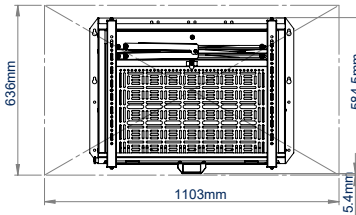

49" SCREEN - CLOSED