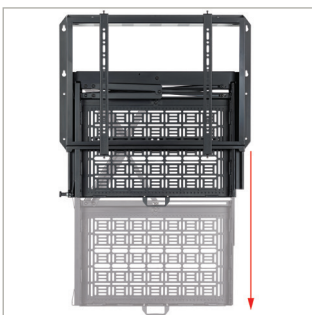

### SPECIFICATION

Recommended screen size	49"-86"
Max screen weight	70kg
VESA® fixings	100 x 100 up to 600 x 400
Depth from wall	100mm
Max storage load	8kg
Max equipment dimensions	H:361 W:575 D:60mm
Max tray drop (from top of mount)	1192mm

### FEATURES

- Flat screen mount designed to hold & hide AV accessories
- Tool-less, operation & assisted release of the AV storage tray
- Accessories can be accessed without screen removal
- Interface arms include levelling screws to adjust the screen height
- Locks in closed & open positions & can be secured with a padlock (*not included*)
- Keyhole wall mounting for easy installation
- Compatible with B-Tech's System X, Mode-AL columns & B-Tech collars for pole mounted installations

**86"**  
218cm

**VESA 600 x 400**

**70KG**

**8KG**

SCREEN AV EQUIPMENT

All accessories can be accessed, removed or added when in open position without screen removal

Tool-less operation of tray

Screen size markings to adjust mount to fit all screens from 49"-86"

Quick release function of tray so equipment can be easily added, removed or serviced

FRONT VIEW

REAR VIEW

SIDE VIEW

49" SCREEN - OPEN

49" SCREEN - CLOSED

86" SCREEN - OPEN

86" SCREEN - CLOSED