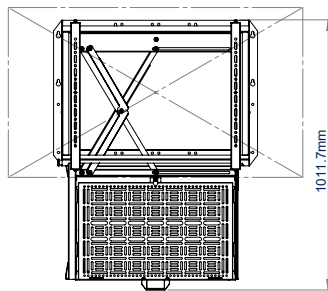

49" SCREEN - OPEN