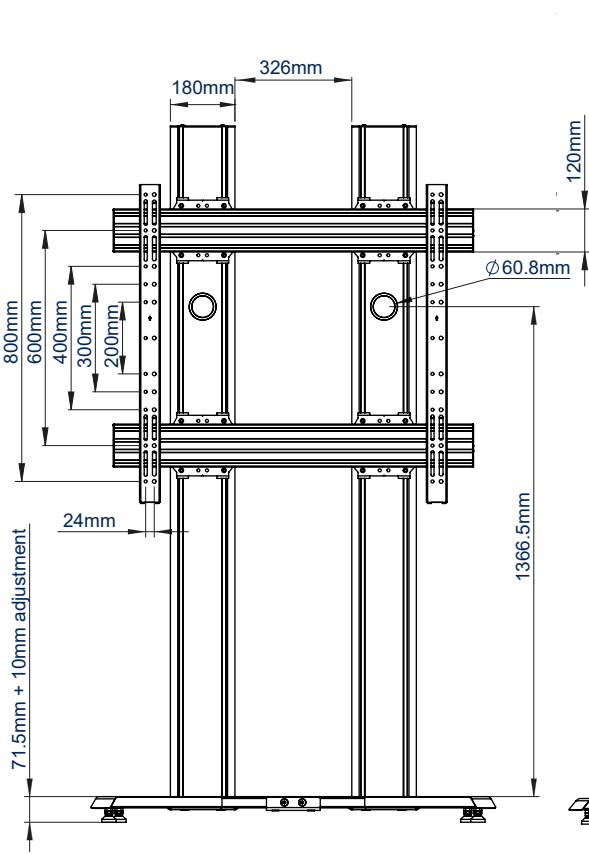

FRONT VIEW

ORDER REFERENCE

COLOUR:	ORDER REF:	EAN CODE:
Black	BT8709/B	5019318303647
Silver & Black	BT8709/BS	5019318303654

ACCESSORIES & RELATED PRODUCTS