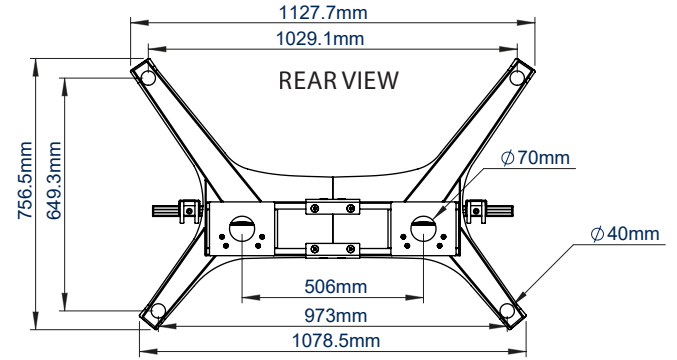

BOTTOM VIEW

ORDER REFERENCE

COLOUR:	ORDER REF:	EAN CODE:
Black	BT8709/B	5019318303647
Silver & Black	BT8709/BS	5019318303654