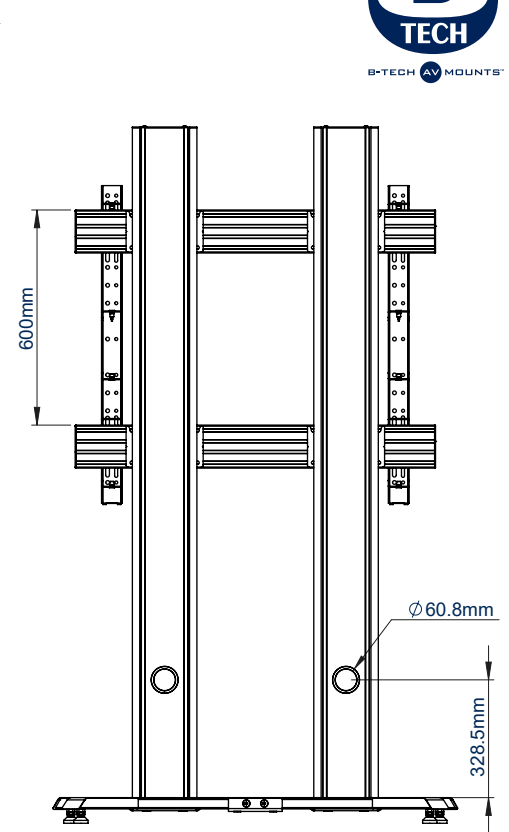

BACK VIEW

ORDER REFERENCE

COLOUR:	ORDER REF:	EAN CODE:
Black	BT8709/B	5019318303647
Silver & Black	BT8709/BS	5019318303654

ACCESSORIES & RELATED PRODUCTS