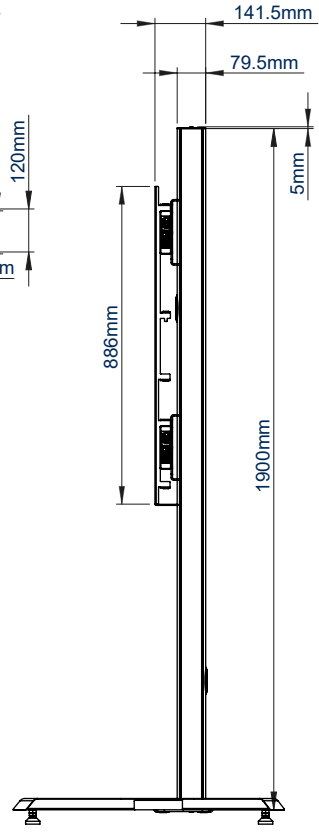

SIDE VIEW

ORDER REFERENCE

COLOUR:	ORDER REF:	EAN CODE:
Black	BT8709/B	5019318303647
Silver & Black	BT8709/BS	5019318303654

ACCESSORIES & RELATED PRODUCTS