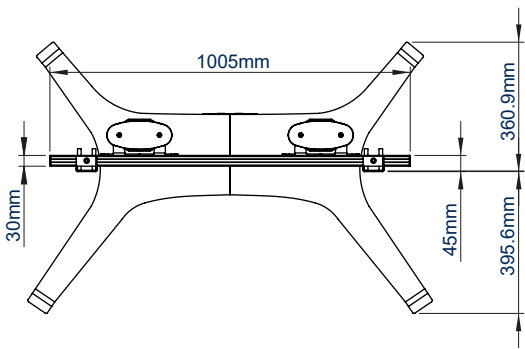

TOP VIEW

ORDER REFERENCE

COLOUR:	ORDER REF:	EAN CODE:
Black	BT8709/B	5019318303647
Silver & Black	BT8709/BS	5019318303654

ACCESSORIES & RELATED PRODUCTS