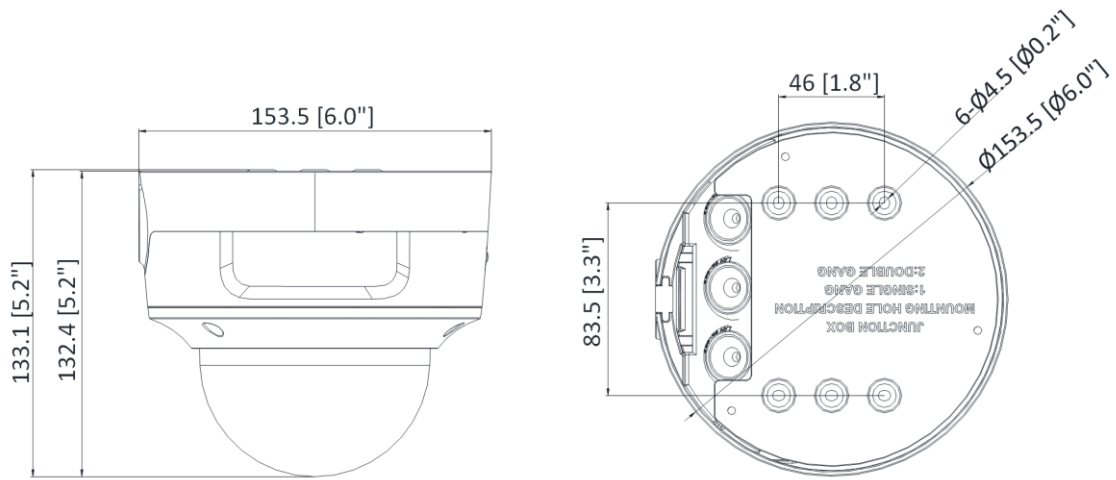

▪ Specification

Camera	
Image Sensor	1/1.8" Progressive Scan CMOS
Min. Illumination	Color: 0.003 Lux @ (F1.4, AGC ON), B/W: 0 Lux with IR
Shutter Speed	1/3 s to 1/100,000 s
Slow Shutter	Yes
P/N	P/N
Wide Dynamic Range	120 dB
Day & Night	IR cut filter
Angle Adjustment	Pan: 0° to 355°, tilt: 0° to 75°, rotate: 0° to 355°
Power-off Memory	Yes
Lens	
Lens Type	Varifocal lens, motorized lens, 2.8 to 12 mm
Iris Type	Fixed
Focal Length & FOV	2.8 to 12 mm: horizontal FOV 108° to 46°, vertical FOV 58° to 26°, diagonal FOV 127° to 52°
Aperture	F1.4
Lens Mount	Ø14
DORI	
DORI	2.8 to 12 mm: Wide: D: 86.0 m, O: 34.1 m, R: 17.2 m, I: 8.6 m Tele: D: 214.0 m, O: 84.9 m, R: 42.8 m, I: 21.4 m
Illuminator	
Supplement Light Type	IR
IR Range	Up to 40 m
IR Wavelength	850 nm
Smart Supplement Light	Yes
Video	
Max. Resolution	3840 × 2160
Main Stream	50 Hz: 25 fps (3840 × 2160, 3200 × 1800, 2688 × 1520, 1920 × 1080, 1280 × 720) 60 Hz: 24 fps (3840 × 2160) 30 fps (3200 × 1800, 2688 × 1520, 1920 × 1080, 1280 × 720)
Sub-Stream	50 Hz: 25 fps (640 × 480, 640 × 360) 60 Hz: 30 fps (640 × 480, 640 × 360)
Third Stream	50 Hz: 10 fps (1920 × 1080, 1280 × 720, 640 × 480, 640 × 360) 60 Hz: 10 fps (1920 × 1080, 1280 × 720, 640 × 480, 640 × 360) *Third stream is supported under certain settings.
Video Compression	Main stream: H.265/H.264/H.264+/H.265+ Sub-stream: H.265/H.264/MJPEG Third stream: H.265/H.264 *Third stream is supported under certain settings.
Video Bit Rate	32 Kbps to 16 Mbps
H.264 Type	Baseline Profile/Main Profile/High Profile
H.265 Type	Main Profile

▪ Available Model

DS-2CD2786G2-IZS (2.8 to 12 mm)

▪ **Dimension**

Unit: mm (inch)

▪ **Accessory**

▪ **Optional**

DS-1476ZJ-SUS Corner Mount	DS-1473ZJ-155 Wall Mount	DS-1227ZJ-DM37 In-ceiling Mount	DS-1471ZJ-155 Pendant Mount	DS-1475ZJ-SUS Vertical Pole Mount
				
DS-1473ZJ-155B Wall Mount				
				