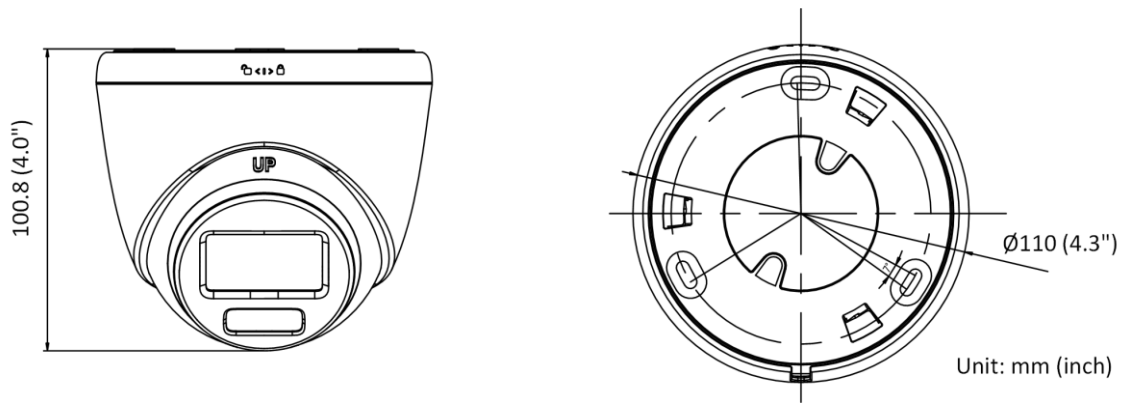

▪ **Dimension**

▪ **Accessory**

DS-1275ZJ-SUS
Vertical Pole Mount

DS-1272ZJ-110-TRS
Wall Mount