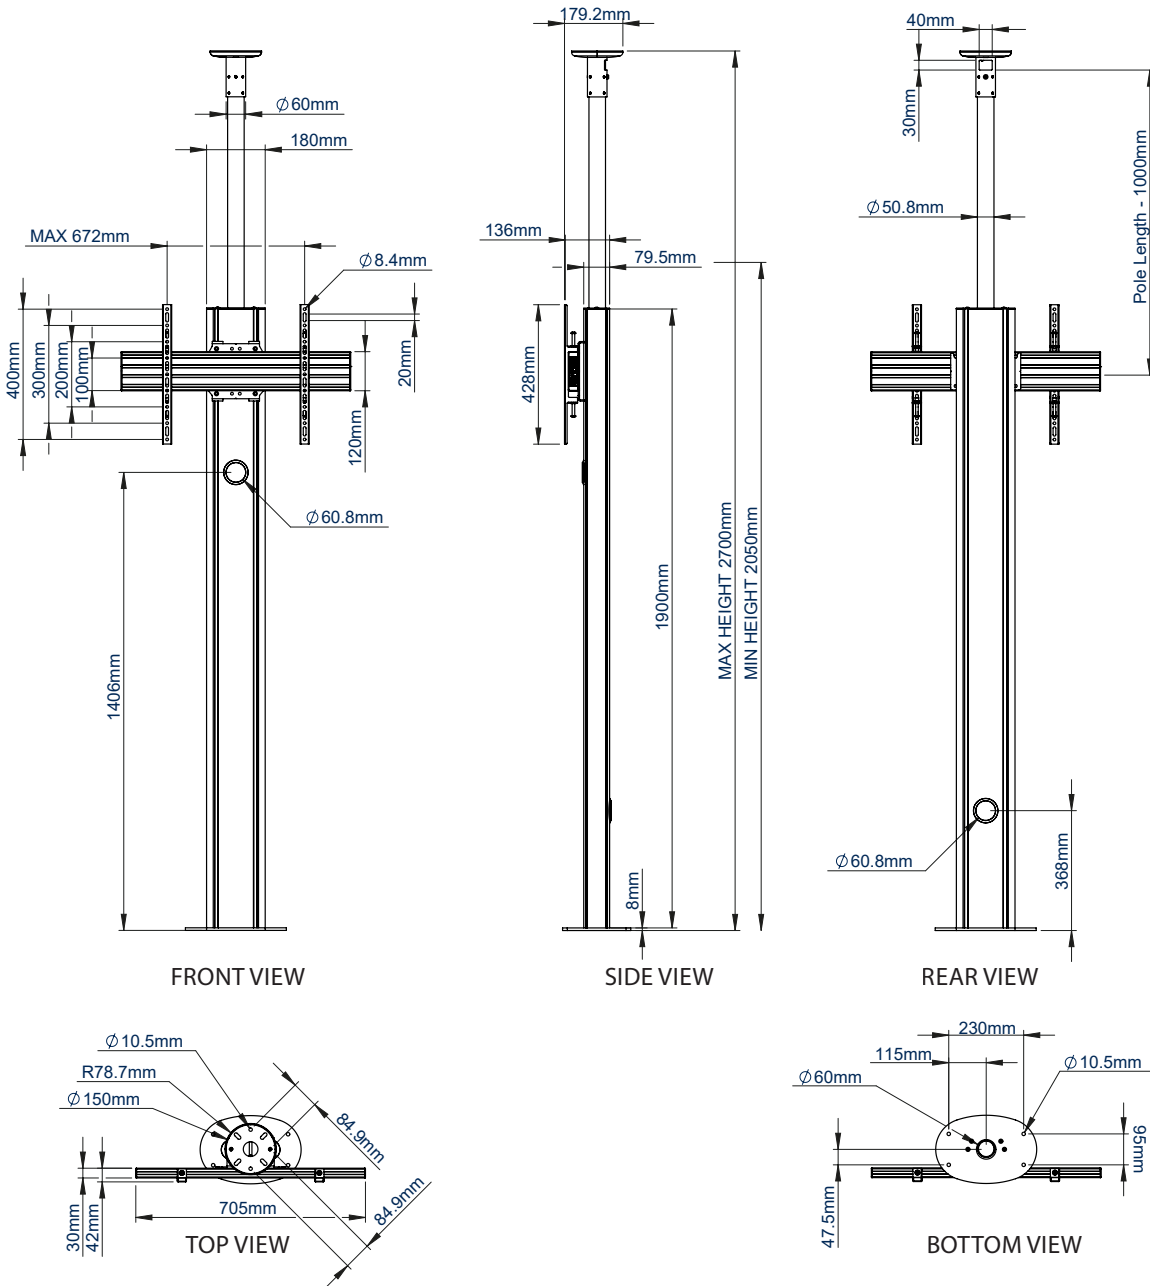

ORDER REFERENCE

COLOUR:	ORDER REF:	EAN CODE:
Black	BT8702/B	5019318303057
Silver & Black	BT8702/BS	5019318303064

ACCESSORIES & RELATED PRODUCTS

BT8390-SA	BT7863	BT7884	BT8701

Adjustable Accessory Mounting Arm
Ideal for VC cameras when used with BT7863

Small AV Accessory Shelf for use with BT8390-SA to mount VC cameras

Flip-Down AV Storage Tray designed to hold & hide AV accessories & power supplies

Premium Floor-To-Wall Single Screen UC Stand - 2M for screens up to 70"