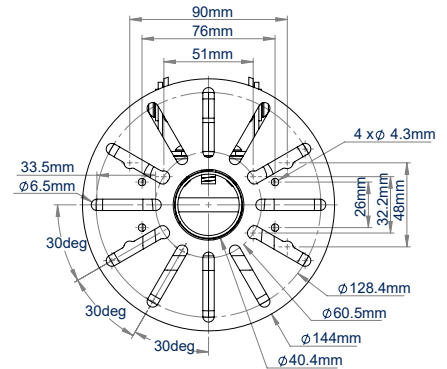

CCTV CAMERA MOUNT
BOTTOM VIEW

PACKING INFORMATION

COLOUR:	ORDER REF:	EAN CODE:
White	BT5963-FD100W	5019318304958
White	BT5963-FD200W	5019318304965