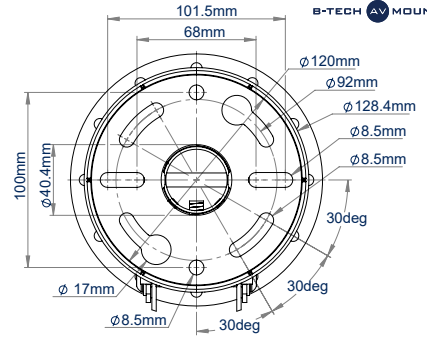

CEILING PLATE
TOP VIEW