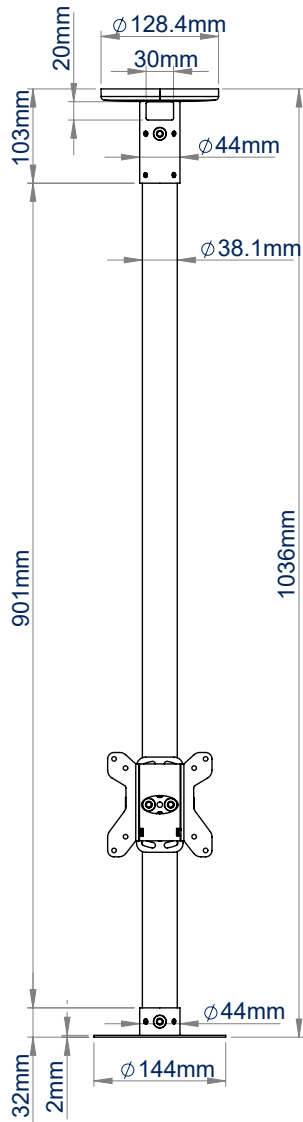

BT5963-FD100
FRONT VIEW