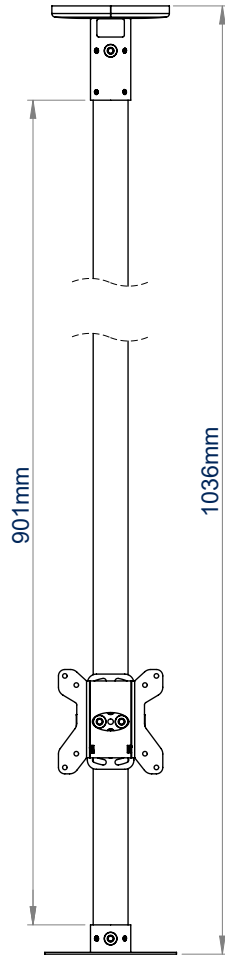

BT5963-FD200
FRONT VIEW