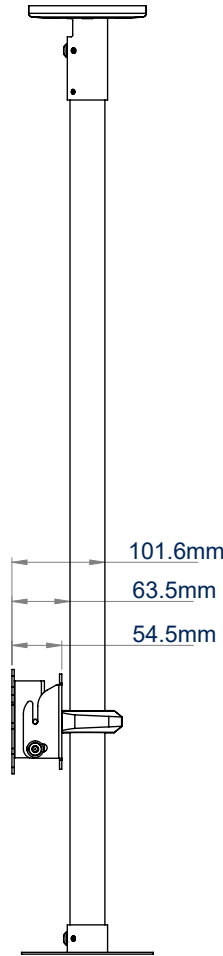

BT5963-FD200
FRONT VIEW

SIDE VIEW

PACKING INFORMATION

COLOUR:	ORDER REF:	EAN CODE:
White	BT5963-FD100W	5019318304958
White	BT5963-FD200W	5019318304965

RELATED PRODUCTS