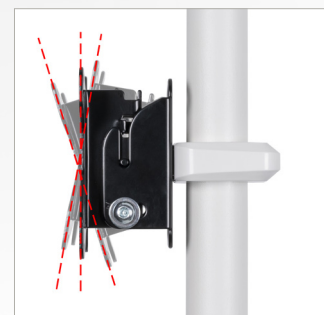

**MOUNT A
SMALL-MEDIUM
SIZED DOME
CAMERA &
DISPLAY**

BT5963

CCTV CEILING MOUNT FOR A TILTED FLAT SCREEN & DOME CAMERA

SYSTEM **V**™

BT5963-FD100
1 metre length

BT5963-FD200
2 metre length

The BT5963 is a CCTV ceiling mount designed for a small to medium-sized dome security camera and a small, tilted flat screen display. Available with a 1 or 2 metre ceiling drop, the BT5963 features integrated cable management allowing cables to run through the centre of the pole and out through either the top or side of the ceiling mount, ensuring finished installations are neat and tidy. For longer drops, the pole length can be extended with a joiner (BT5924) and additional poles (BT5935) from the System V Range, whilst accessories such as a flat screen can be added with the use of a ø38mm accessory collar (BT5952) and compatible screen mount.

FEATURES

- Mounts a dome camera and small flat screen to the ceiling
- Available in a choice of two different drop lengths
- Easy tilt adjustment of screen
- Multiple grub screws allow micro-adjustment of the pole to ensure a perfectly angled drop
- Safety bolts ensure pole and camera mount are securely joined
- Integrated cable management allows cables to pass through the centre of the pole to the screen mount and out through the top or side of the ceiling mount

SCREEN CAMERA

Mounts a dome camera and small flat screen to the ceiling

Integrated cable management through the top or side of the ceiling mount

Multiple mounting points for cameras with fixing points up to 127.5mm apart

Easy tilt adjustment of screen

BT5963-FD100
FRONT VIEW

BT5963-FD200
FRONT VIEW

SIDE VIEW

CEILING PLATE
TOP VIEW

SCREEN MOUNT
FRONT VIEW

CCTV CAMERA MOUNT
BOTTOM VIEW

PACKING INFORMATION