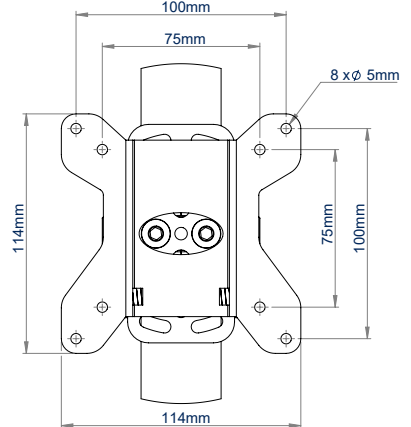

SCREEN MOUNT
FRONT VIEW