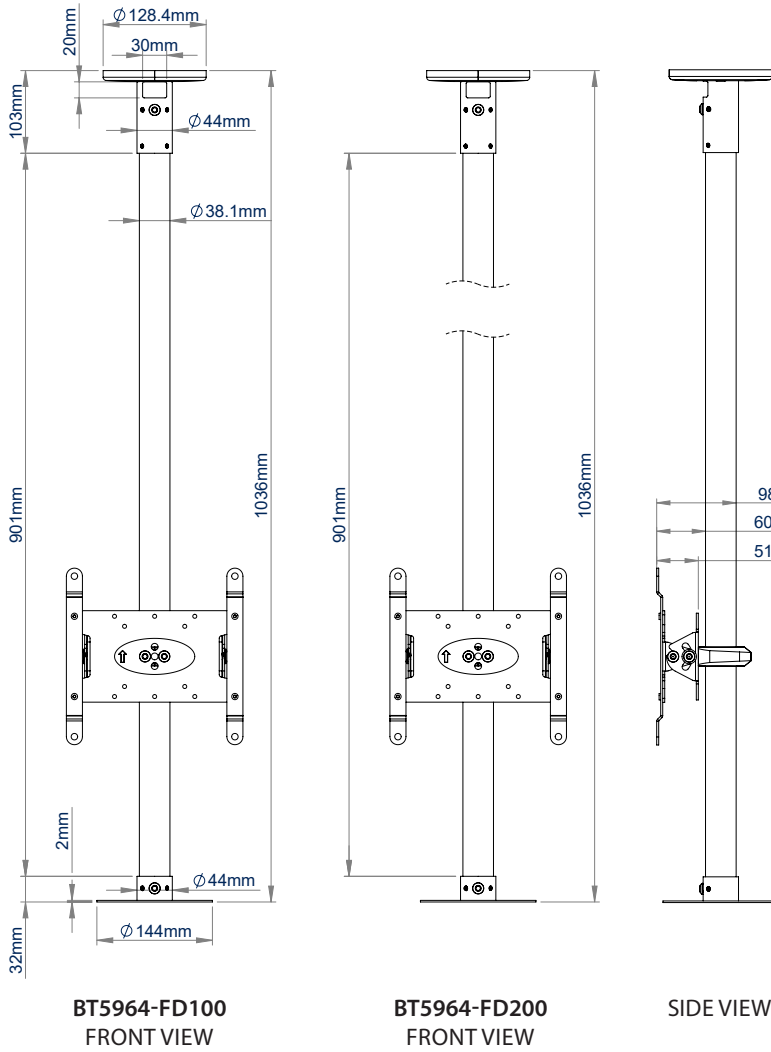

PACKING INFORMATION

COLOUR:	ORDER REF:	EAN CODE:
White	BT5964-FD100W	5019318304972
White	BT5964-FD200W	5019318304989