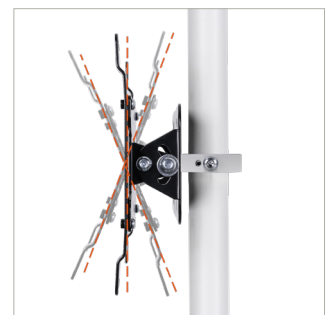

Easy tilt adjustment of screen