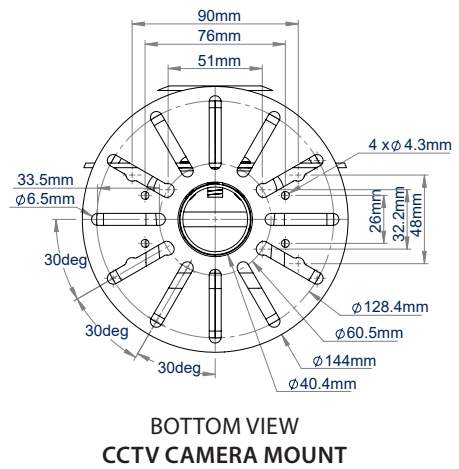

PACKING INFORMATION

COLOUR:	ORDER REF:	EAN CODE:
White	BT5964-FD100W	5019318304972
White	BT5964-FD200W	5019318304989