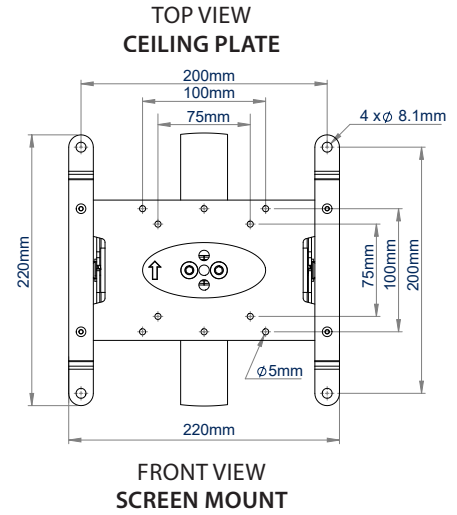

PACKING INFORMATION

COLOUR:	ORDER REF:	EAN CODE:
White	BT5964-FD100W	5019318304972
White	BT5964-FD200W	5019318304989