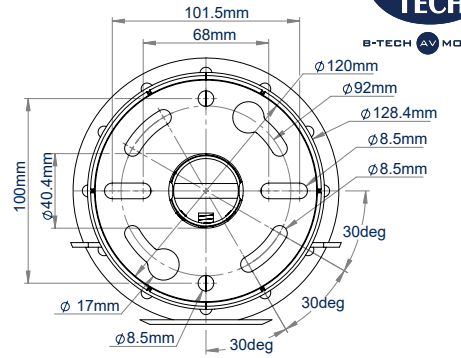

PACKING INFORMATION

COLOUR:	ORDER REF:	EAN CODE:
White	BT5964-FD100W	5019318304972
White	BT5964-FD200W	5019318304989