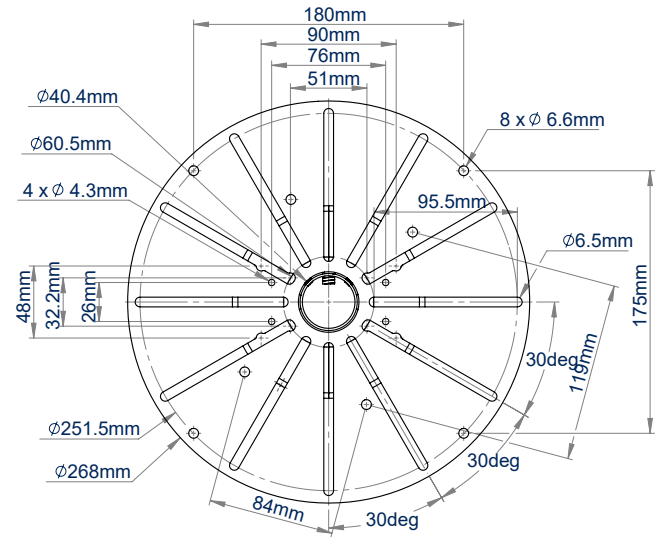

CCTV CAMERA MOUNT
BOTTOM VIEW

PACKING INFORMATION

COLOUR:	ORDER REF:	EAN CODE:
White	BT5961-FD100W	5019318304910
White	BT5961-FD200W	5019318304927