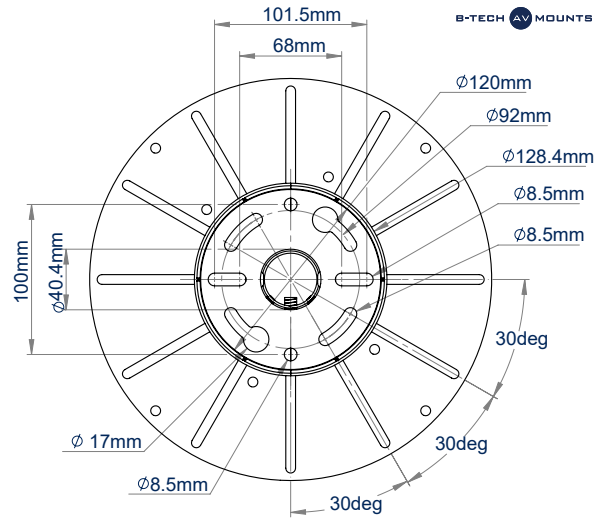

CEILING PLATE
TOP VIEW