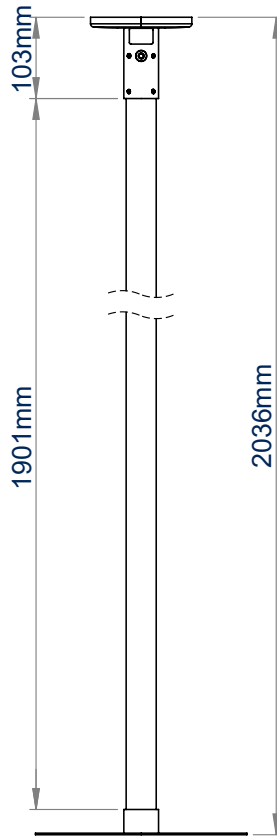

BT5961-FD200
FRONT VIEW