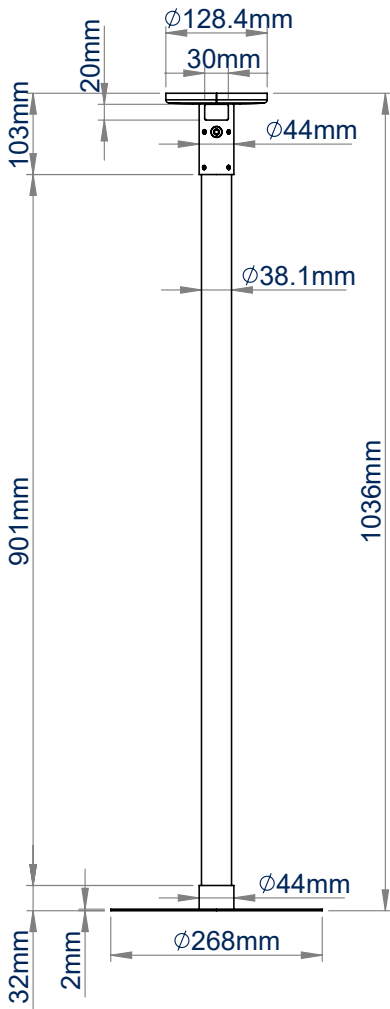

BT5961-FD100
FRONT VIEW