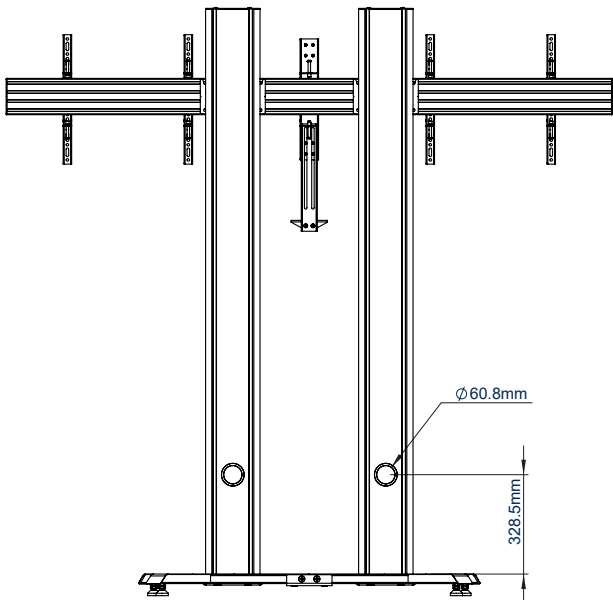

REAR VIEW

ORDER REFERENCE

COLOUR:	ORDER REF:	EAN CODE:
Black	BT8712/B	5019318303708
Silver & Black	BT8712/BS	5019318303715

ACCESSORIES & RELATED PRODUCTS