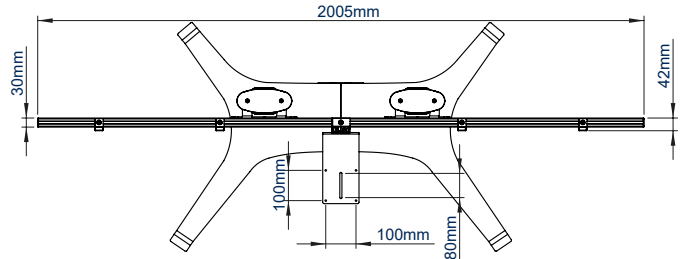

TOP VIEW

ORDER REFERENCE

COLOUR:	ORDER REF:	EAN CODE:
Black	BT8712/B	5019318303708
Silver & Black	BT8712/BS	5019318303715

ACCESSORIES & RELATED PRODUCTS