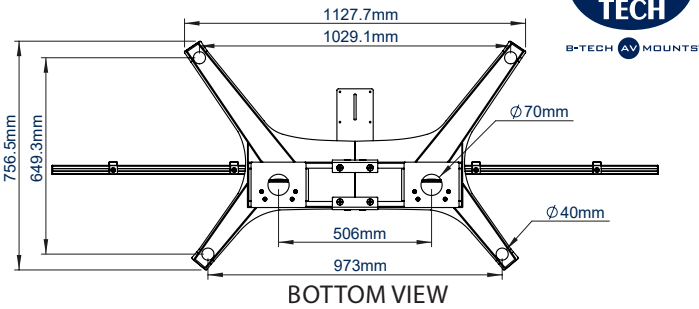

BOTTOM VIEW