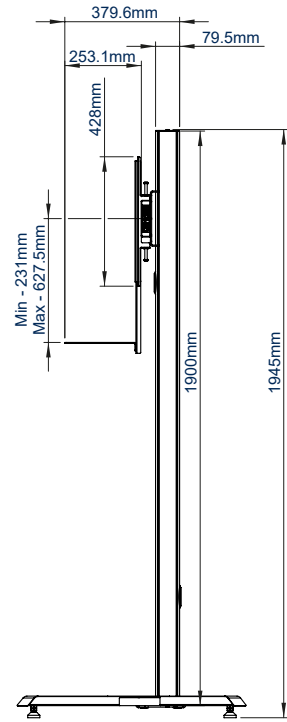

SIDE VIEW

ORDER REFERENCE

COLOUR:	ORDER REF:	EAN CODE:
Black	BT8712/B	5019318303708
Silver & Black	BT8712/BS	5019318303715