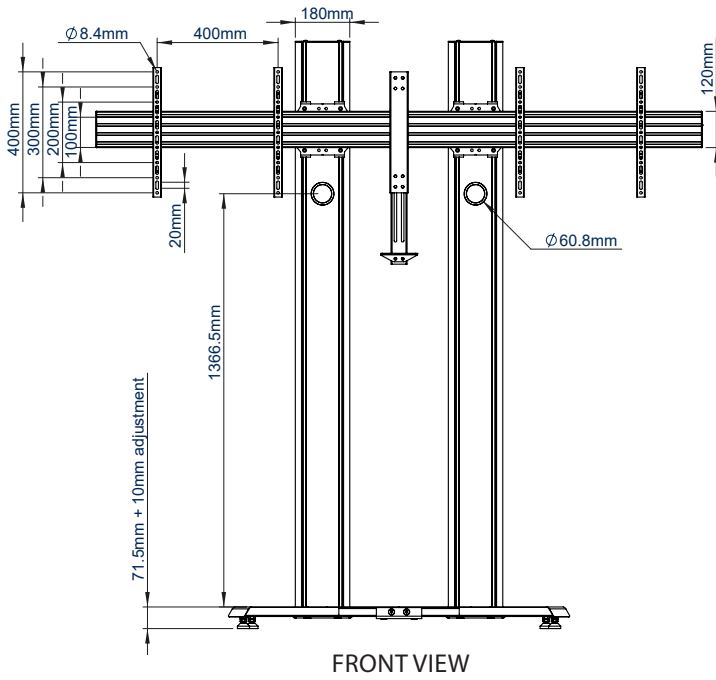

FRONT VIEW

ORDER REFERENCE

COLOUR:	ORDER REF:	EAN CODE:
Black	BT8712/B	5019318303708
Silver & Black	BT8712/BS	5019318303715

ACCESSORIES & RELATED PRODUCTS