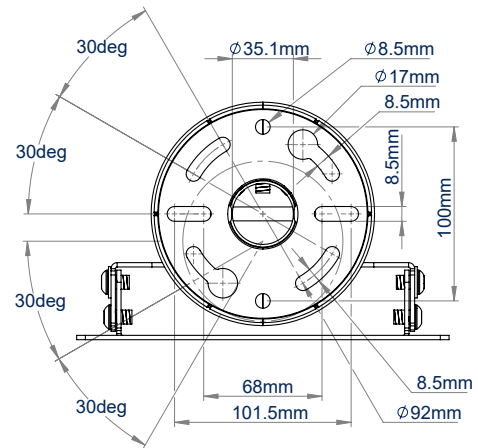

BT5972-FD200
SIDE VIEW
(WITHOUT INCLUDED VESA 200 ADAPTORS)

CEILING MOUNT
TOP VIEW

PACKING INFORMATION

COLOUR:	ORDER REF:	EAN CODE:
White	BT5972-FD100W	5019318305054
White	BT5972-FD200W	5019318305061