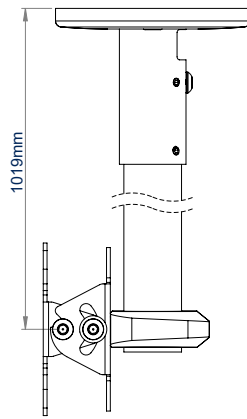

REAR VIEW
(WITHOUT INCLUDED VESA 200 ADAPTORS)

PACKING INFORMATION

COLOUR:	ORDER REF:	EAN CODE:
White	BT5972-FD100W	5019318305054
White	BT5972-FD200W	5019318305061

RELATED PRODUCTS