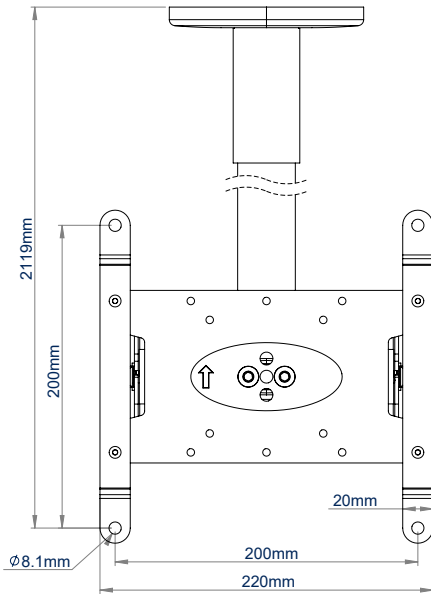

BT5972-FD100
SIDE VIEW
(WITHOUT INCLUDED VESA 200 ADAPTORS)

BT5972-FD200
FRONT VIEW
(WITH INCLUDED VESA 200 ADAPTORS)