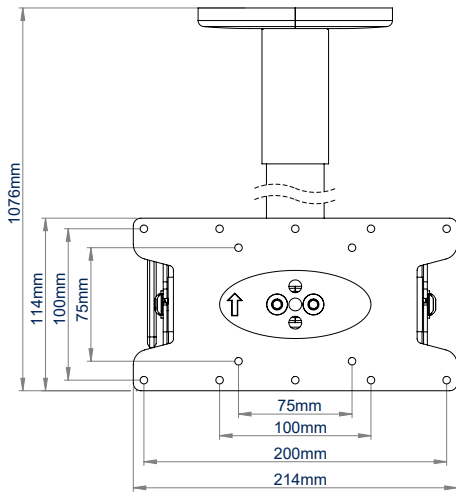

BT5972-FD100
SIDE VIEW
(WITHOUT INCLUDED VESA 200 ADAPTORS)

BT5972-FD100
FRONT VIEW
(WITHOUT INCLUDED VESA 200 ADAPTORS)