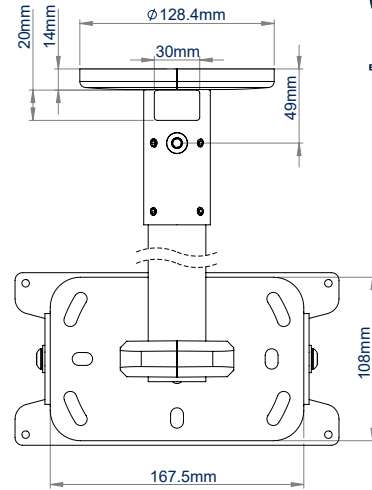

REAR VIEW
(WITHOUT INCLUDED VESA 200 ADAPTORS)