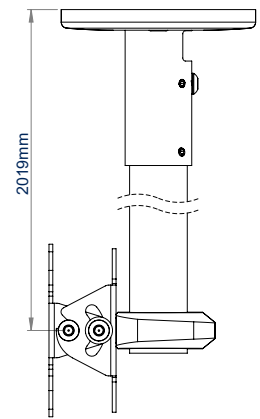

REAR VIEW
(WITHOUT INCLUDED VESA 200 ADAPTORS)

PACKING INFORMATION

COLOUR:	ORDER REF:	EAN CODE:
White	BT5972-FD100W	5019318305054
White	BT5972-FD200W	5019318305061

RELATED PRODUCTS