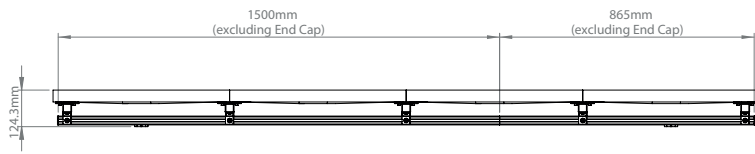

TOP VIEW

REAR VIEW

PACKING INFORMATION

COLOUR:	ORDER REF:	EAN CODE:
Silver	BT93INFWP-W-4X4/S	5019318303258

RELATED PRODUCTS