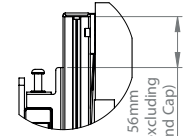

REAR VIEW

DETAIL C

PACKING INFORMATION

COLOUR:	ORDER REF:	EAN CODE:
Silver	BT93INFWP-W-4X4/S	5019318303258

RELATED PRODUCTS