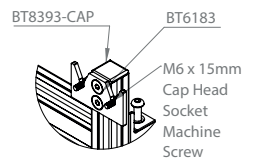

REAR VIEW

DETAIL E

PACKING INFORMATION

COLOUR:	ORDER REF:	EAN CODE:
Silver	BT93INFWP-W-4X4/S	5019318303258

RELATED PRODUCTS