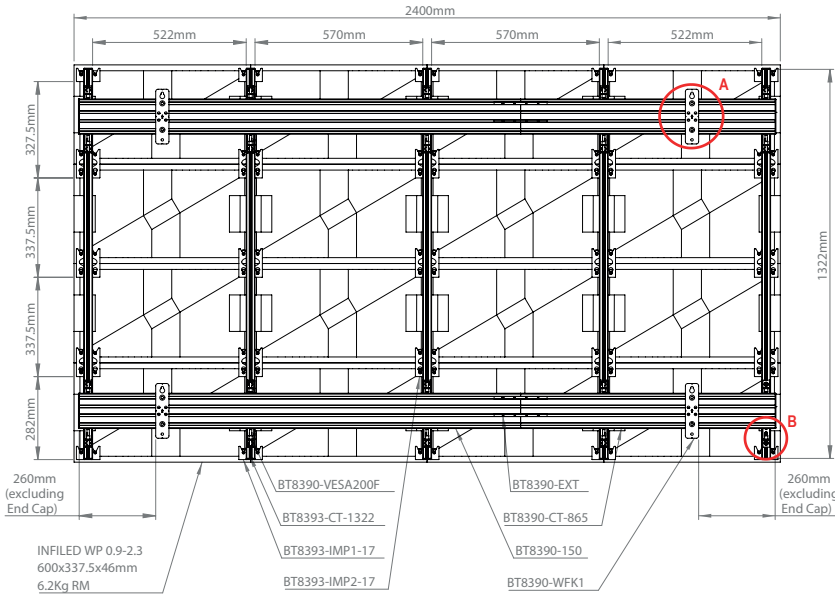

REAR VIEW

PACKING INFORMATION

COLOUR:	ORDER REF:	EAN CODE:
Silver	BT93INFWP-W-4X4/S	5019318303258

RELATED PRODUCTS