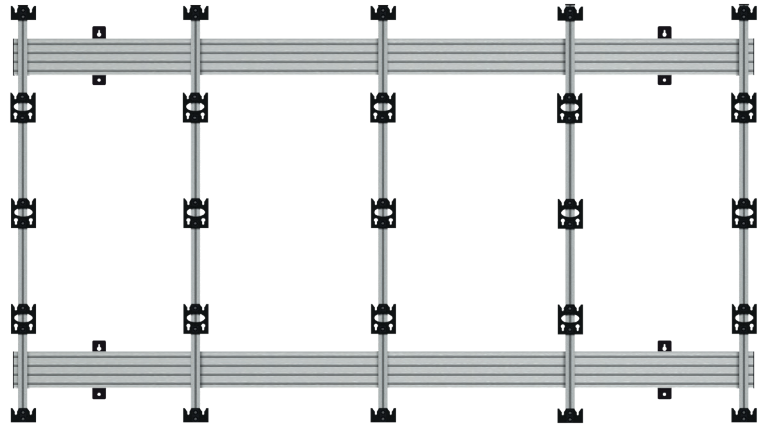

BT93INFWP-W-4X4 WALL MOUNT FOR INFILED WP SERIES 4X4 DVLED VIDEOWALL

The BT93INFWP-W-4X4 is a wall mounting solution designed specifically to mount INFILED WP-Series DVLED panels in a 4x4 videowall configuration. A high-end aesthetic, anodised aluminium finish and integrated cable management ensures a smart & stylish installation which is quick & simple to install.

SPECIFICATION

Panel fixing method	Rear mounted
Colour (mounting frame)	Silver
For indoor use only	

FEATURES

- Designed and configured specifically for INFILED WP-Series DVLED panels
- Keyhole mounting plates allow for easy rear fixed mounting
- Open frame allows panel access for servicing and maintenance
- Integrated cable management for tidy install
- Freestanding, mobile, bolt-down and ceiling mounted versions also available
- All mounting hardware included

Close to the wall install - Only 124mm from the wall to the front of the panel

TOP VIEW

DETAIL A

DETAIL B

REAR VIEW

SIDE VIEW

DETAIL C

DETAIL D

DETAIL E

ISOMETRIC VIEW

PACKING INFORMATION

COLOUR:	ORDER REF:	EAN CODE:
Silver	BT93INFWP-W-4X4/S	5019318303258

RELATED PRODUCTS

Wall Mount for INFILED WP Series 5x5 DVLED Videowall

Ceiling Mount for INFILED WP Series 4x4 DVLED Videowall