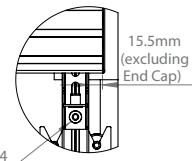

DETAIL B

REAR VIEW

PACKING INFORMATION

COLOUR:	ORDER REF:	EAN CODE:
Silver	BT93INFWP-W-4X4/S	5019318303258

RELATED PRODUCTS