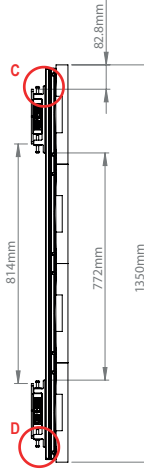

REAR VIEW

SIDE VIEW

PACKING INFORMATION

COLOUR:	ORDER REF:	EAN CODE:
Silver	BT93INFWP-W-4X4/S	5019318303258

RELATED PRODUCTS