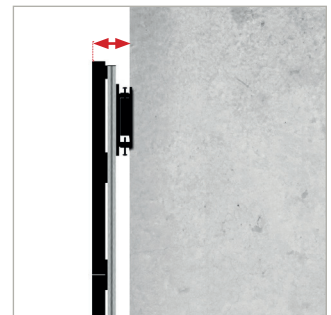

BT93INFWP-W-4X4 WALL MOUNT FOR INFILED WP SERIES 4X4 DVLED VIDEOWALL

The BT93INFWP-W-4X4 is a wall mounting solution designed specifically to mount INFILED WP-Series DVLED panels in a 4x4 videowall configuration. A high-end aesthetic, anodised aluminium finish and integrated cable management ensures a smart & stylish installation which is quick & simple to install.

SPECIFICATION

Panel fixing method	Rear mounted
Colour (mounting frame)	Silver
For indoor use only	

FEATURES

- Designed and configured specifically for INFILED WP-Series DVLED panels
- Keyhole mounting plates allow for easy rear fixed mounting
- Open frame allows panel access for servicing and maintenance
- Integrated cable management for tidy install
- Freestanding, mobile, bolt-down and ceiling mounted versions also available
- All mounting hardware included

Close to the wall install - Only 124mm from the wall to the front of the panel

TOP VIEW

DETAIL A

DETAIL B

REAR VIEW

SIDE VIEW

DETAIL C

DETAIL D