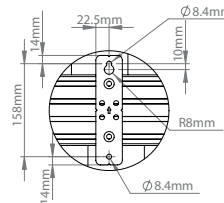

DETAIL A

REAR VIEW

PACKING INFORMATION

COLOUR:	ORDER REF:	EAN CODE:
Silver	BT93INFWP-W-4X4/S	5019318303258

RELATED PRODUCTS