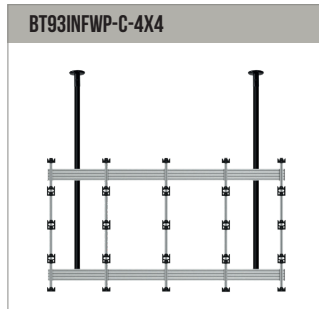

Ceiling Mount for INFILED WP Series 4x4 DVLED Videowall