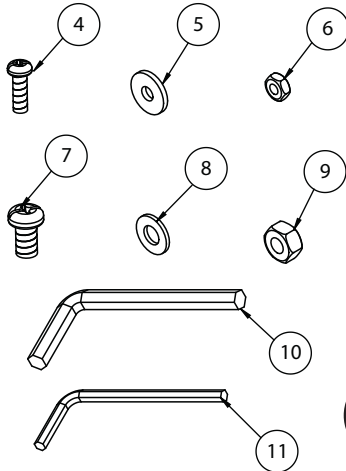

# BT5911

## LARGE DOME SECURITY CAMERA MOUNT

USE WITH A BT5935 POLE

### PARTS LIST

ITEM	DESCRIPTION	QTY
1	INTERFACE	1
2	M8 x 10mm HEX SCREW	1
3	M6 x 5mm HEX GRUB SCREW	2
4	M4 x 12mm SCREW	4
5	M4 METAL WASHER	4
6	M4 NUT	4
7	M6 x 10mm SCREW	4
8	M6 WASHER	4
9	M6 NUT	4
10	5AF HEX KEY	1
11	3AF HEX KEY	1

## LARGE DOME SECURITY CAMERA MOUNT