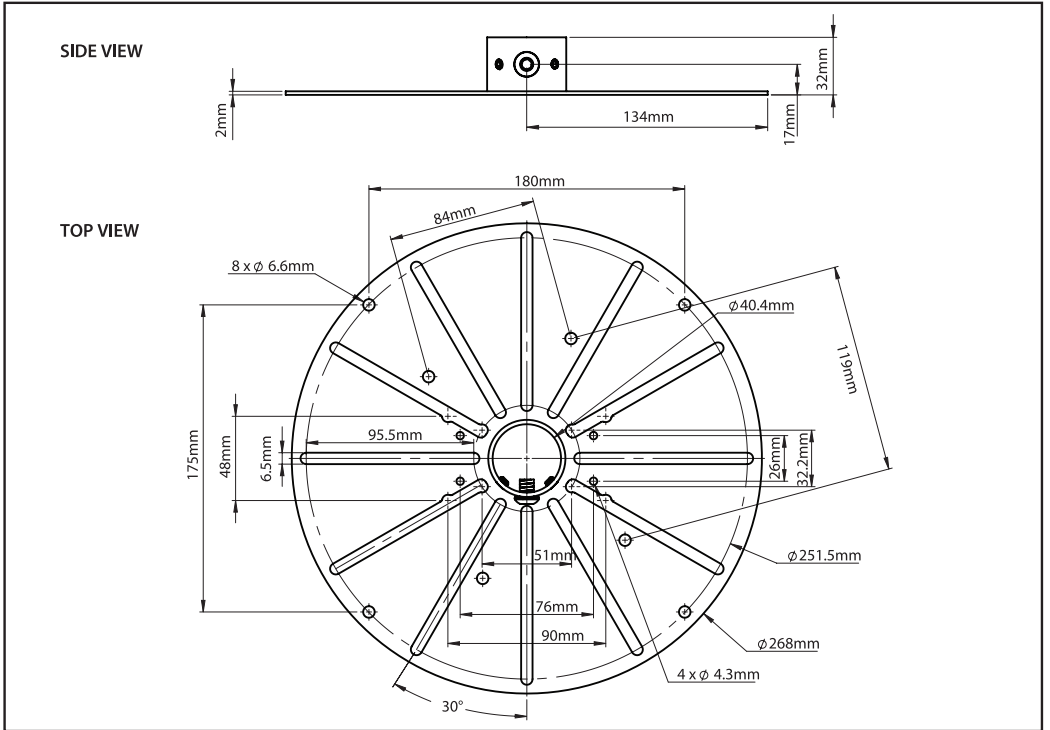

BT5911

LARGE DOME SECURITY CAMERA MOUNT

PRODUCT DIMENSIONS

CONTACT:
info@btechavmounts.com

©2020 B-Tech International Design & Manufacturing Ltd. All rights reserved.
B-Tech AV Mounts is a division of B-Tech International Design & Manufacturing Ltd.
B-Tech AV Mounts and the B-Tech logo are registered trade marks.
All other brands and product names are trademarks of their respective owners.
Photographs are for illustrative purposes only. E&OE.

AMA-BT5911-V1-1020-110 MADE IN VIETNAM