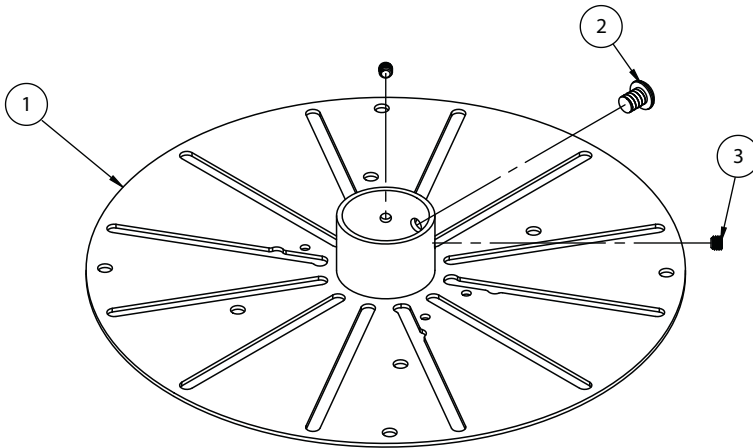

## LARGE DOME SECURITY CAMERA MOUNT

USE WITH A BT5935 POLE

### PARTS LIST

ITEM	DESCRIPTION	QTY
1	INTERFACE	1
2	M8 x 10mm HEX SCREW	1
3	M6 x 5mm HEX GRUB SCREW	2
4	M4 x 12mm SCREW	4
5	M4 METAL WASHER	4
6	M4 NUT	4
7	M6 x 10mm SCREW	4
8	M6 WASHER	4
9	M6 NUT	4
10	5AF HEX KEY	1
11	3AF HEX KEY	1

## LARGE DOME SECURITY CAMERA MOUNT