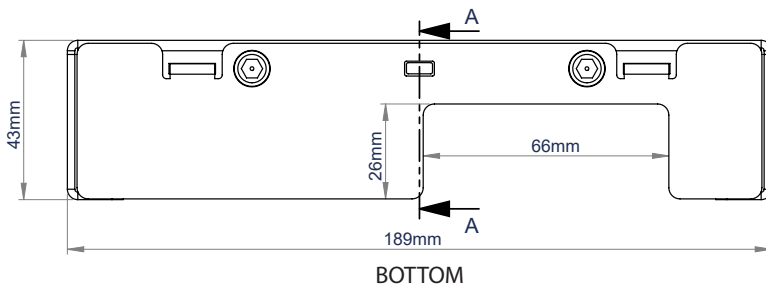

PACKING INFORMATION

COLOUR:	ORDER REF:	EAN CODE:	CARTON QTY:	INNER CARTON QTY:	MASTER CARTON WEIGHT:	MASTER CARTON CUBE:
Black	BT7886/B	5019318304118	1	10	8.8kg	0.024cbm