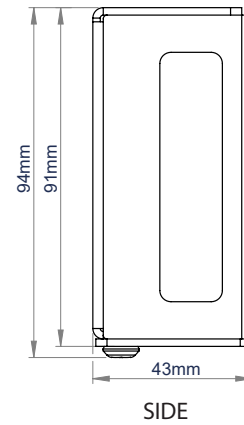

PACKING INFORMATION

COLOUR:	ORDER REF:	EAN CODE:	CARTON QTY:	INNER CARTON QTY:	MASTER CARTON WEIGHT:	MASTER CARTON CUBE:
Black	BT7886/B	5019318304118	1	10	8.8kg	0.024cbm