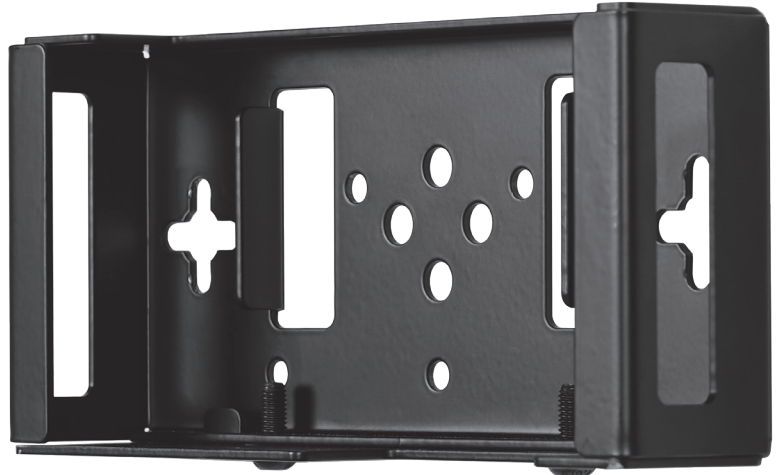

FEATURES
AN OPEN DESIGN
FOR GREATER
AIRFLOW

BT7886

MERSIVE SOLSTICE POD MOUNTING CRADLE

The BT7886 is a mounting cradle designed to securely mount a Mersive Solstice Pod onto a wall or desk, to a B-Tech accessory collar, or to the back of a display using any screen mount. The open design of the cradle helps to keep the Solstice Pod cool when in use and an integrated slot to add a Kensington lock (lock not included) helps prevent unauthorised removal of the device. B-Tech AV Mounts is an official Mounting Partner of Mersive Technologies.

SPECIFICATION

| | |
|-----------------------|-------------------------|
| Designed for use with | Mersive Solstice Pod |
| Dimensions | W:189mm H: 43mm D: 96mm |
| Colour | Black |

FEATURES

- Designed to securely hold a Mersive Solstice Pod
- Security screws to prevent easy removal of Pod
- Can be fixed directly to a wall, B-Tech collar or underneath a desk
- Supplied with an attachment plate for securing to flat screen mounting arms
- Compatible with Kensington Slot Locks

Can be fitted to poles using B-Tech Accessory Collars.

Can also be mounted directly to a wall.

Security screws to prevent easy removal of Pod device.

Compatible with Kensington Slot Locks.

PACKING INFORMATION

RELATED PRODUCTS

BT7841
Ø50mm 2-Piece Accessory Collar designed to attach a variety of different mounts and accessories onto B-Tech poles.

BT7850
Ø50mm Poles available in Black, Chrome and white, designed for ceiling, floor or floor-to-ceiling installations