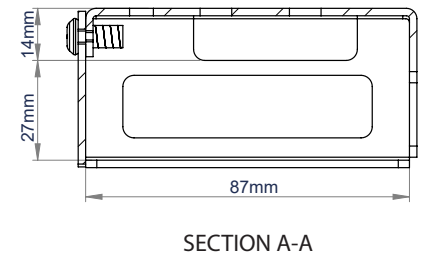

PACKING INFORMATION

COLOUR:	ORDER REF:	EAN CODE:	CARTON QTY:	INNER CARTON QTY:	MASTER CARTON WEIGHT:	MASTER CARTON CUBE:
Black	BT7886/B	5019318304118	1	10	8.8kg	0.024cbm