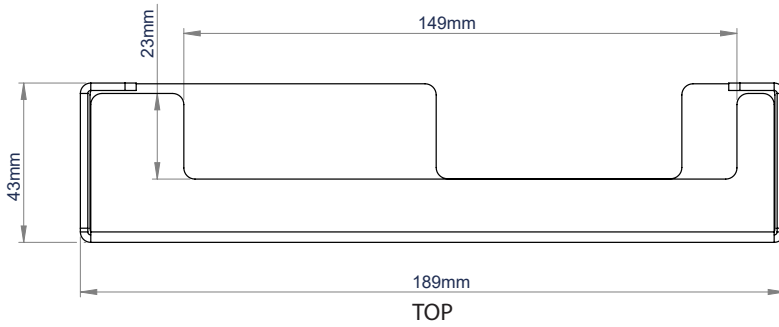

PACKING INFORMATION

COLOUR:	ORDER REF:	EAN CODE:	CARTON QTY:	INNER CARTON QTY:	MASTER CARTON WEIGHT:	MASTER CARTON CUBE:
Black	BT7886/B	5019318304118	1	10	8.8kg	0.024cbm