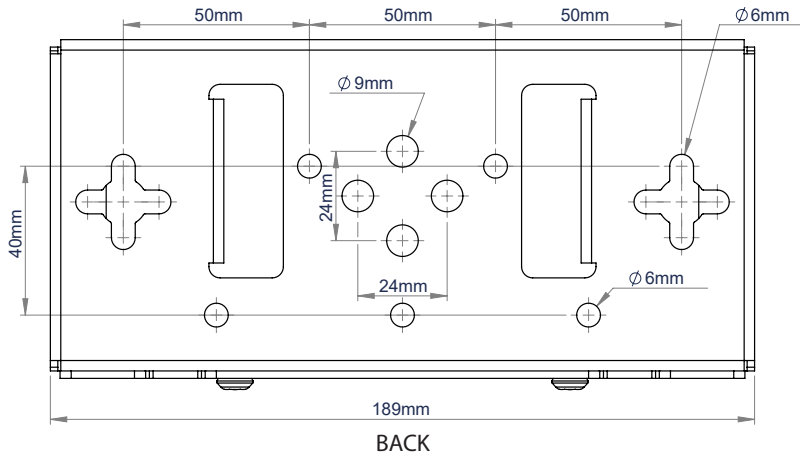

PACKING INFORMATION

COLOUR:	ORDER REF:	EAN CODE:	CARTON QTY:	INNER CARTON QTY:	MASTER CARTON WEIGHT:	MASTER CARTON CUBE:
Black	BT7886/B	5019318304118	1	10	8.8kg	0.024cbm