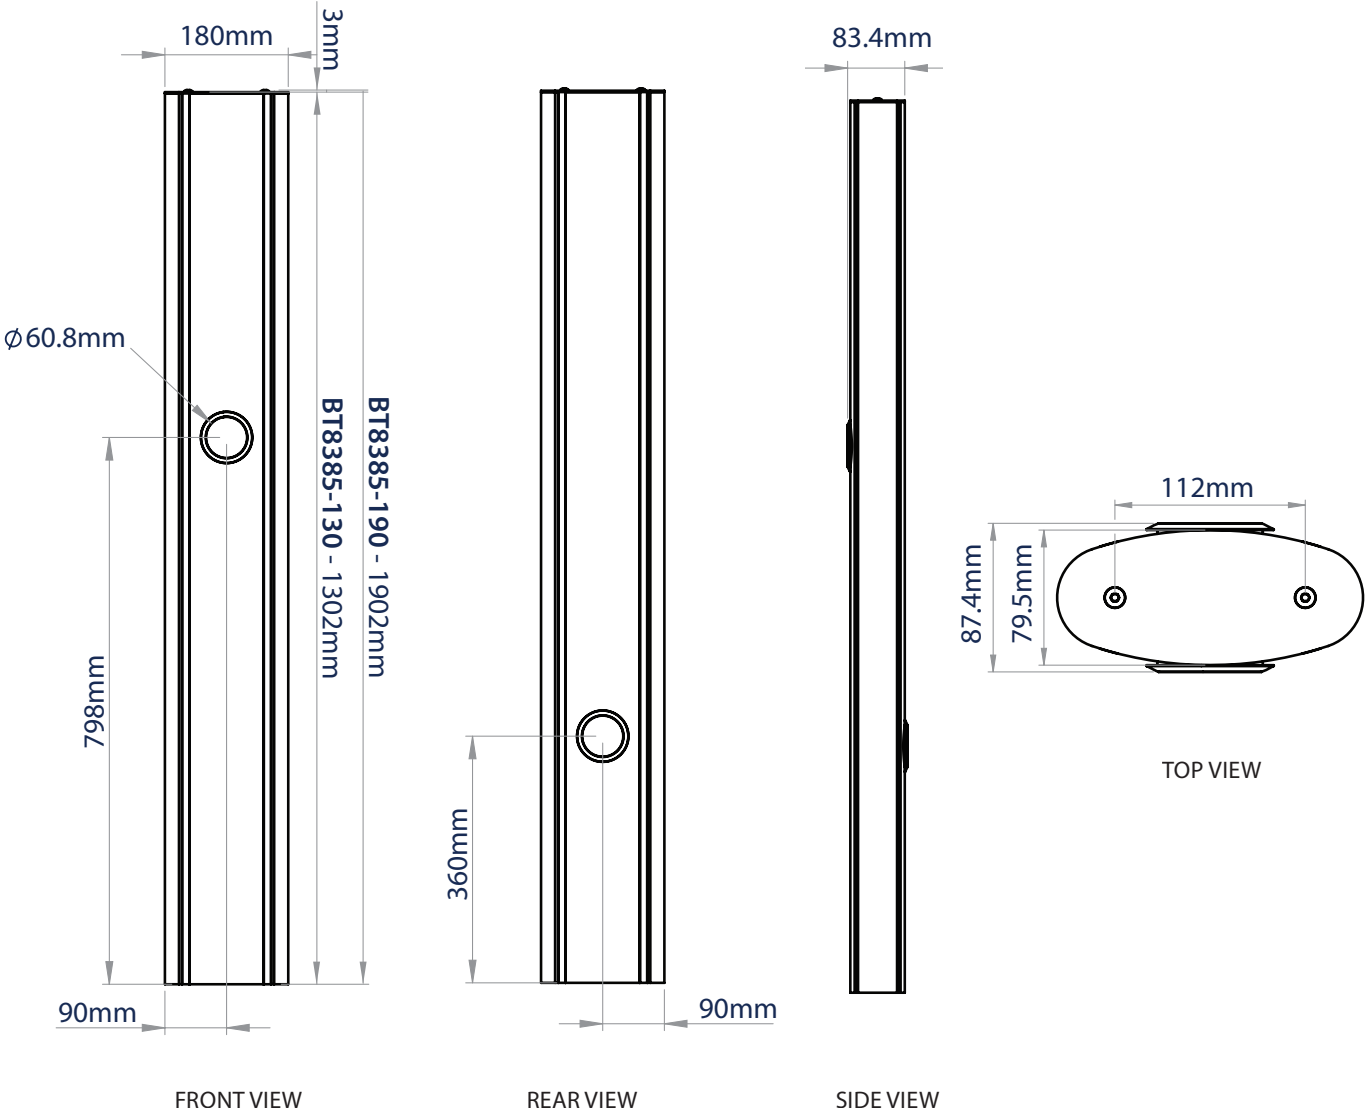

Compatible with a variety of Mode-AL floor bases (BT8385-SXB shown in image).

Attach mounting rails to columns using BT8385-RTC Mounting Bracket.

Integrated cable management throughout the vertical column.

Available in both black or silver finish.

PACKING INFORMATION

COLOUR:	ORDER REF:	EAN CODE:	MASTER CARTON QTY:	MASTER CARTON WEIGHT:	MASTER CARTON CUBE:
Black	BT8385-130/B	5019318302848	1	9.2kg	0.062cbm
Silver	BT8385-130/S	5019318302886	1	9.2kg	0.062cbm
Black	BT8385-190/B	5019318302855	1	13kg	0.089cbm
Silver	BT8385-190/S	5019318302893	1	13kg	0.089cbm

RELATED PRODUCTS

BT8385-RTC Rail-to-Column Mounting Bracket For use with a BT8385 Vertical Column	BT8385-SXB Single Column Base For a single BT8385 Vertical Column	BT8385-TXB Twin Column Base For use with two BT8385 Vertical Columns	BT8385-CTW Floor-to-Wall Mounting Bracket For use with a BT8385 Vertical Column

SS-V1-BT8385-210421-EN