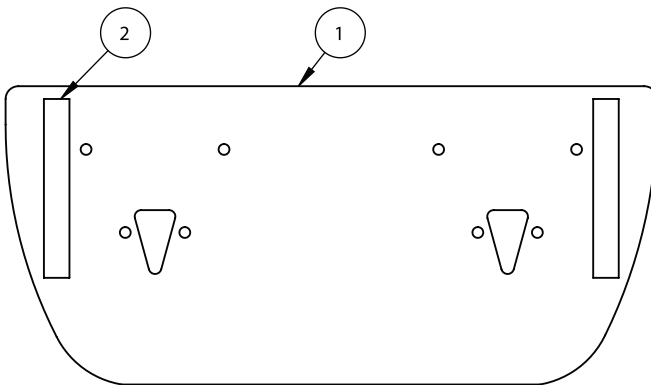

B-TECH AV MOUNTS™

BT4002-TCC

TWIN COLUMN COVER PLATE

FOR USE WITH BT4002 BASES AND BT8381 COLUMNS

PARTS LIST

ITEM	DESCRIPTION	QTY
1	COVER PLATE	1
2	DOUBLE SIDED TAPE	2

BT4002-TCC

TWIN COLUMN COVER PLATE