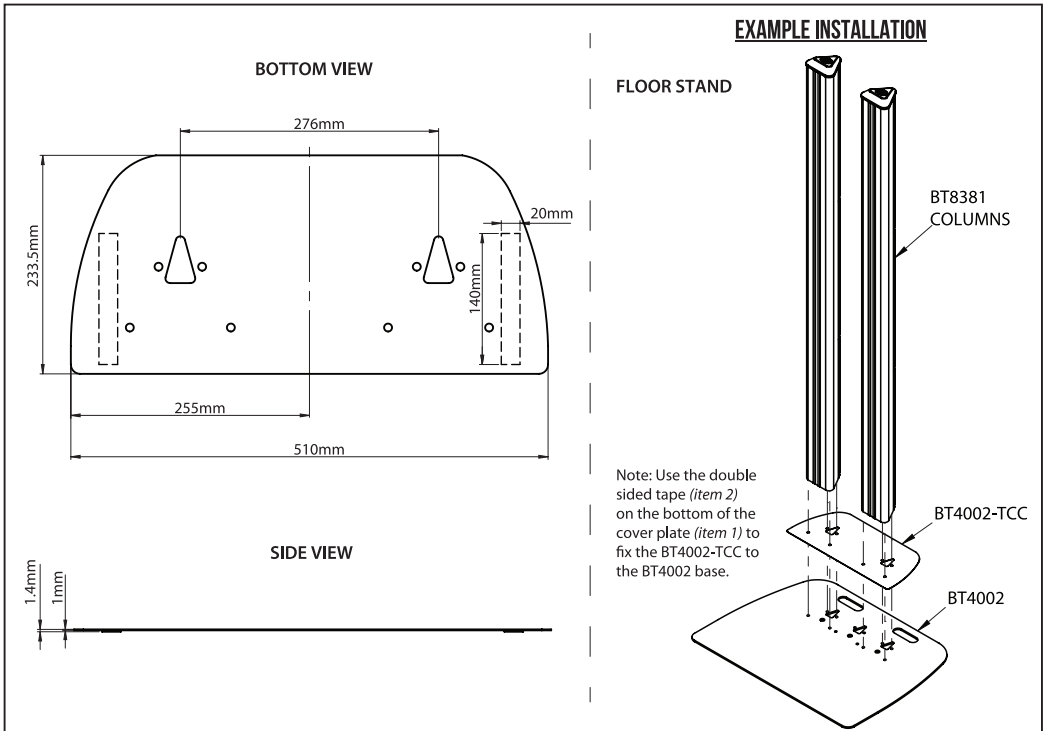

BT4002-TCC

TWIN COLUMN COVER PLATE

FOR USE WITH BT4002 BASES AND BT8381 COLUMNS

PRODUCT DIMENSIONS

CONTACT:
info@btechavmounts.com

©2021 B-Tech International Design & Manufacturing Ltd. All rights reserved.
B-Tech AV Mounts is a division of B-Tech International Design & Manufacturing Ltd.
B-Tech AV Mounts and the B-Tech logo are registered trade marks.
All other brands and product names are trademarks of their respective owners.
Photographs are for illustrative purposes only. E&OE.

AMA-BT4002-TCC-V1-0621-45 MADE IN VIETNAM