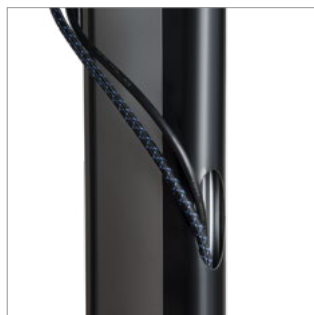

Integrated cable management for a neat and tidy finish