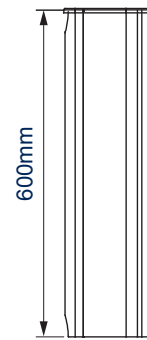

Supplied with plastic end caps, cable covers and trim strips to add to the high-end aesthetic quality

FRONT VIEW

REAR VIEW

BT8380-180

BT8380-060

SIDE VIEWS

PACKING INFORMATION

COLOUR:	ORDER REF:	EAN CODE:	MASTER CARTON QTY:	INNER CARTON QTY:	MASTER CARTON WEIGHT:	MASTER CARTON CUBE:
Silver	BT8380-060/S	5019318501562	1	0	5.67kg	0.032cbm
Black	BT8380-060/B	5019318501579	1	0	5.67kg	0.032cbm
Silver	BT8380-180/S	5019318501029	1	0	11.36kg	0.060cbm
Black	BT8380-180/B	5019318501012	1	0	11.36kg	0.060cbm