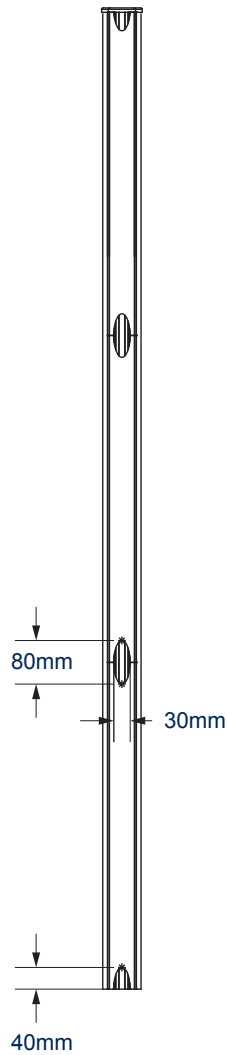

COLUMNS
 CAN BE JOINED
 FOR INSTALLS
 UP TO 4.2M
 TALL

BT8380

VERTICAL COLUMN

BT8380 vertical support columns are the backbone of most System X trolley or floor stand installations. Made from aluminium, the column is sturdy yet lightweight and is designed to support single or multiple horizontal mounting rails. A modern design aesthetic and integrated cable management gives a high-end finish to any install in which they are used. Available in 1.8m and 0.6m lengths, columns can also be joined together using extension kits (available separately) to create video wall and other installations at heights of up to 4.2m.

SPECIFICATION

Max load	Dependent on other components used
Lengths available (as standard)	0.6m and 1.8m
Fixing kit to mount a horizontal rail	BT8380-JPK
Extension kit to join columns	BT8380-EXTV*
Compatible bases	BT8380-BASE / SHB / FFB / FSB
Colour	Black or Silver

*Included with 0.6m column as standard

FEATURES

- For use in a variety of applications; freestanding, mobile, bolt down etc.
- Ideal for videowalls and other multi-screen installations
- Compatible with a variety of floor bases for use in different applications
- Multiple columns can be joined together using BT8380-EXTV to create taller columns
- Integrated cable management for a neat and tidy finish
- Includes spare fixings to attach a B-Tech 'collar compatible' accessory (such as shelves) directly to the column

Supplied with plastic end caps, cable covers and trim strips to add to the high-end aesthetic quality

FRONT VIEW

REAR VIEW

BT8380-180

BT8380-060

SIDE VIEWS

PACKING INFORMATION

COLOUR:	ORDER REF:	EAN CODE:	MASTER CARTON QTY:	INNER CARTON QTY:	MASTER CARTON WEIGHT:	MASTER CARTON CUBE:
Silver	BT8380-060/S	5019318501562	1	0	5.67kg	0.032cbm
Black	BT8380-060/B	5019318501579	1	0	5.67kg	0.032cbm
Silver	BT8380-180/S	5019318501029	1	0	11.36kg	0.060cbm
Black	BT8380-180/B	5019318501012	1	0	11.36kg	0.060cbm