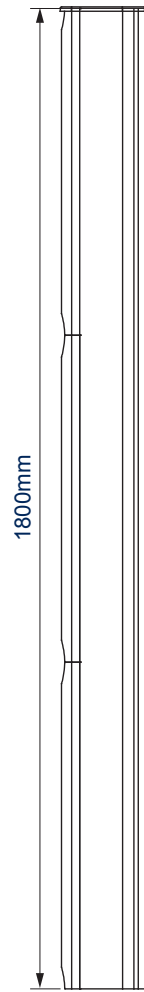

COLUMNS
 CAN BE JOINED
 FOR INSTALLS
 UP TO 4.2M
 TALL

BT8380

VERTICAL COLUMN

BT8380 vertical support columns are the backbone of most System X trolley or floor stand installations. Made from aluminium, the column is sturdy yet lightweight and is designed to support single or multiple horizontal mounting rails. A modern design aesthetic and integrated cable management gives a high-end finish to any install in which they are used. Available in 1.8m and 0.6m lengths, columns can also be joined together using extension kits (available separately) to create video wall and other installations at heights of up to 4.2m.

SPECIFICATION

Max load	Dependent on other components used
Lengths available (as standard)	0.6m and 1.8m
Fixing kit to mount a horizontal rail	BT8380-JPK
Extension kit to join columns	BT8380-EXTV*
Compatible bases	BT8380-BASE / SHB / FFB / FSB
Colour	Black or Silver

*Included with 0.6m column as standard

FEATURES

- For use in a variety of applications; freestanding, mobile, bolt down etc.
- Ideal for videowalls and other multi-screen installations
- Compatible with a variety of floor bases for use in different applications
- Multiple columns can be joined together using BT8380-EXTV to create taller columns
- Integrated cable management for a neat and tidy finish
- Includes spare fixings to attach a B-Tech 'collar compatible' accessory (such as shelves) directly to the column

Supplied with plastic end caps, cable covers and trim strips to add to the high-end aesthetic quality

FRONT VIEW

REAR VIEW

BT8380-180

BT8380-060

SIDE VIEWS

PACKING INFORMATION

COLOUR:	ORDER REF:	EAN CODE:	MASTER CARTON QTY:	INNER CARTON QTY:	MASTER CARTON WEIGHT:	MASTER CARTON CUBE:
Silver	BT8380-060/S	5019318501562	1	0	5.67kg	0.032cbm
Black	BT8380-060/B	5019318501579	1	0	5.67kg	0.032cbm
Silver	BT8380-180/S	5019318501029	1	0	11.36kg	0.060cbm
Black	BT8380-180/B	5019318501012	1	0	11.36kg	0.060cbm