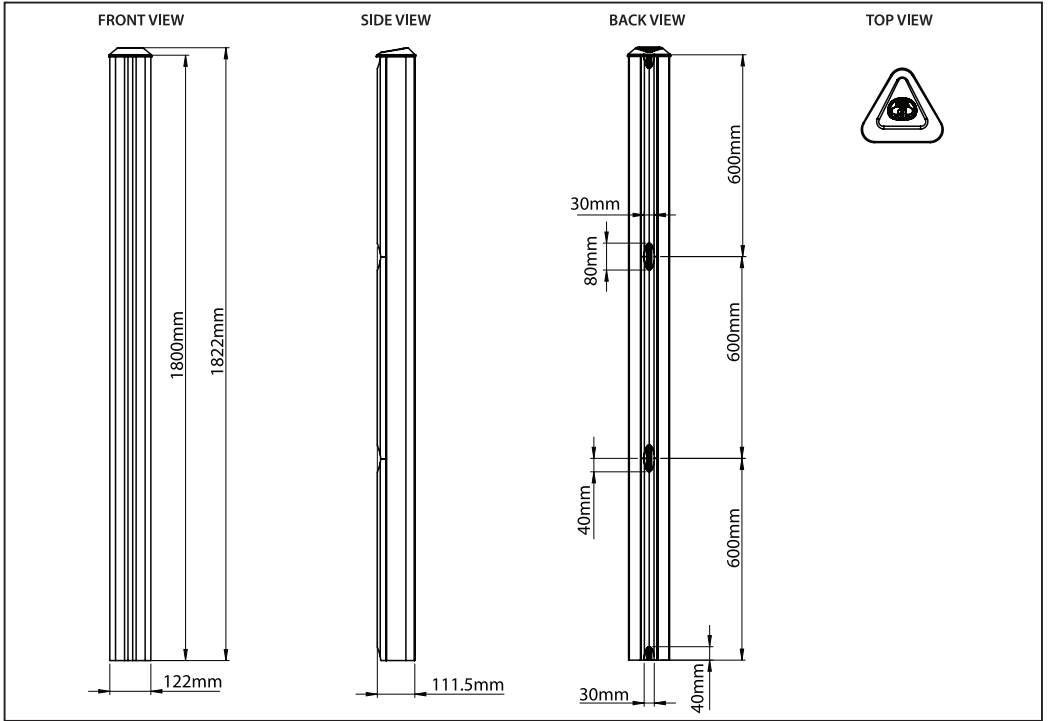

B-TECH AV MOUNTS

BT8381-180

VERTICAL SUPPORT COLUMN
LENGTH: 1.8M

PARTS LIST

ITEM	DESCRIPTION	QTY
1	VERTICAL COLUMN 1.8M	1
2	COLUMN CAP	1
3	REAR COVER	3
4	PLASTIC SLOT INSERT	2
5	M8 x 35mm HEX SCREW	4
6	M8 x 12mm HEX SCREW	2
7	M8 SLIDING INSERT	2
8	5AF x L60mm HEX KEY	1

BT8381-180

VERTICAL SUPPORT COLUMN
LENGTH: 1.8M

PRODUCT DIMENSIONS

CONTACT:
info@btechavmounts.com

©2020 B-Tech International Design & Manufacturing Ltd. All rights reserved.
 B-Tech AV Mounts is a division of B-Tech International Design & Manufacturing Ltd.
 B-Tech AV Mounts and the B-Tech logo are registered trade marks.
 All other brands and product names are trademarks of their respective owners.
 Photographs are for illustrative purposes only. E&OE.