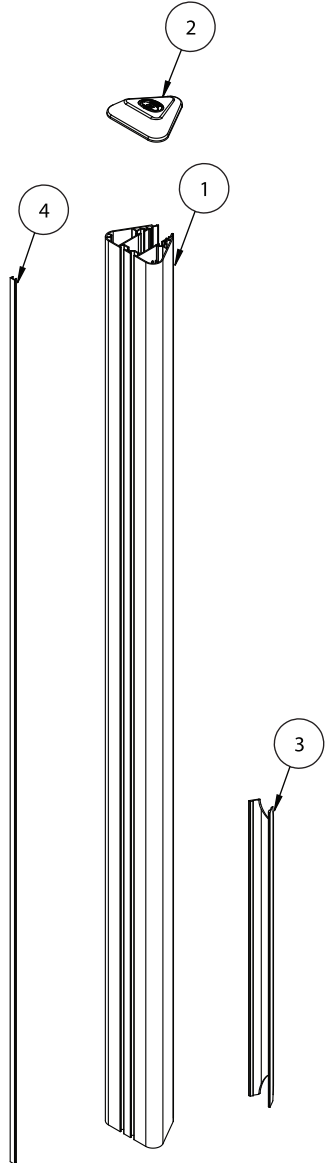

B-TECH AV MOUNTS

BT8381-180

VERTICAL SUPPORT COLUMN
LENGTH: 1.8M

PARTS LIST

ITEM	DESCRIPTION	QTY
1	VERTICAL COLUMN 1.8M	1
2	COLUMN CAP	1
3	REAR COVER	3
4	PLASTIC SLOT INSERT	2
5	M8 x 35mm HEX SCREW	4
6	M8 x 12mm HEX SCREW	2
7	M8 SLIDING INSERT	2
8	5AF x L60mm HEX KEY	1

BT8381-180

VERTICAL SUPPORT COLUMN
LENGTH: 1.8M

PRODUCT DIMENSIONS

CONTACT:
info@btechavmounts.com

©2020 B-Tech International Design & Manufacturing Ltd. All rights reserved.
 B-Tech AV Mounts is a division of B-Tech International Design & Manufacturing Ltd.
 B-Tech AV Mounts and the B-Tech logo are registered trade marks.
 All other brands and product names are trademarks of their respective owners.
 Photographs are for illustrative purposes only. E&OE.