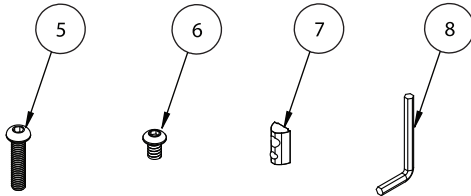

B-TECH AV MOUNTS

BT8381-180

VERTICAL SUPPORT COLUMN
LENGTH: 1.8M

PARTS LIST

ITEM	DESCRIPTION	QTY
1	VERTICAL COLUMN 1.8M	1
2	COLUMN CAP	1
3	REAR COVER	3
4	PLASTIC SLOT INSERT	2
5	M8 x 35mm HEX SCREW	4
6	M8 x 12mm HEX SCREW	2
7	M8 SLIDING INSERT	2
8	5AF x L60mm HEX KEY	1

BT8381-180

VERTICAL SUPPORT COLUMN
LENGTH: 1.8M

PRODUCT DIMENSIONS

CONTACT:
info@btechavmounts.com

©2020 B-Tech International Design & Manufacturing Ltd. All rights reserved.
 B-Tech AV Mounts is a division of B-Tech International Design & Manufacturing Ltd.
 B-Tech AV Mounts and the B-Tech logo are registered trade marks.
 All other brands and product names are trademarks of their respective owners.
 Photographs are for illustrative purposes only. E&OE.